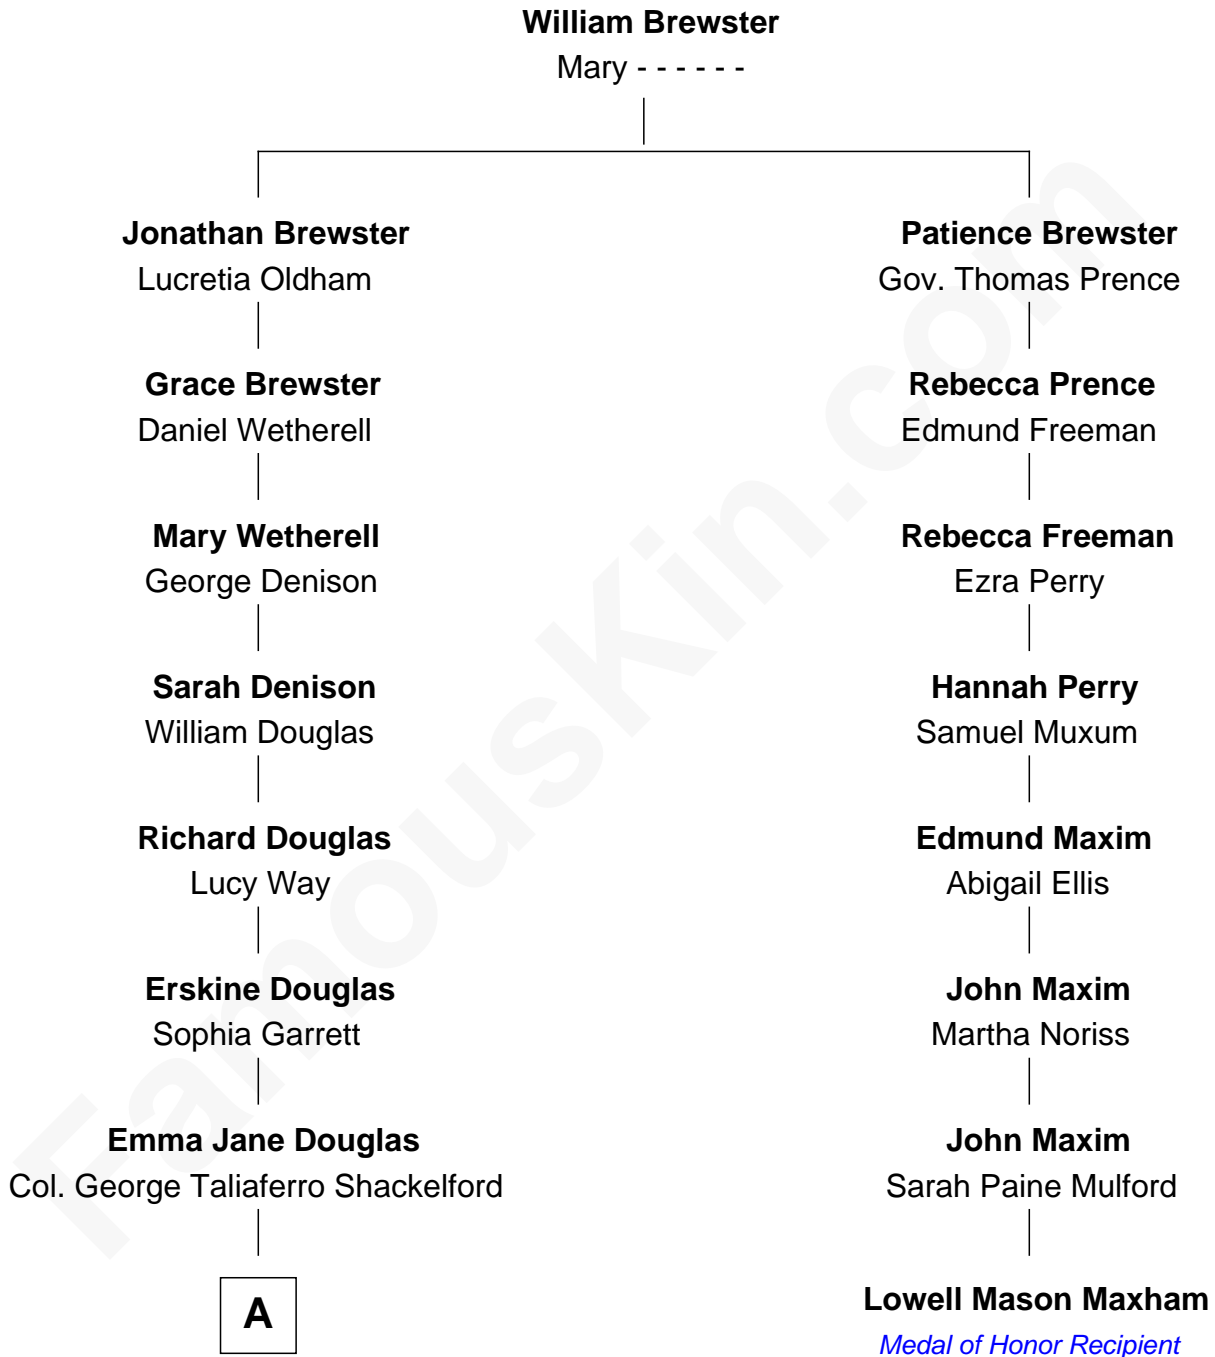

**FamousKin.com**  
**Relationship Chart of**  
**Melvyn Douglas**  
*Movie Actor*

7th cousin 1 time removed of

**Lowell Mason Maxham**  
*Medal of Honor Recipient U. S. Civil War*

**A**

—  
**Lena Priscilla Shackelford**  
Edouard Gregory Hesselberg

—  
**Melvyn Douglas**  
*Movie Actor*

FamousKin.com