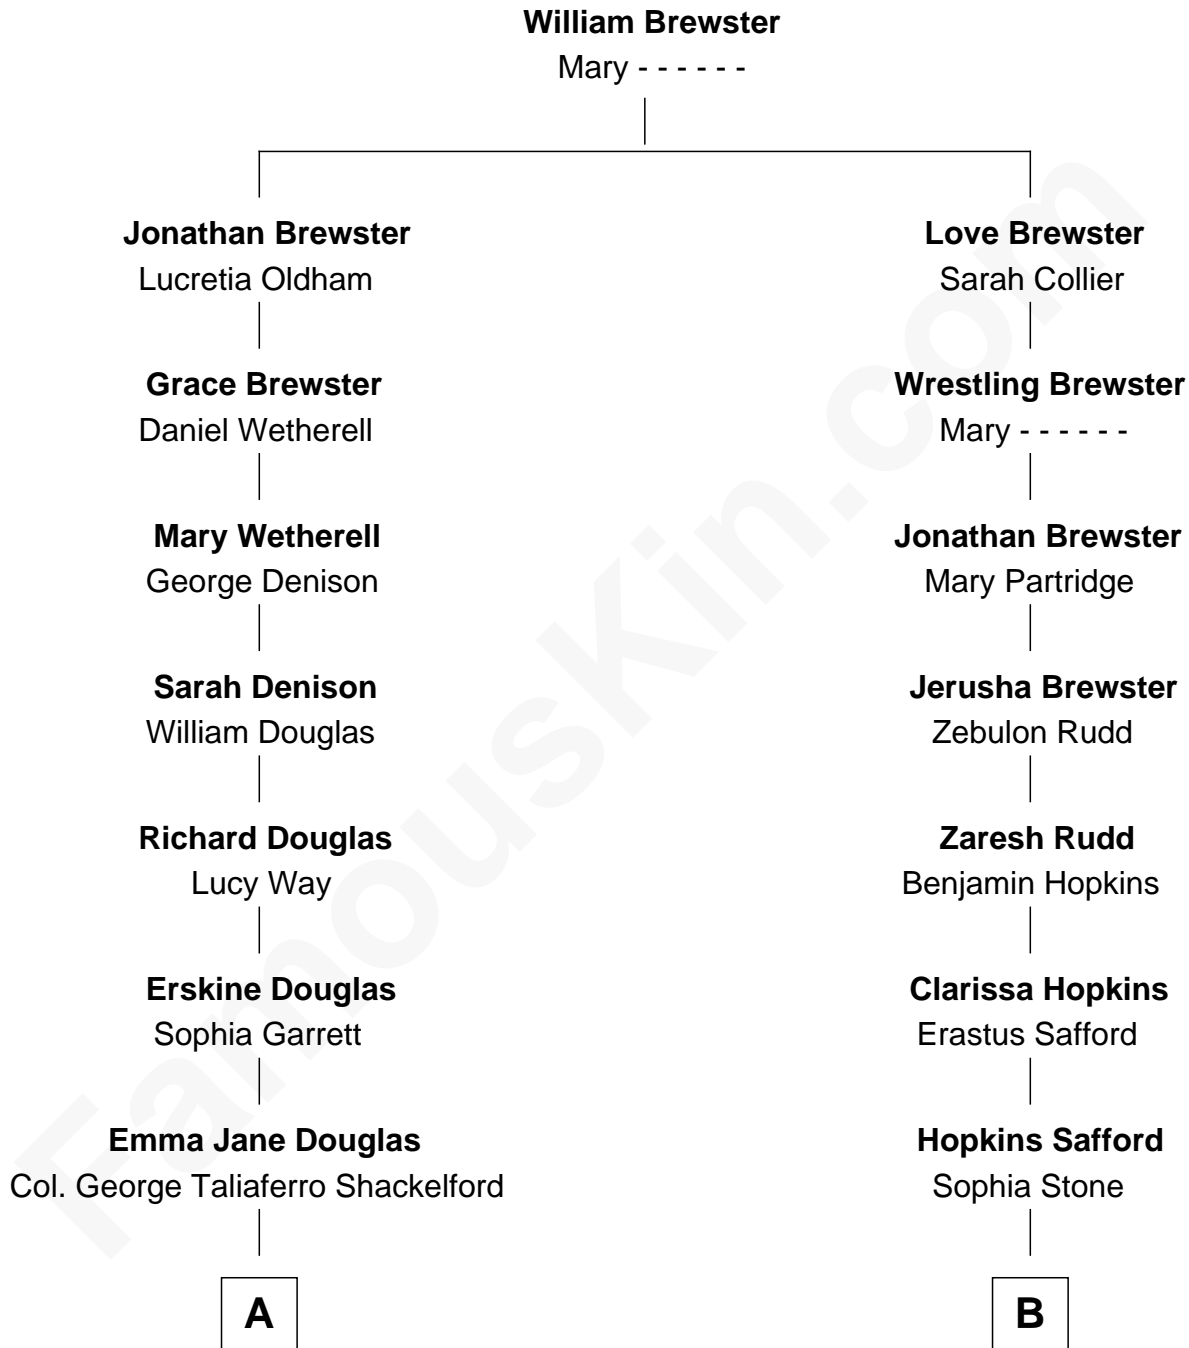

**FamousKin.com**  
**Relationship Chart of**  
**Melvyn Douglas**  
*Movie Actor*

8th cousin 5 times removed of

**Ava Michelle**  
*Model and Actress*

**A**

**Lena Priscilla Shackelford**  
Edouard Gregory Hesselberg

**Melvyn Douglas**  
*Movie Actor*

**B**

**Mahala Julia Safford**  
Heman Hunt

**John Jed Hunt**  
Anna F. Holyoke

**Flavilla May Hunt**  
Charles Thompson Gray

**Ruth Marion Gray**  
George William Cota

**Gregory Paul Cota**  
Debra Lynn Zaratzian

**Rick Gregory Cota**  
Jeanette Loretta Malinowski

**Ava Michelle**  
*Model and Actress*