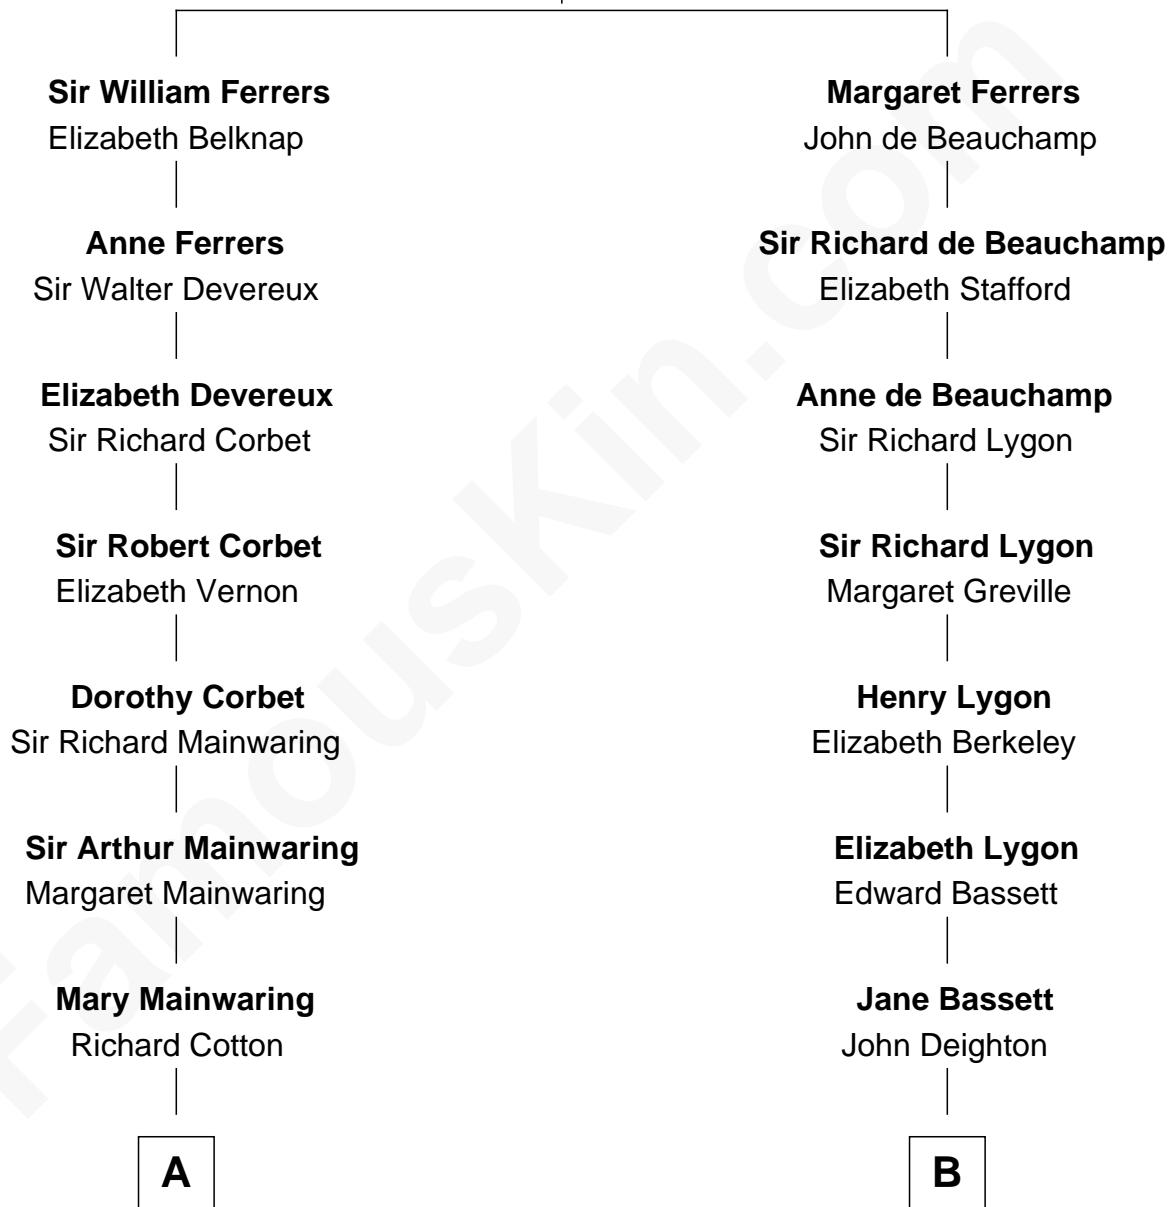

FamousKin.com

Relationship Chart of

Melvyn Douglas

Movie Actor

16th cousin 3 times removed of

Michael Lookinland

TV Actor

Sir Edmund Ferrers

Ellen Roche

C

Orrin Paul Lookinland

Madeline Tait

Paul Russell Lookinland

Karen Ruth McKinney

Michael Lookinland

TV Actor