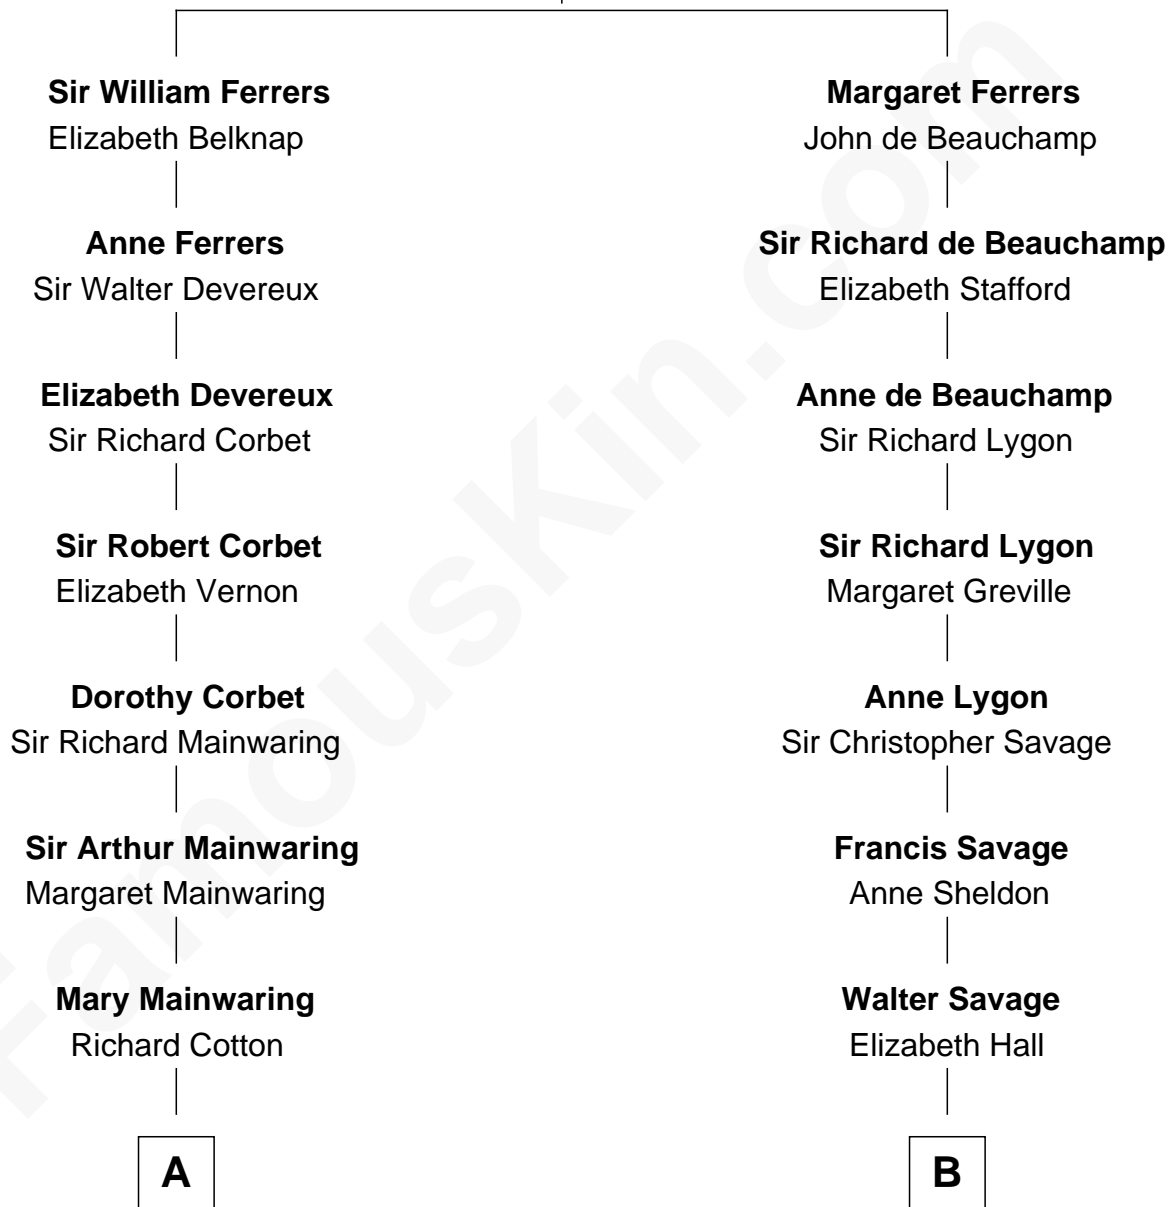

FamousKin.com
Relationship Chart of
Melvyn Douglas
Movie Actor

16th cousin 3 times removed of

Parker Stevenson
TV and Movie Actor

Sir Edmund Ferrers

Ellen Roche

C

Philip Price

Sarah Meade Harrison

Sarah Meade Price

Richard Stevenson Parker

Parker Stevenson

TV and Movie Actor

FamousKin.com