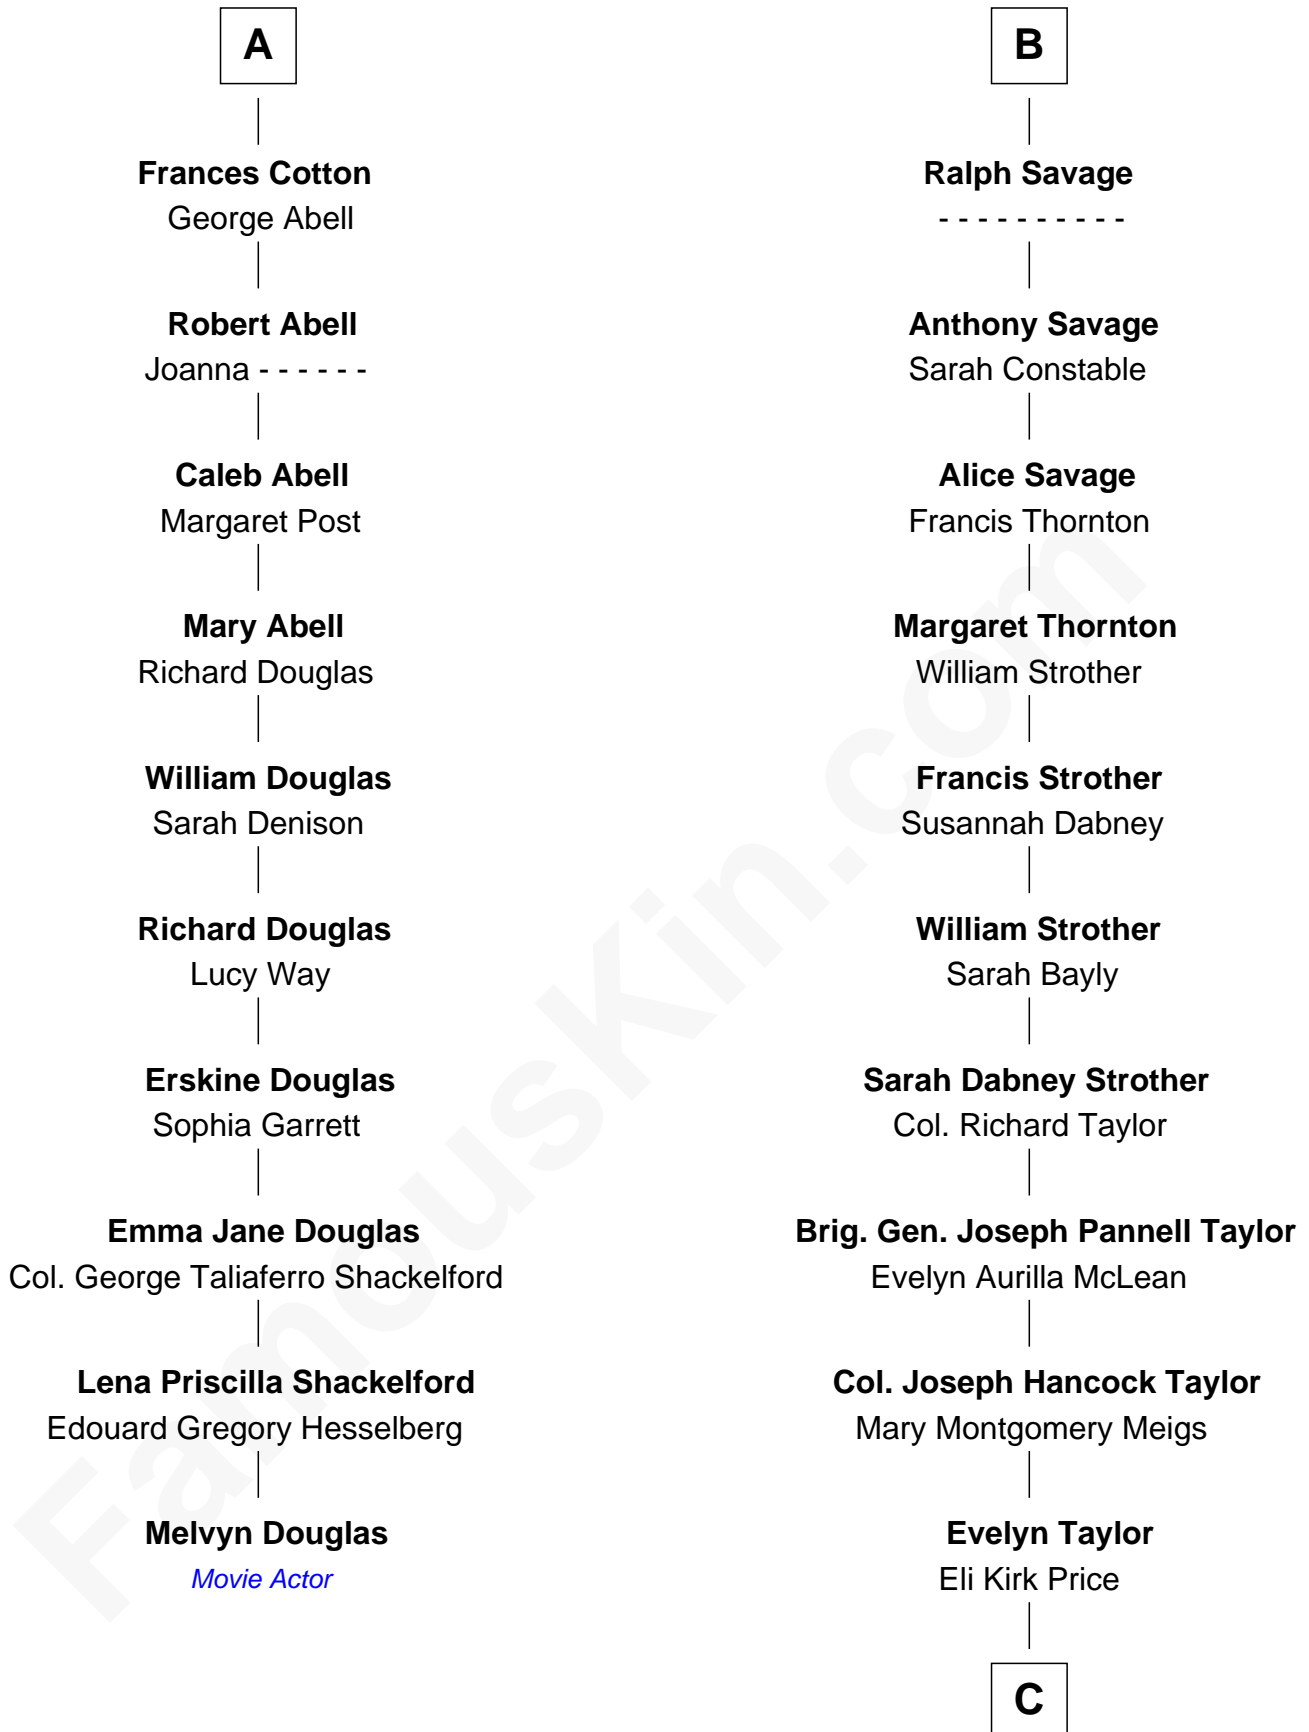

FamousKin.com
Relationship Chart of
Melvyn Douglas
Movie Actor

16th cousin 3 times removed of

Parker Stevenson
TV and Movie Actor

Sir Edmund Ferrers

Ellen Roche

C

Philip Price

Sarah Meade Harrison