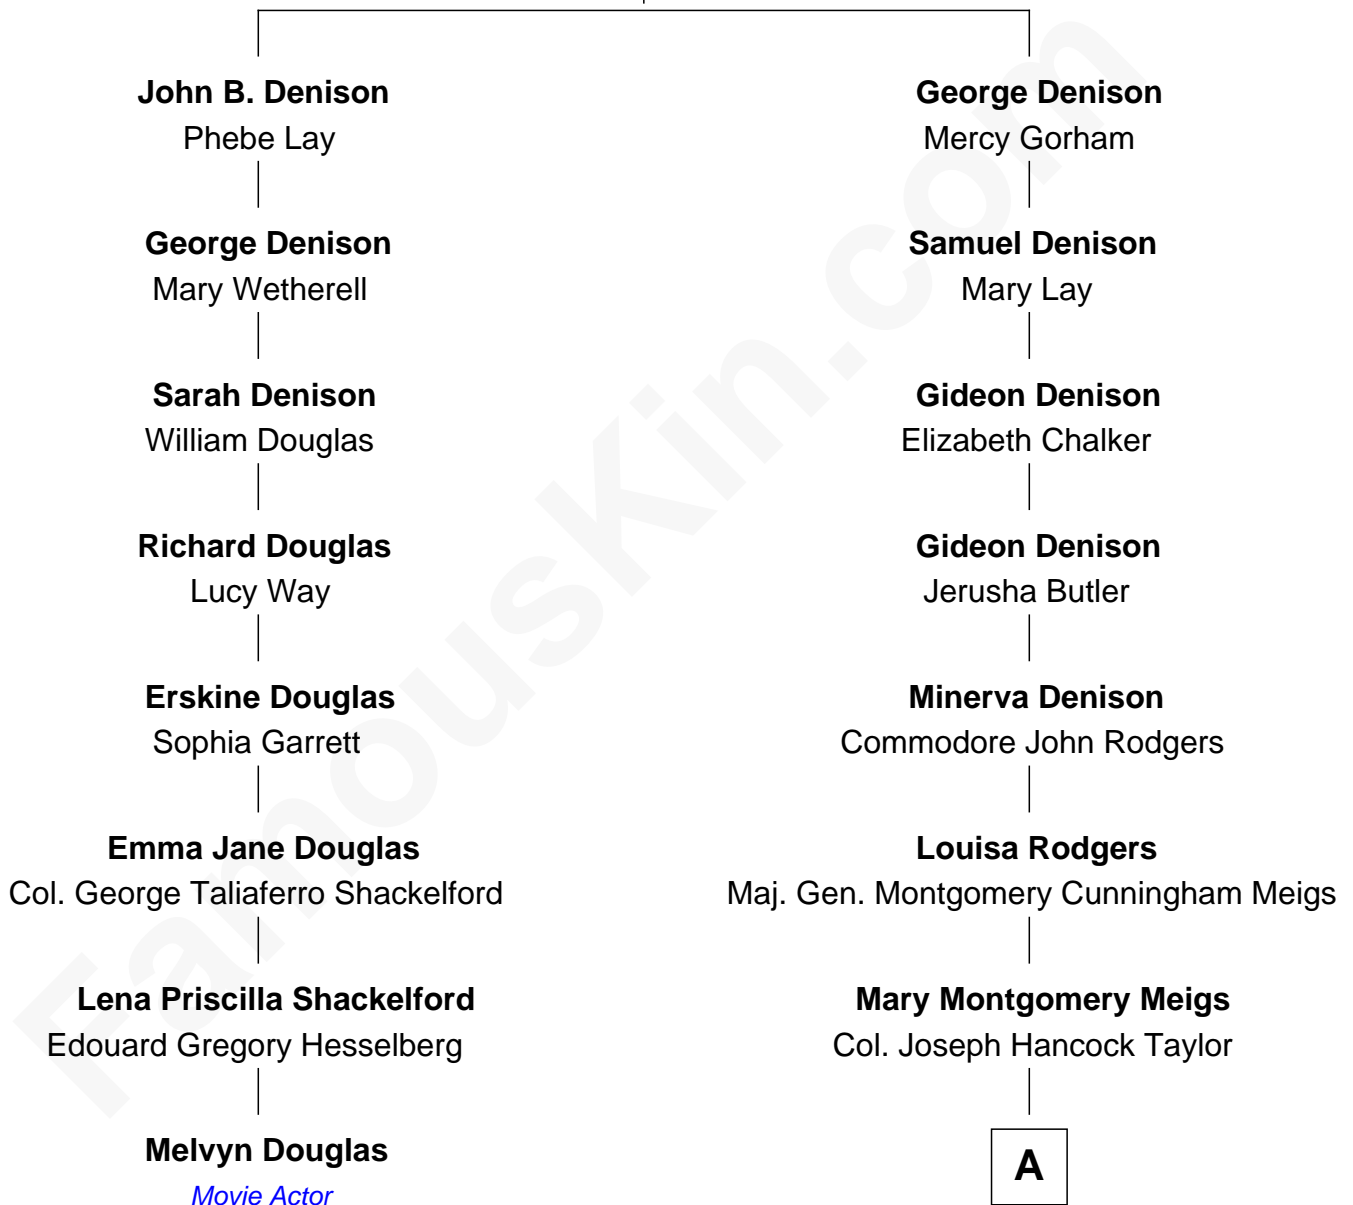

FamousKin.com Relationship Chart of

Melvyn Douglas
Movie Actor

7th cousin 3 times removed of

Parker Stevenson
TV and Movie Actor

George Denison
Ann Borodell

A

—
Evelyn Taylor

Eli Kirk Price

—
Philip Price

Sarah Meade Harrison

—
Sarah Meade Price

Richard Stevenson Parker

—
Parker Stevenson

TV and Movie Actor

FamousKin.com