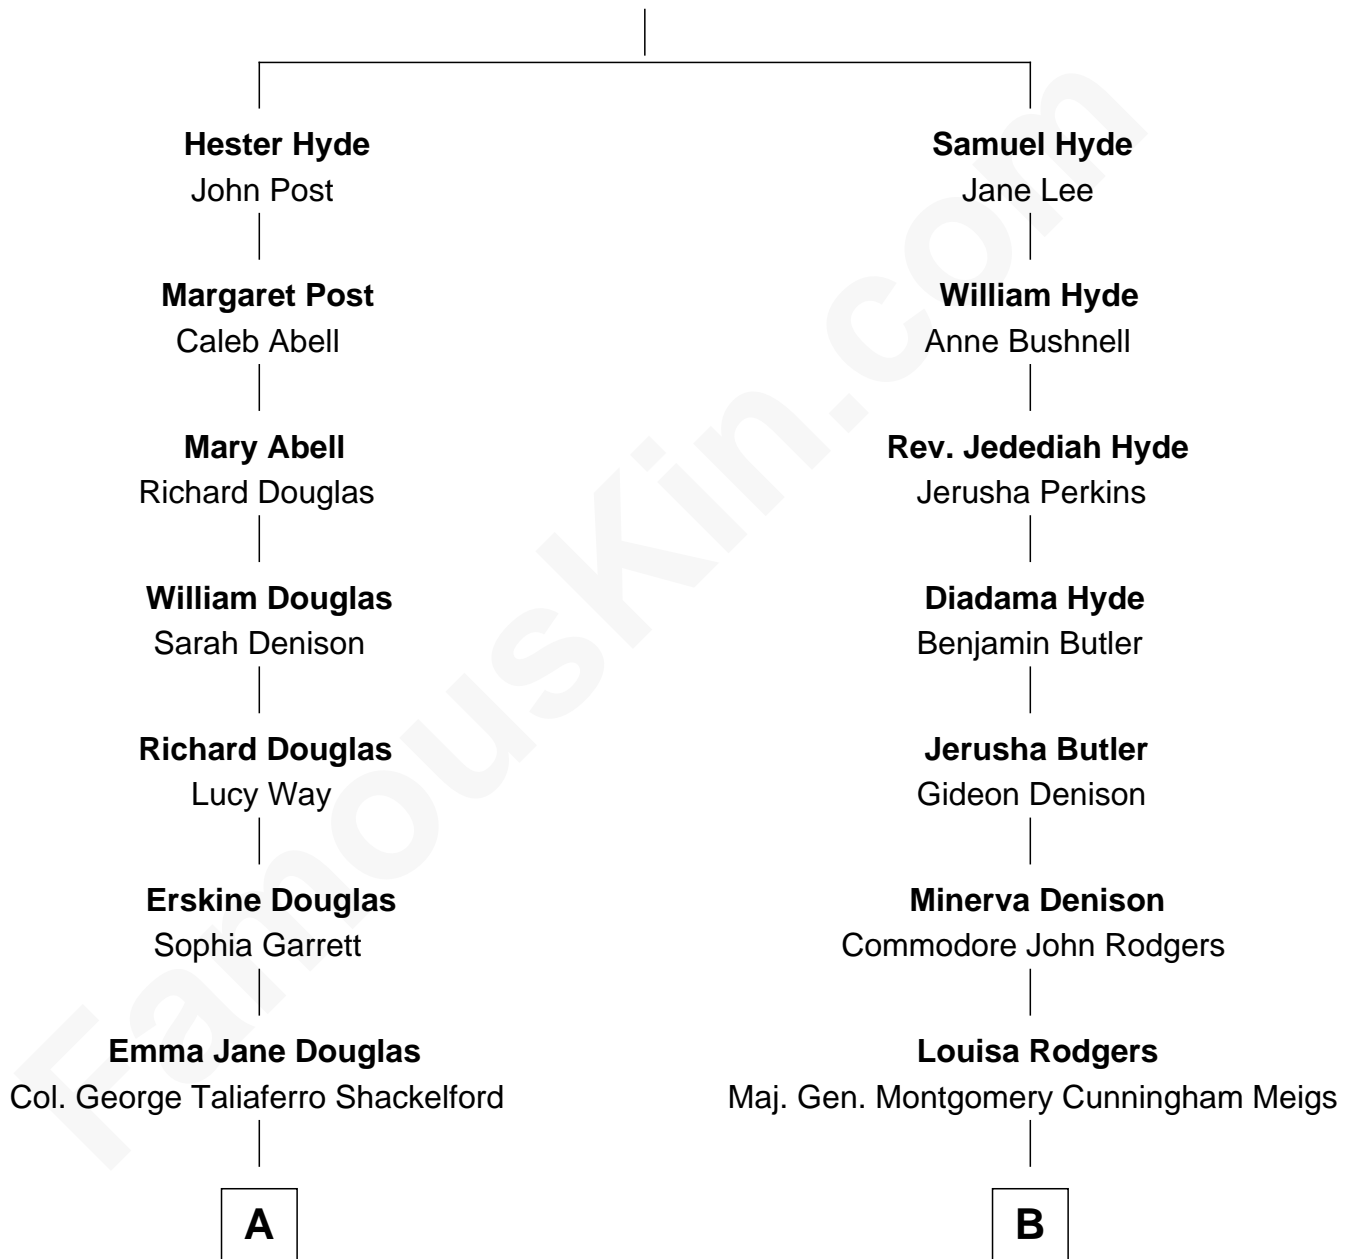

**FamousKin.com**  
**Relationship Chart of**  
**Melvyn Douglas**  
*Movie Actor*

8th cousin 3 times removed of  
**Parker Stevenson**  
*TV and Movie Actor*

**William Hyde**

-----

**A**

**Lena Priscilla Shackelford**  
Edouard Gregory Hesselberg

**Melvyn Douglas**  
*Movie Actor*

**B**

**Mary Montgomery Meigs**  
Col. Joseph Hancock Taylor

**Evelyn Taylor**  
Eli Kirk Price

**Philip Price**  
Sarah Meade Harrison

**Sarah Meade Price**  
Richard Stevenson Parker