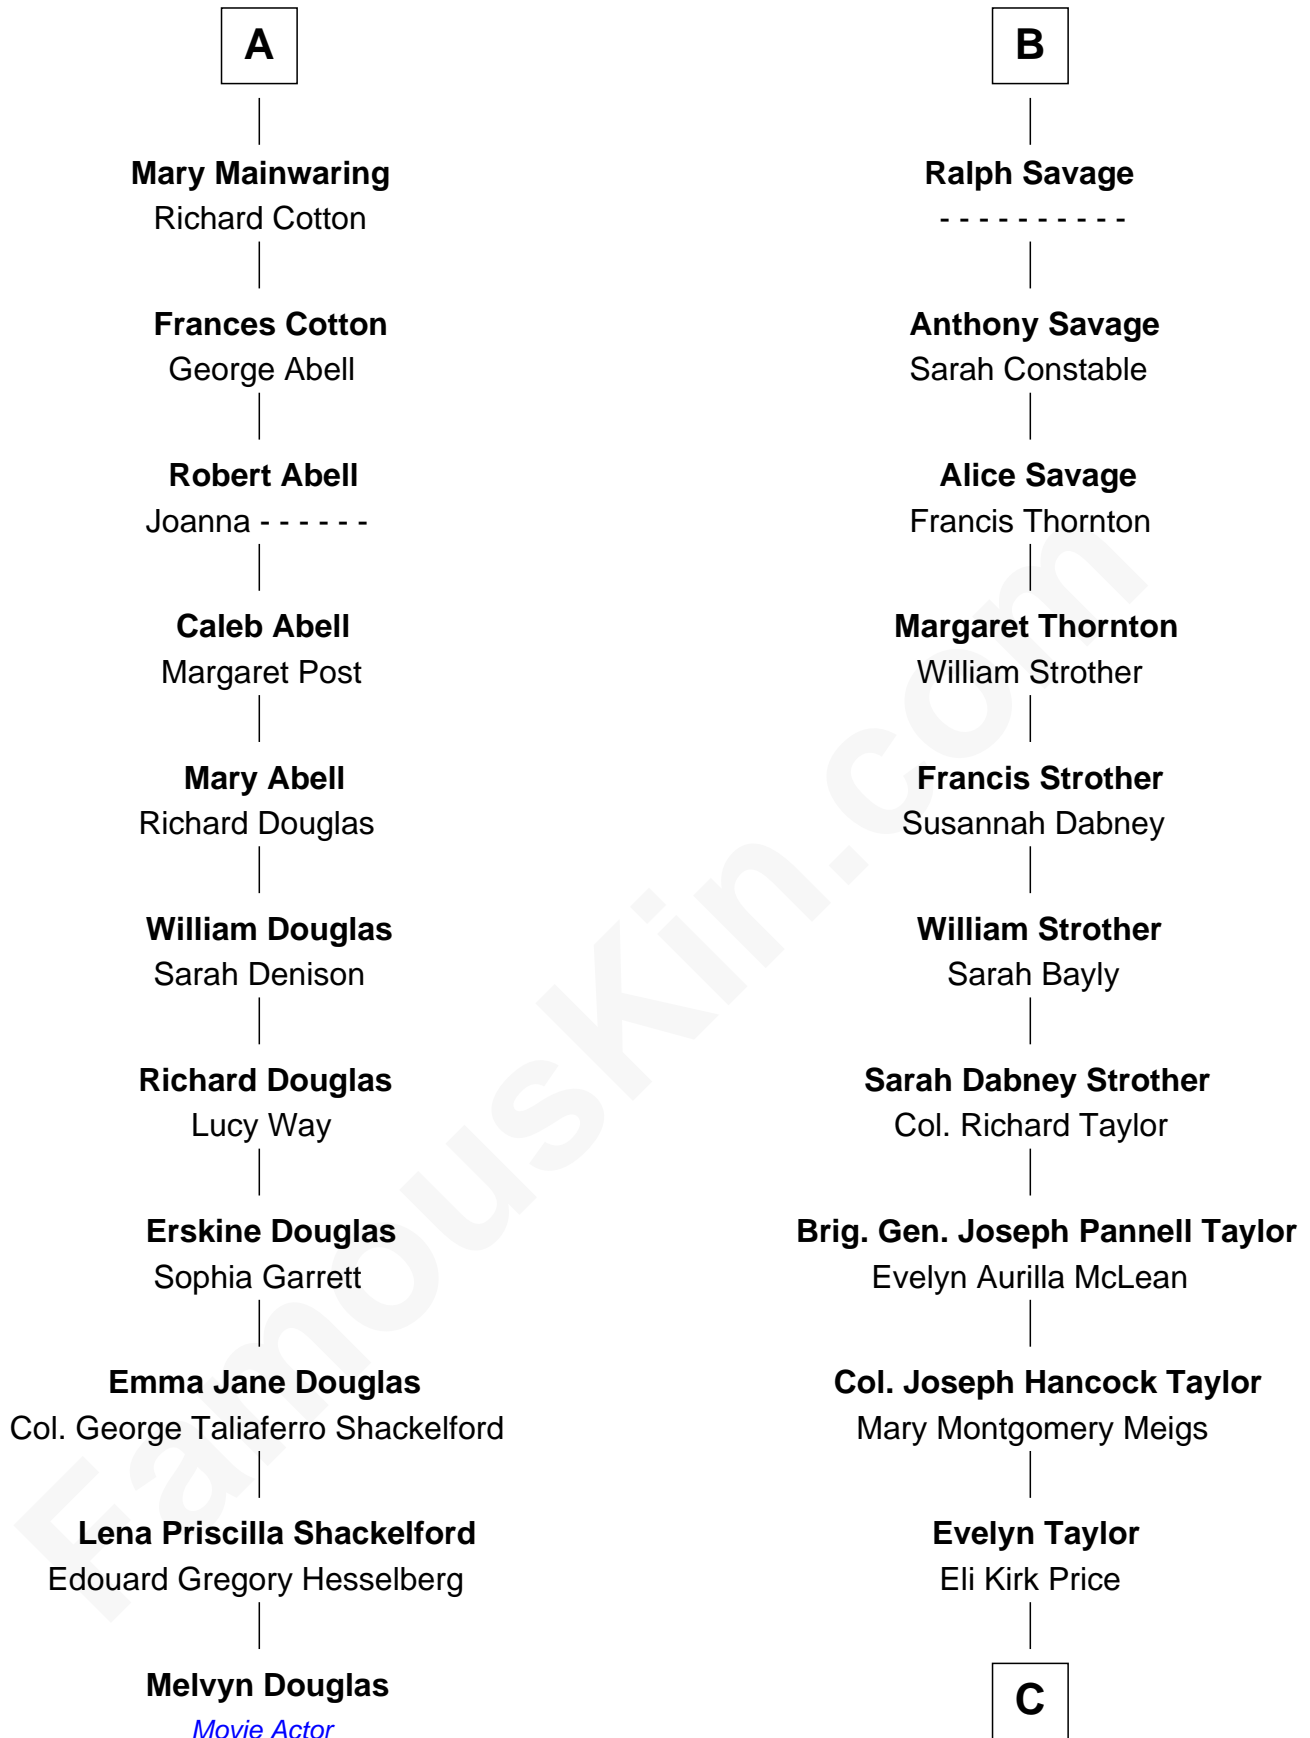

**FamousKin.com**  
**Relationship Chart of**  
**Melvyn Douglas**  
*Movie Actor*

17th cousin 2 times removed of

**Parker Stevenson**  
*TV and Movie Actor*

**Sir Richard Fitzalan**  
 Elizabeth de Bohun

**Joan Fitzalan**  
 Sir William Beauchamp

**Elizabeth Fitzalan**  
 Sir Robert Goushill

**Joan Beauchamp**  
 James Butler

**Joan Goushill**  
 Sir Thomas Stanley

**Elizabeth Butler**  
 John Talbot

**Katherine Stanley**  
 Sir John Savage

**Ann Talbot**  
 Sir Henry Vernon

**Sir Christopher Savage**  
 Anne Stanley

**Elizabeth Vernon**  
 Sir Robert Corbet

**Sir Christopher Savage**  
 Anne Lygon

**Dorothy Corbet**  
 Sir Richard Mainwaring

**Francis Savage**  
 Anne Sheldon

**Sir Arthur Mainwaring**  
 Margaret Mainwaring

**Walter Savage**  
 Elizabeth Hall

**A**

**B**

**C**

Philip Price

Sarah Meade Harrison