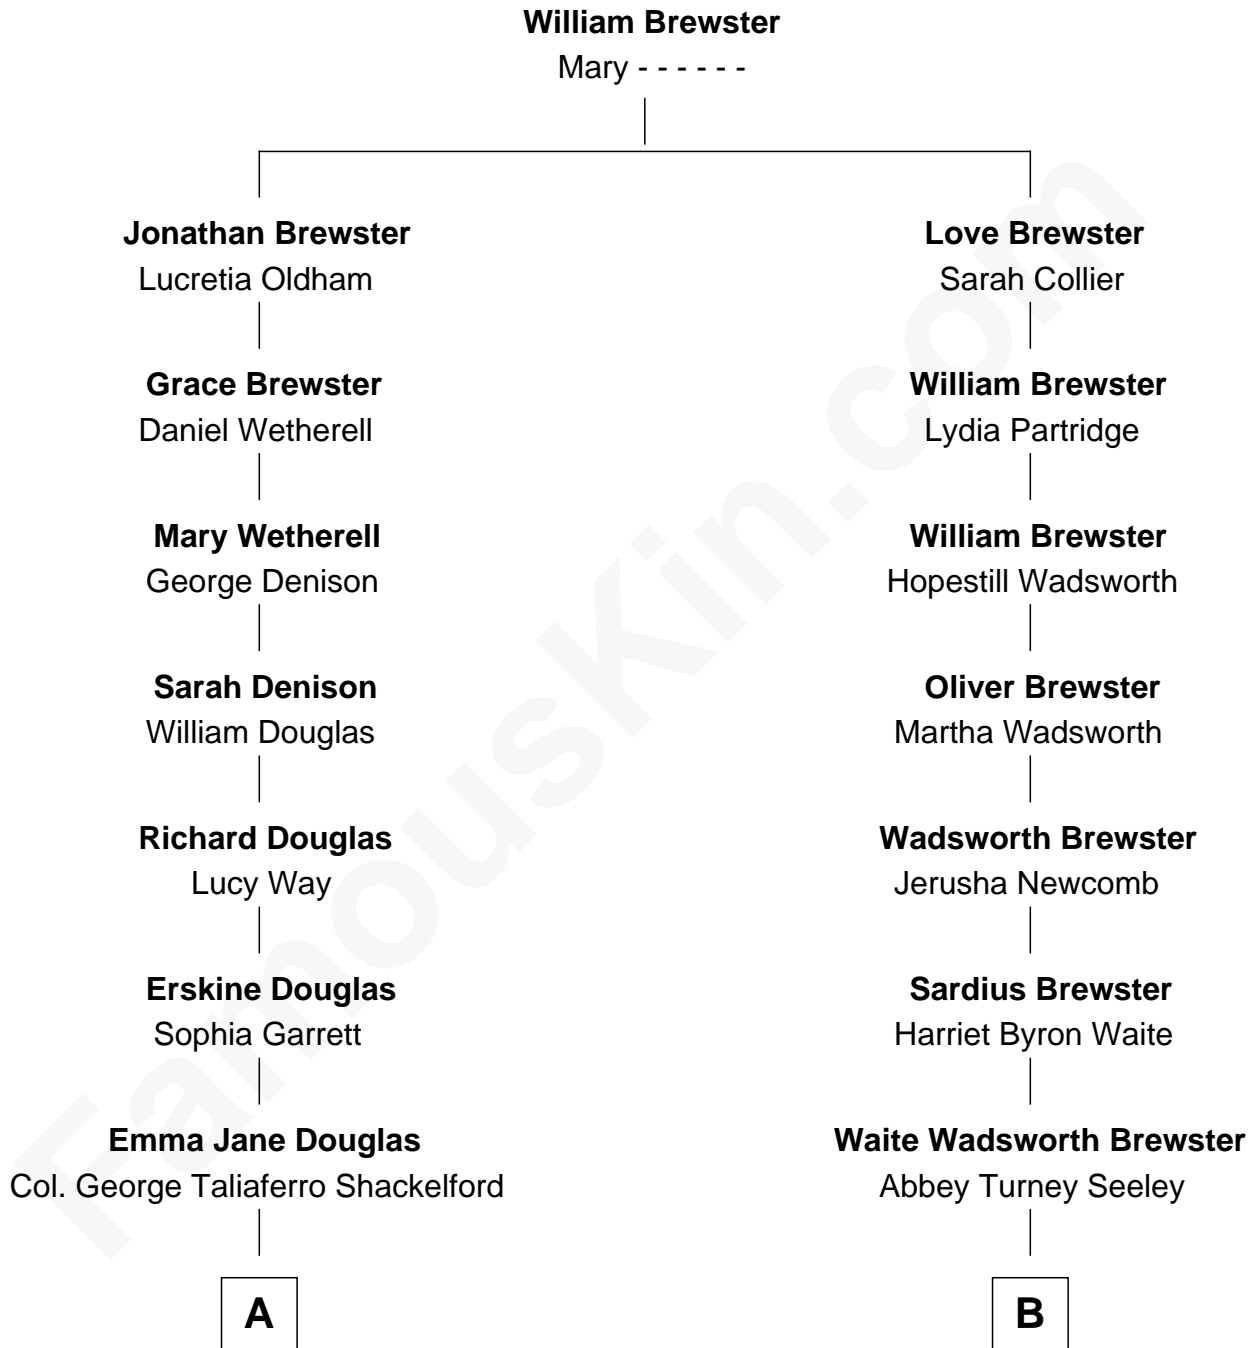

# FamousKin.com Relationship Chart of

**Melvyn Douglas**

*Movie Actor*

8th cousin 2 times removed of

**Diane Brewster**

*TV and Movie Actress*

**A**

**Lena Priscilla Shackelford**  
Edouard Gregory Hesselberg

**Melvyn Douglas**  
*Movie Actor*

**B**

**Arthur Seeley Brewster**  
Annie Harriet Byard

**Reginald Raymond Brewster**  
Grace Anna Sloane

**Phillip Sloane Brewster**  
Geraldine Craddock

**Diane Brewster**  
*TV and Movie Actress*

FamousKin.com