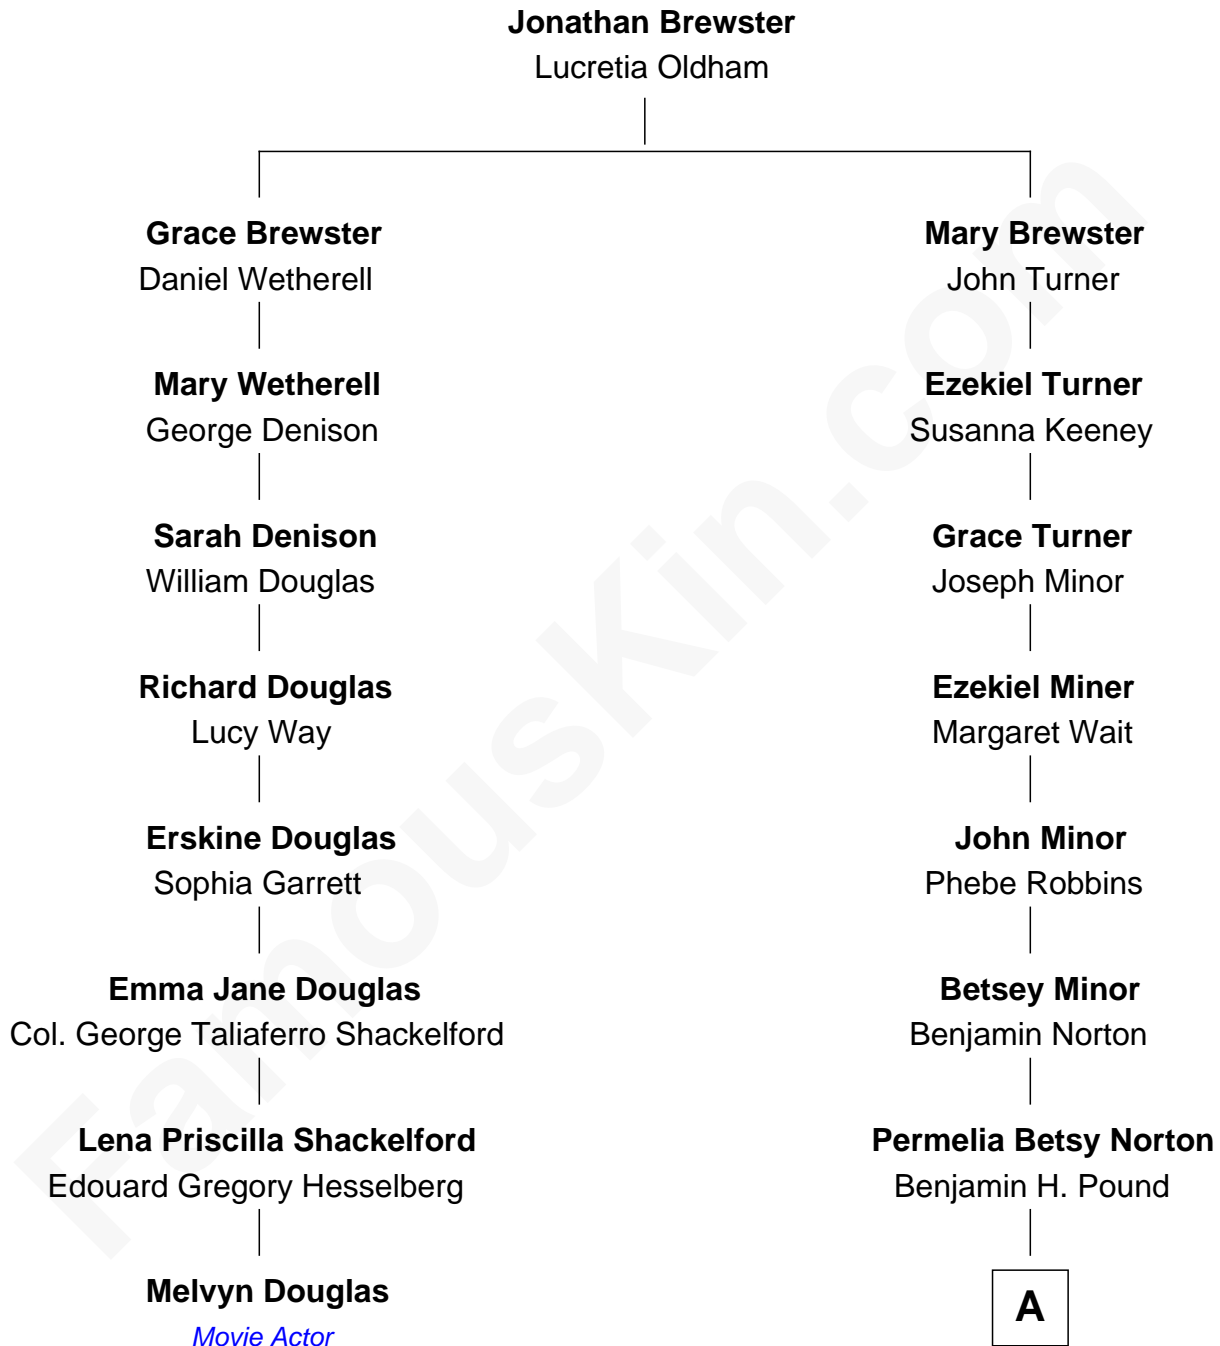

FamousKin.com

Relationship Chart of

Melvyn Douglas

Movie Actor

7th cousin 5 times removed of

Taylor Lautner
TV and Movie Actor

A

Adaline Eva Pound

Daniel Joseph Lautner

Taylor Lautner

TV and Movie Actor