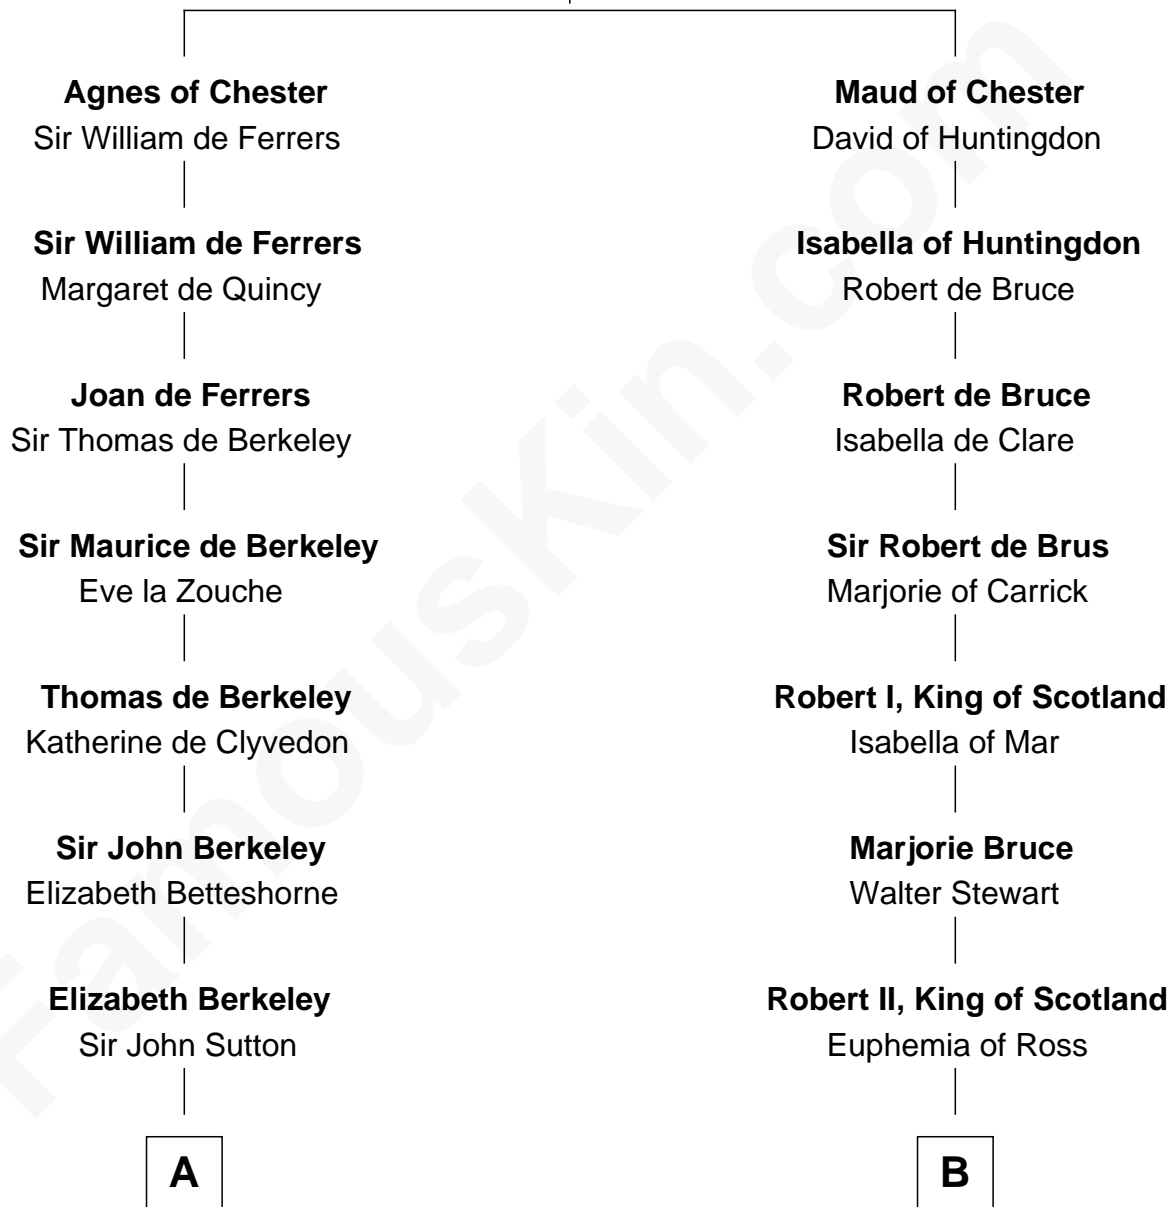

FamousKin.com Relationship Chart of

Melvyn Douglas

Movie Actor

20th cousin of

General Hugh Mercer

American Revolution

Hugh de Kevelioc
Bertrade de Montfort

C

Erskine Douglas

Sophia Garrett

Emma Jane Douglas

Col. George Taliaferro Shackelford

Lena Priscilla Shackelford

Edouard Gregory Hesselberg

Melvyn Douglas

Movie Actor