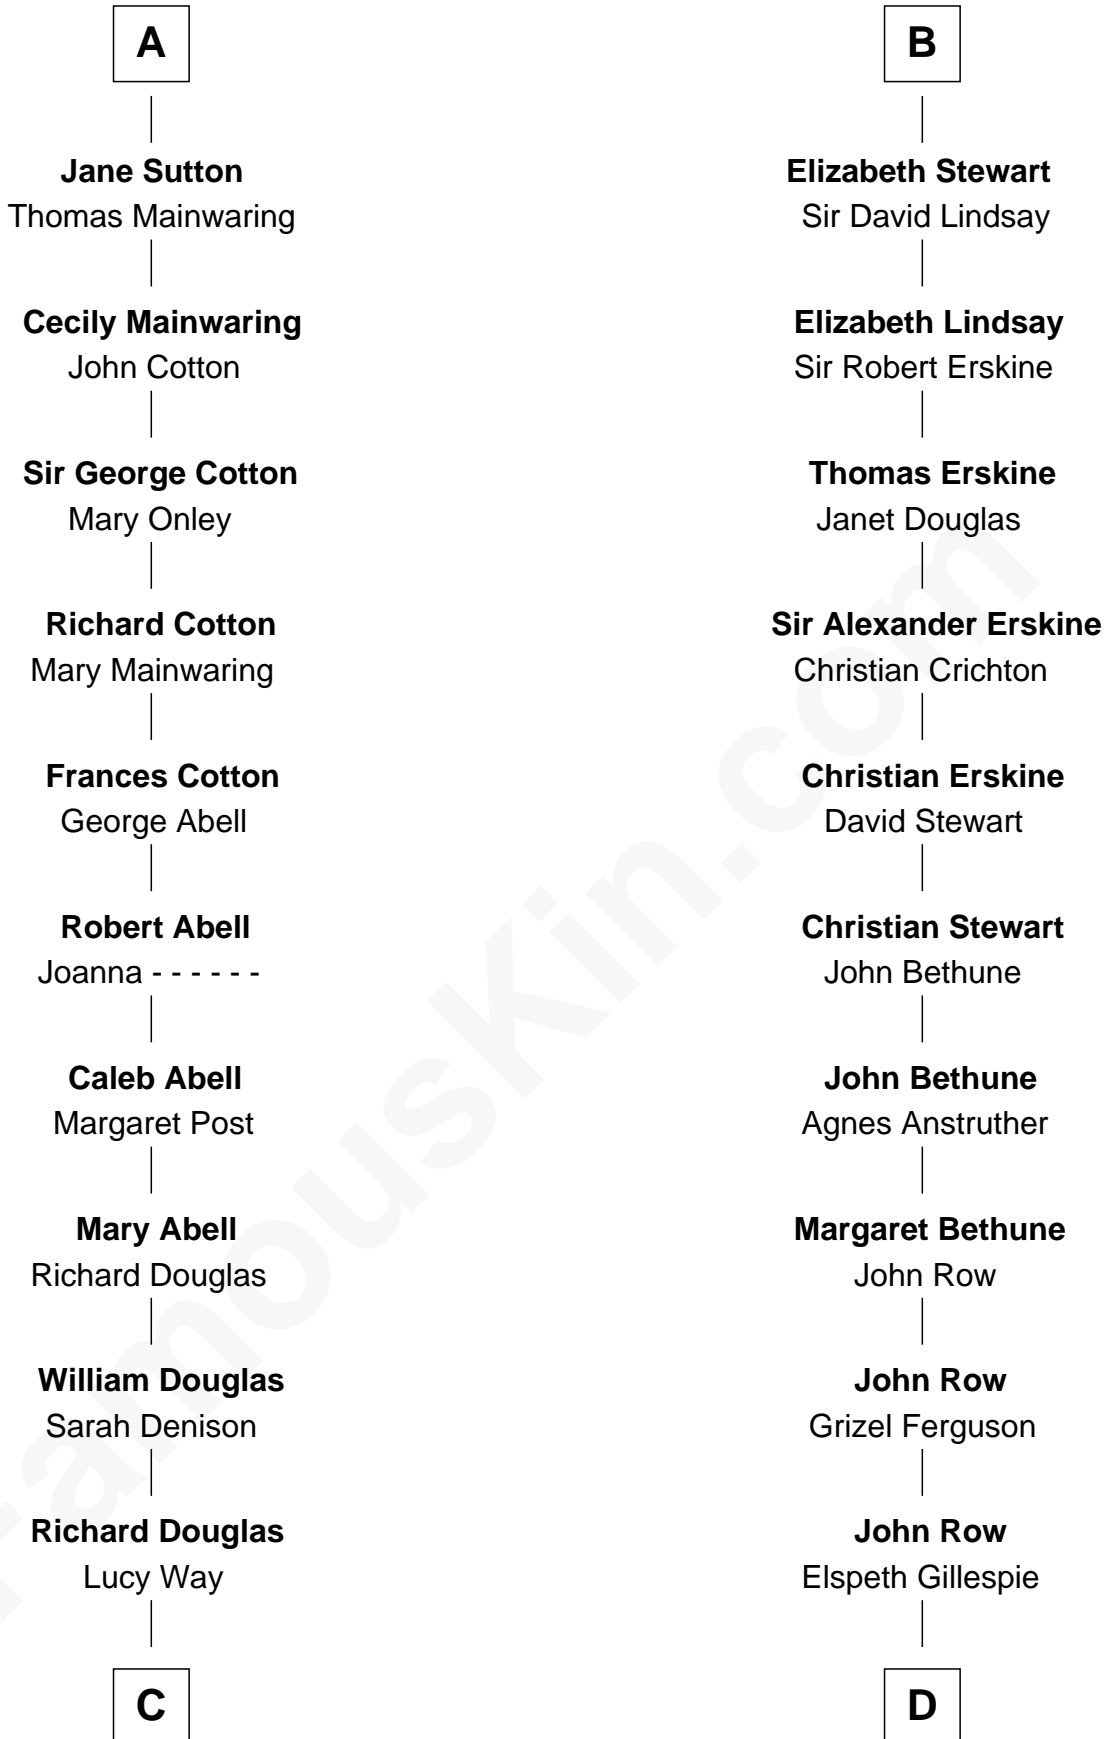

FamousKin.com Relationship Chart of

Melvyn Douglas

Movie Actor

20th cousin of

General Hugh Mercer

American Revolution

Hugh de Kevelioc
Bertrade de Montfort

C

Erskine Douglas

Sophia Garrett

Emma Jane Douglas

Col. George Taliaferro Shackelford

Lena Priscilla Shackelford

Edouard Gregory Hesselberg

Melvyn Douglas

Movie Actor