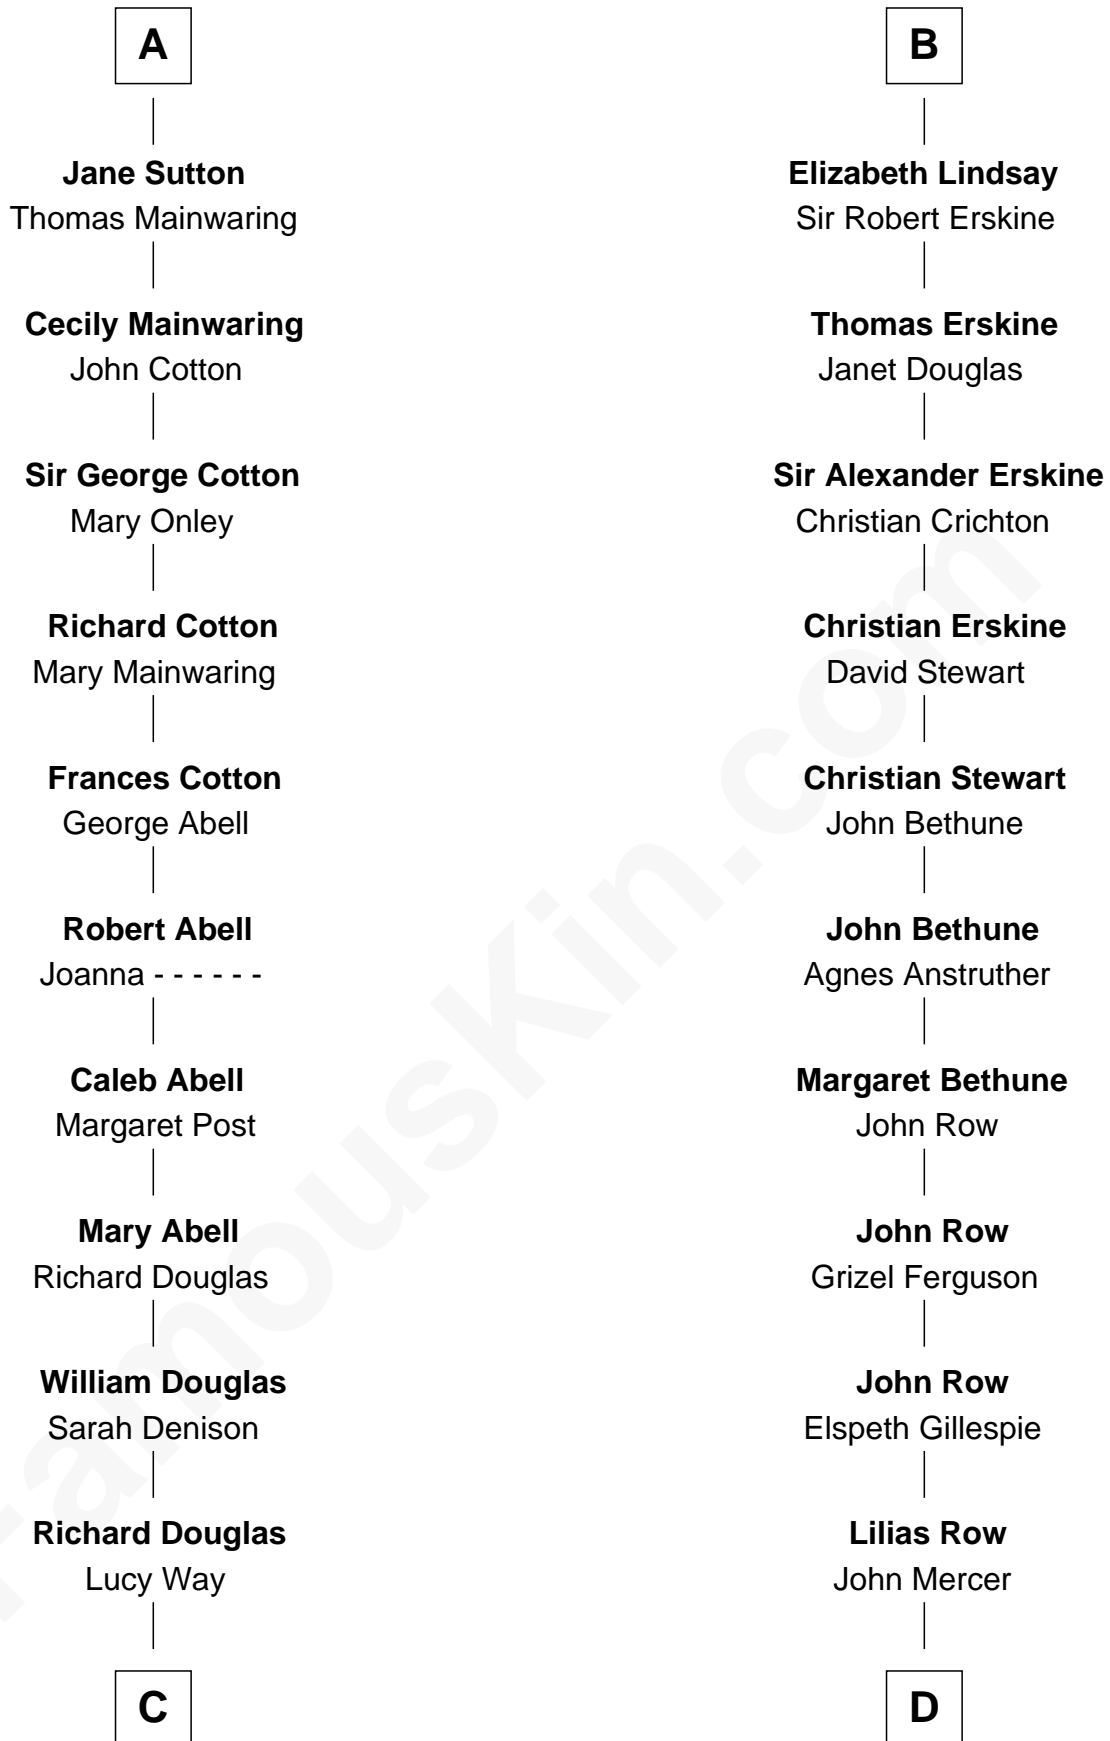

FamousKin.com
Relationship Chart of
Melvyn Douglas
Movie Actor

19th cousin 1 time removed of
General Hugh Mercer
American Revolution

C

Erskine Douglas

Sophia Garrett

Emma Jane Douglas

Col. George Taliaferro Shackelford

Lena Priscilla Shackelford

Edouard Gregory Hesselberg

Melvyn Douglas

Movie Actor

D

Thomas Mercer

Isabel Smith

William Mercer