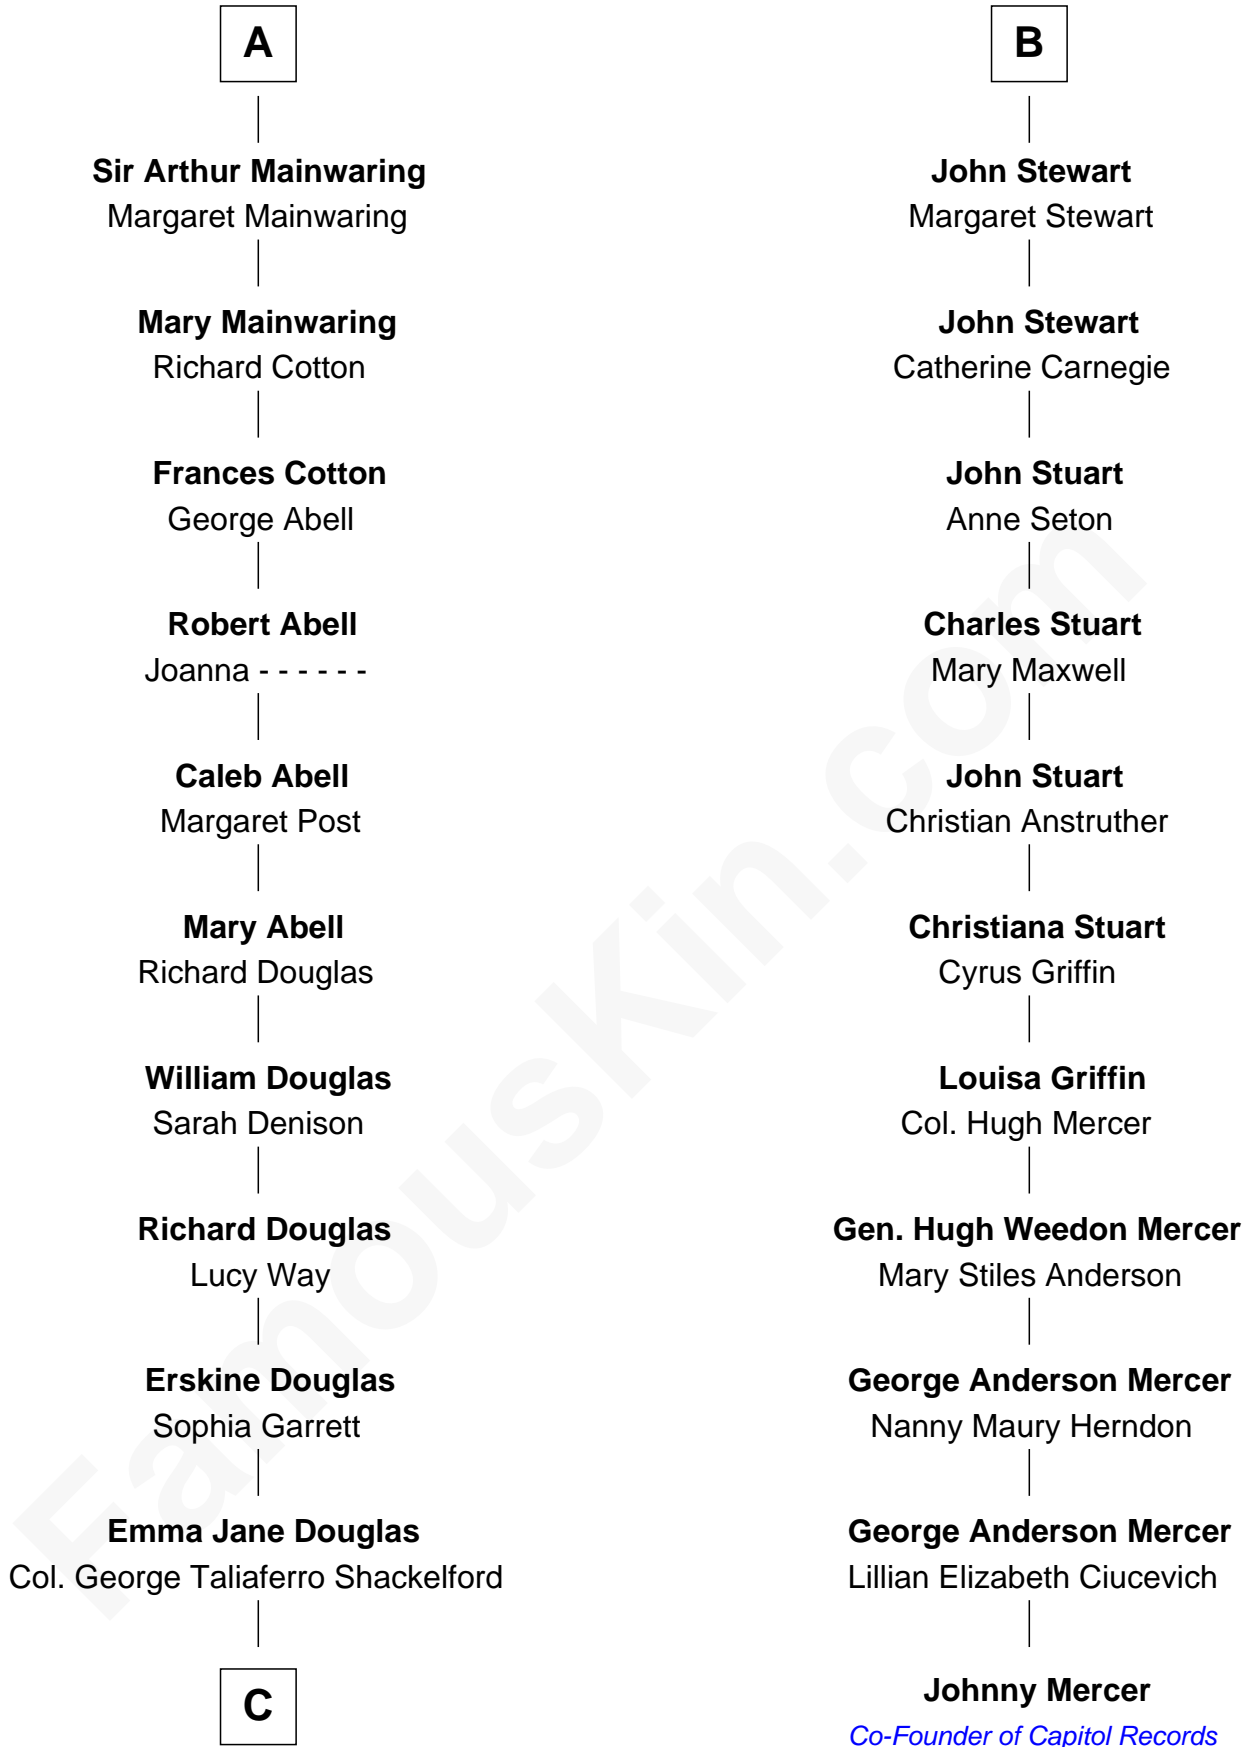

FamousKin.com Relationship Chart of

Melvyn Douglas

Movie Actor

17th cousin 1 time removed of

Johnny Mercer

Songwriter and Co-Founder of Capitol Records

C

Lena Priscilla Shackelford
Edouard Gregory Hesselberg