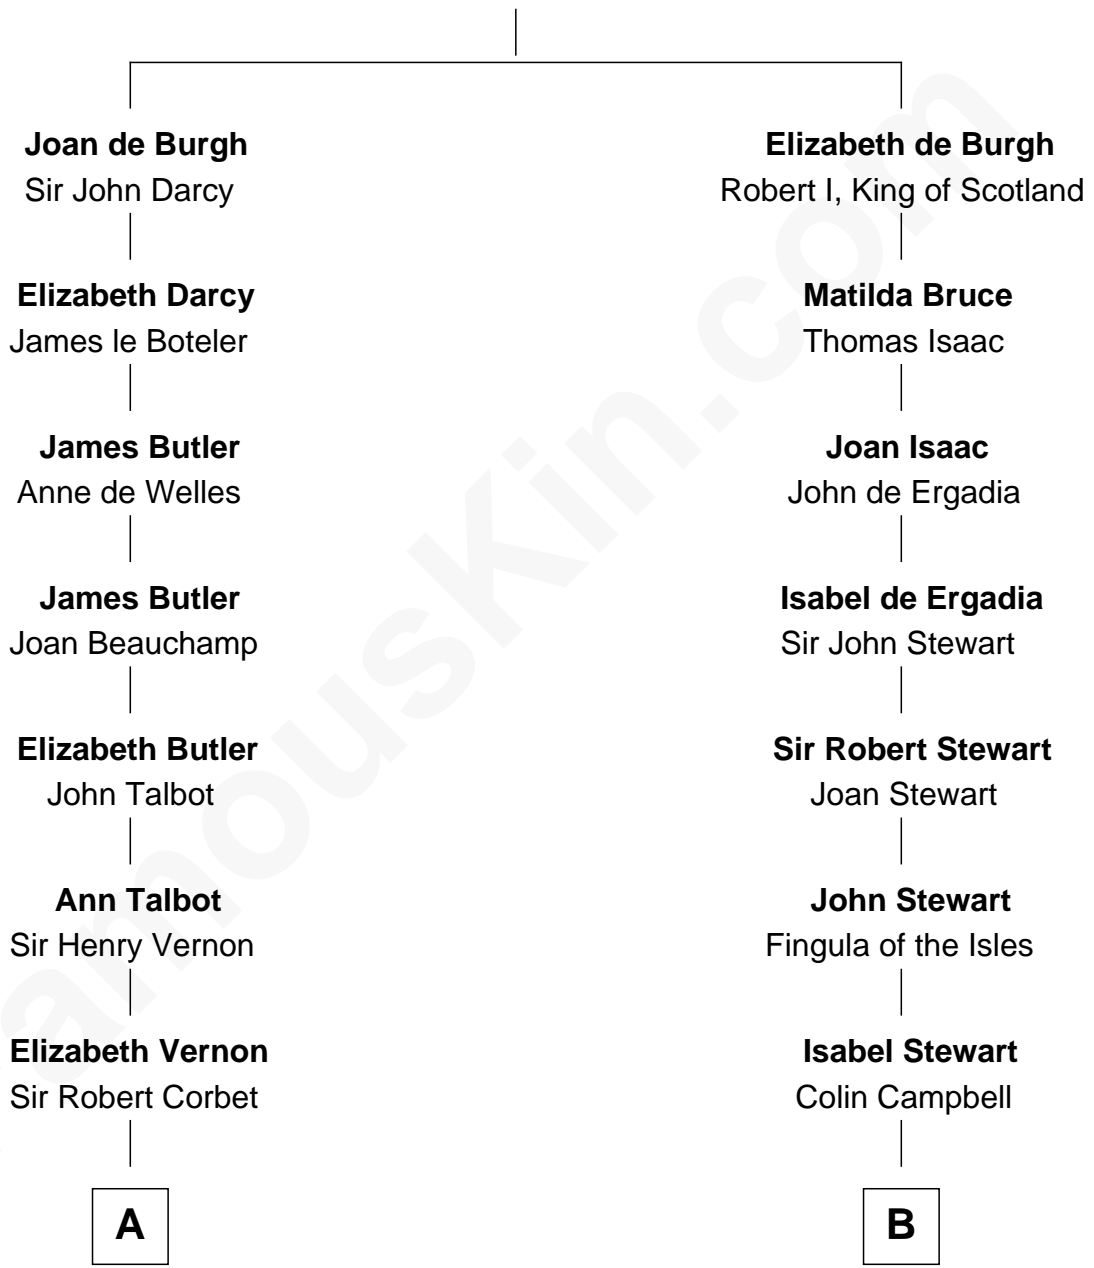

**FamousKin.com**  
**Relationship Chart of**  
**Melvyn Douglas**  
*Movie Actor*

19th cousin 1 time removed of

**Johnny Mercer**  
*Songwriter and Co-Founder of Capitol Records*

**Sir Richard de Burgh**  
 Margaret - - - - -

**C**

**Emma Jane Douglas**  
Col. George Taliaferro Shackelford

**Lena Priscilla Shackelford**  
Edouard Gregory Hesselberg

**Melvyn Douglas**  
*Movie Actor*

**D**

**Gen. Hugh Weedon Mercer**  
Mary Stiles Anderson