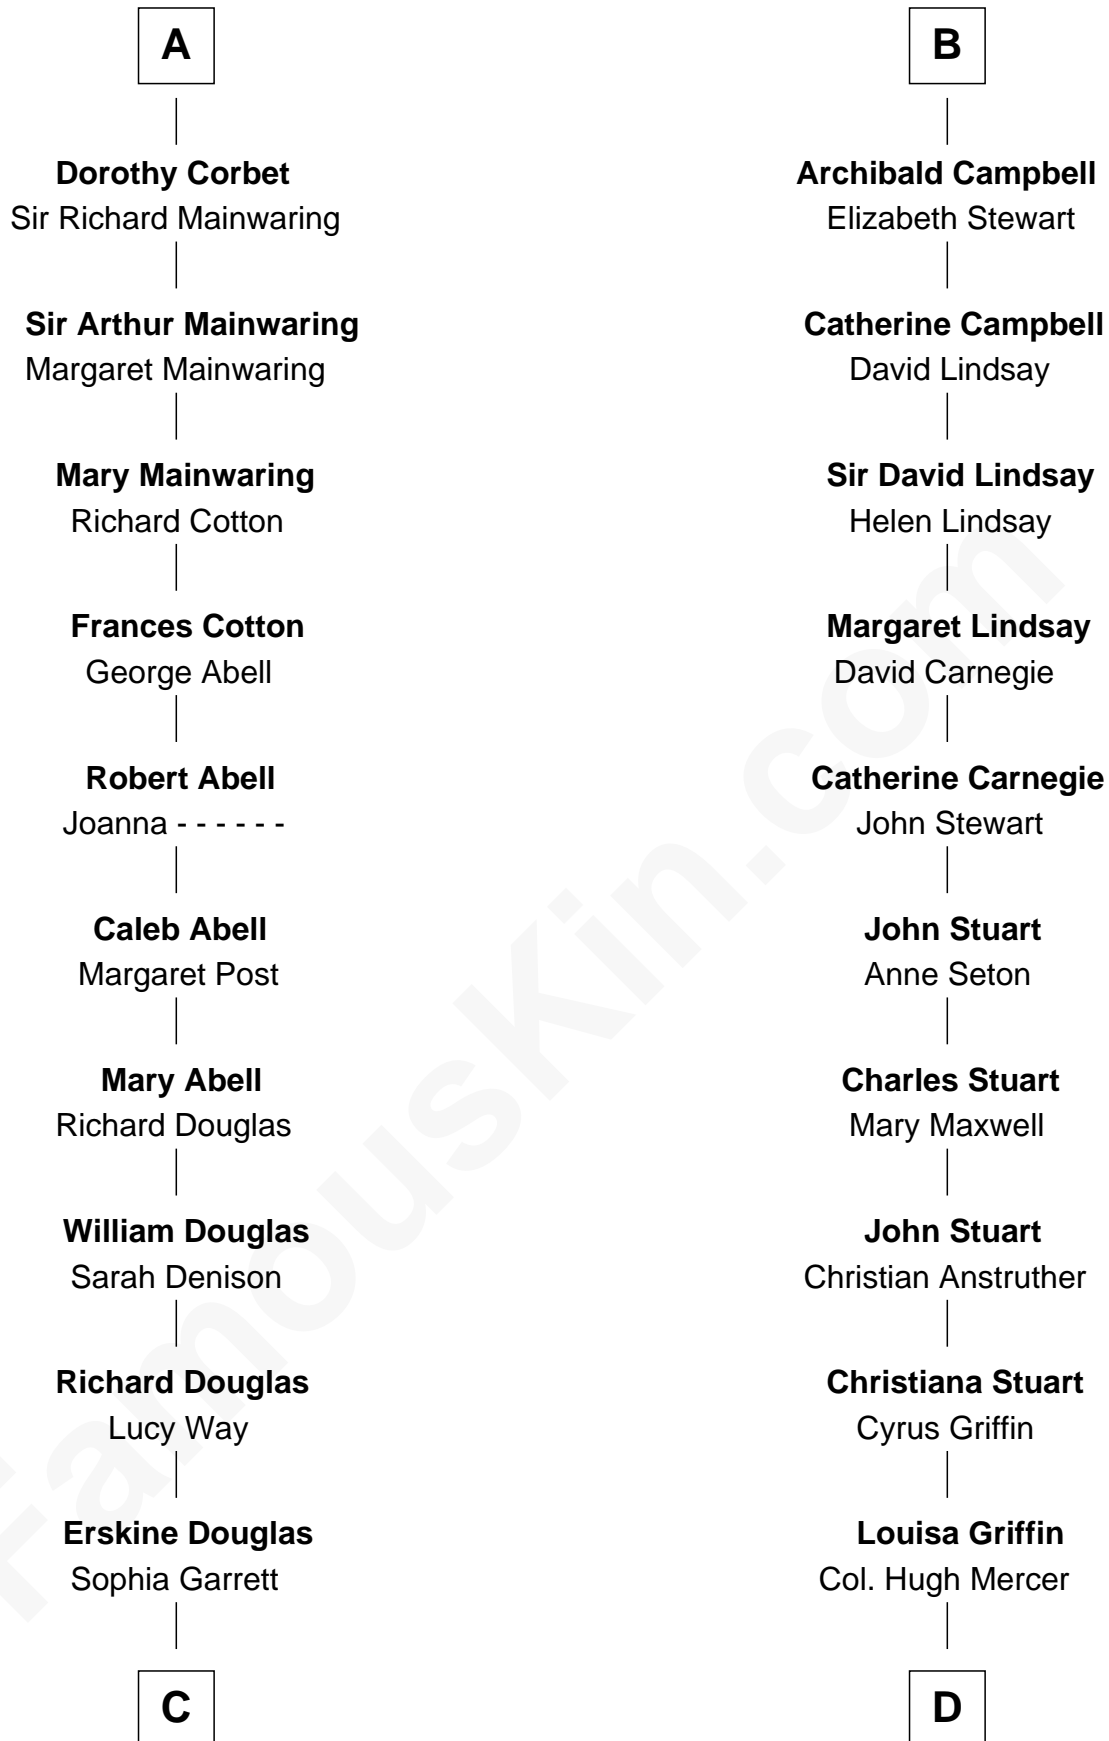

**FamousKin.com**  
**Relationship Chart of**  
**Melvyn Douglas**  
*Movie Actor*

19th cousin 1 time removed of

**Johnny Mercer**  
*Songwriter and Co-Founder of Capitol Records*

**Sir Richard de Burgh**  
 Margaret - - - - -

**C**

**Emma Jane Douglas**  
Col. George Taliaferro Shackelford

**Lena Priscilla Shackelford**  
Edouard Gregory Hesselberg

**Melvyn Douglas**  
*Movie Actor*

**D**

**Gen. Hugh Weedon Mercer**  
Mary Stiles Anderson