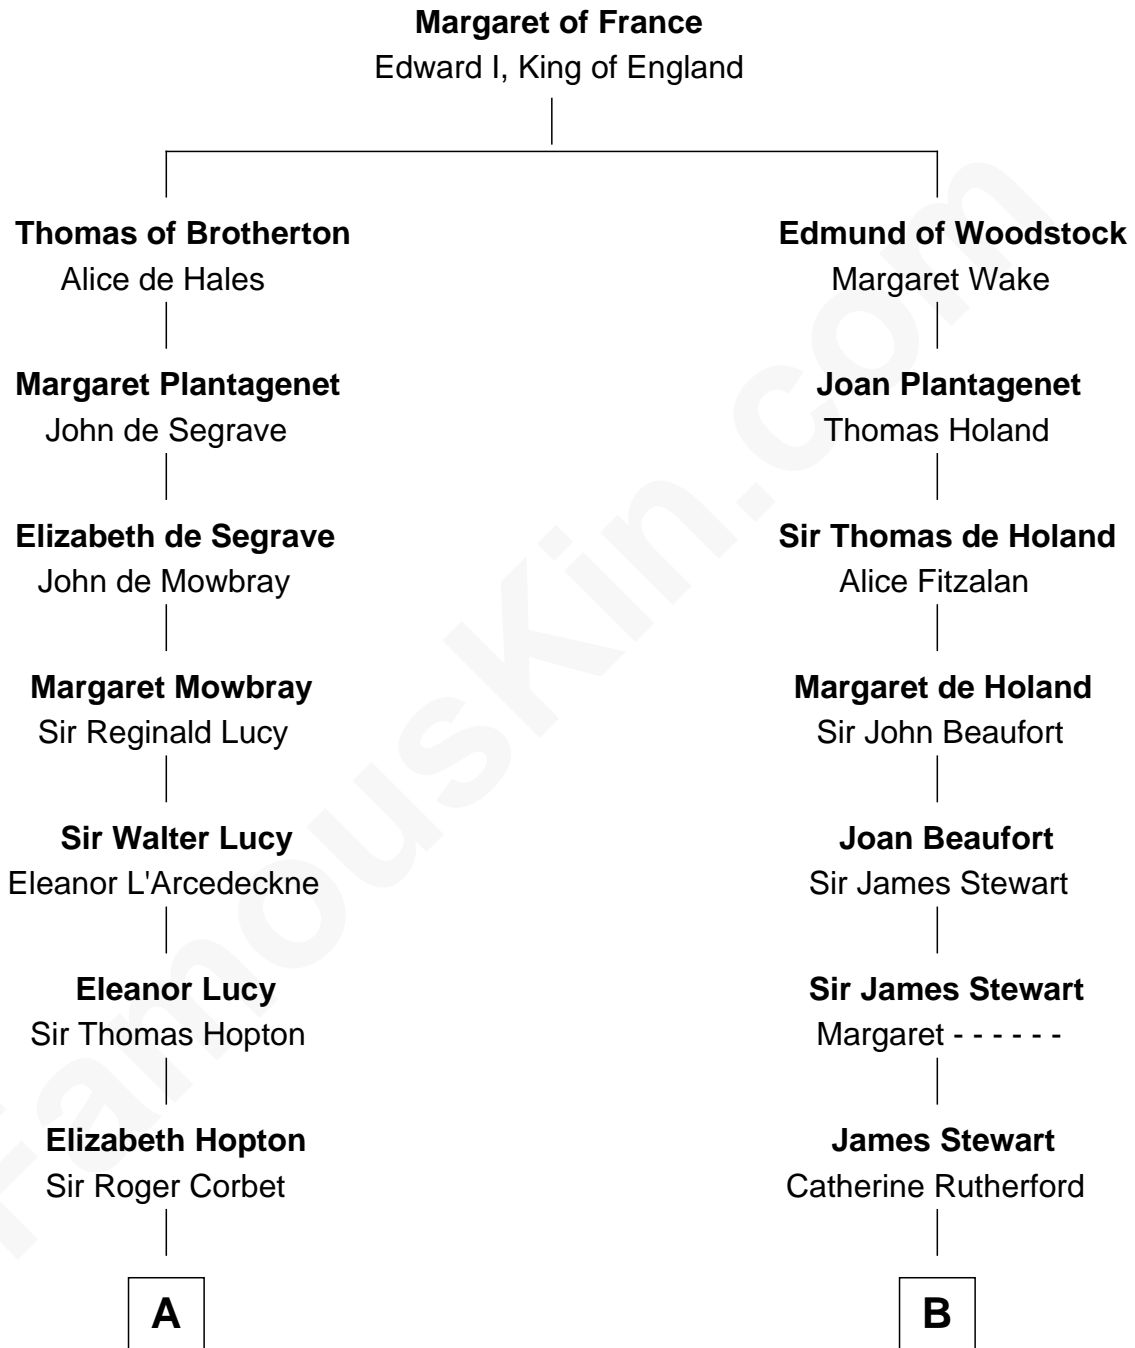

**FamousKin.com**  
**Relationship Chart of**  
**Melvyn Douglas**  
*Movie Actor*

19th cousin 2 times removed of

**Johnny Mercer**  
*Songwriter and Co-Founder of Capitol Records*

**C**

**Richard Douglas**

Lucy Way

**Erskine Douglas**

Sophia Garrett

**Emma Jane Douglas**

Col. George Taliaferro Shackelford

**Lena Priscilla Shackelford**

Edouard Gregory Hesselberg

**Melvyn Douglas**