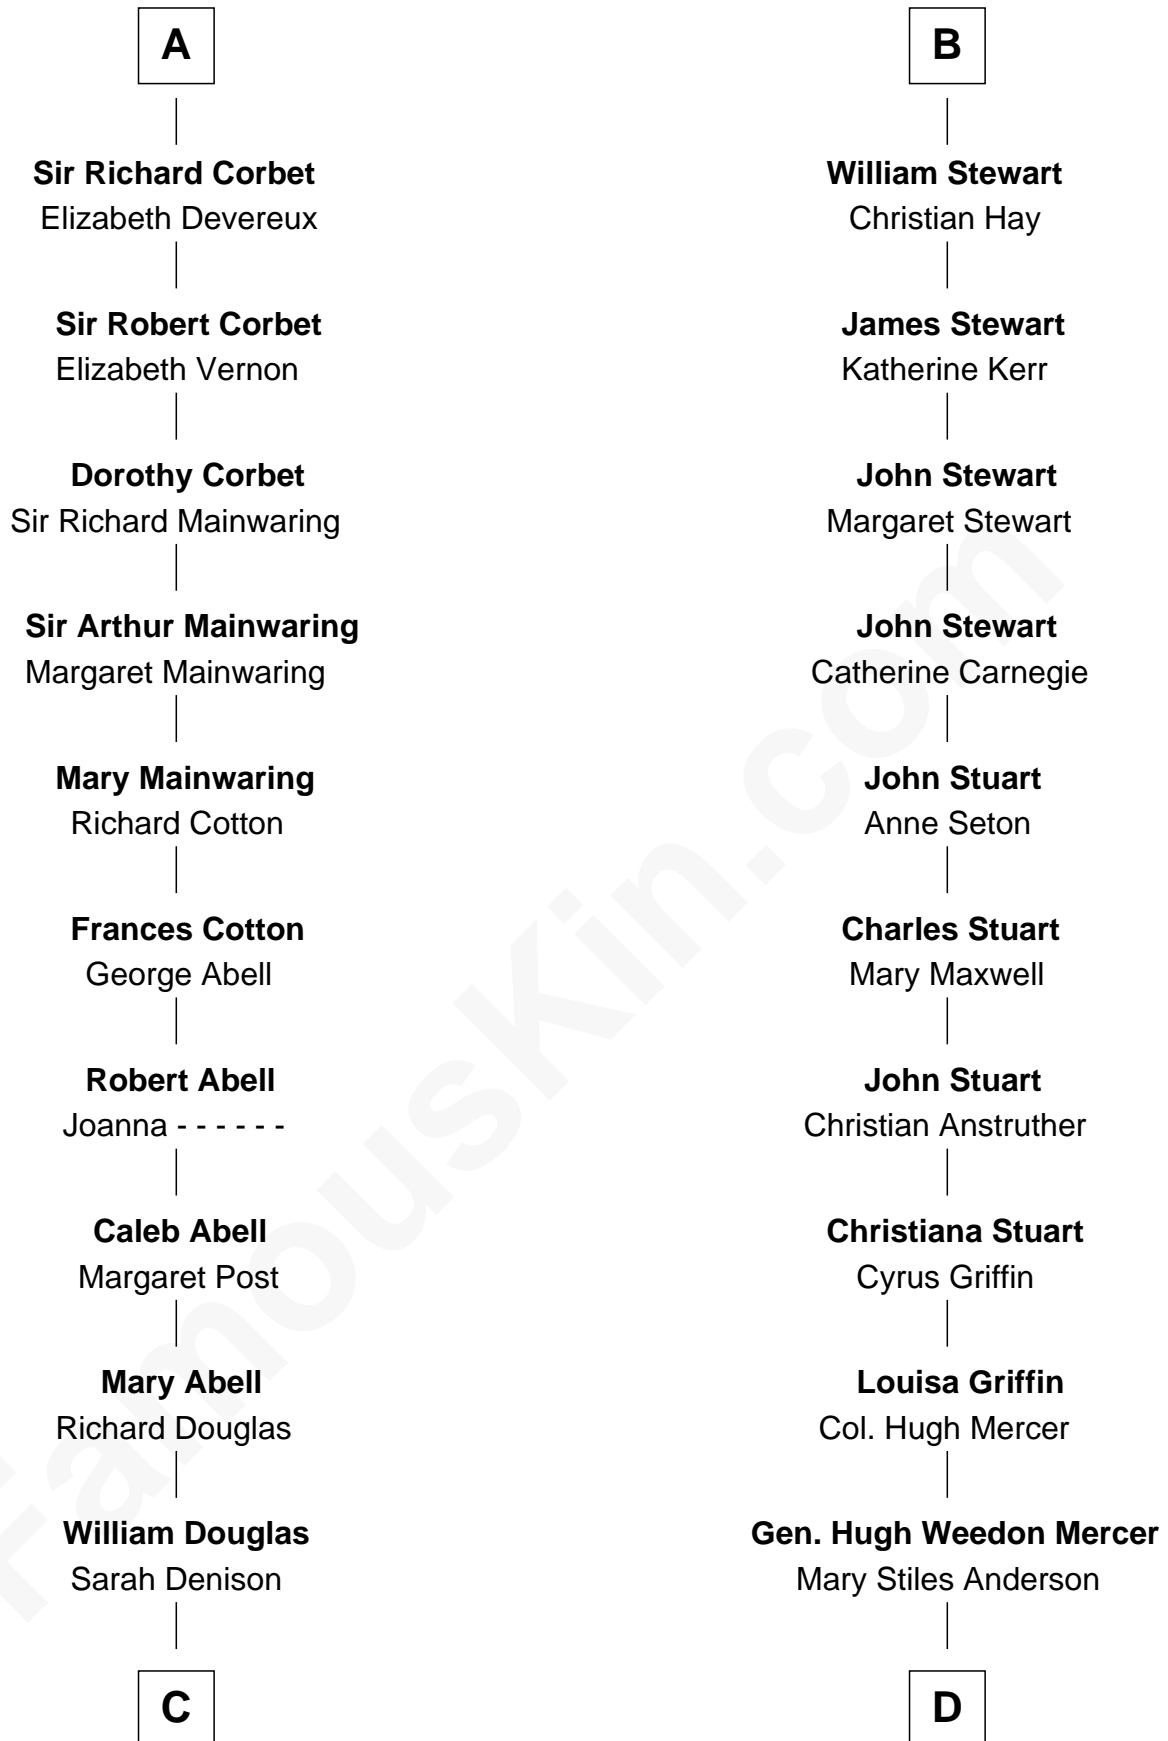

**FamousKin.com**  
**Relationship Chart of**  
**Melvyn Douglas**  
*Movie Actor*

19th cousin 2 times removed of

**Johnny Mercer**  
*Songwriter and Co-Founder of Capitol Records*

**C**

**Richard Douglas**

Lucy Way

**Erskine Douglas**

Sophia Garrett

**Emma Jane Douglas**

Col. George Taliaferro Shackelford

**Lena Priscilla Shackelford**

Edouard Gregory Hesselberg

**Melvyn Douglas**