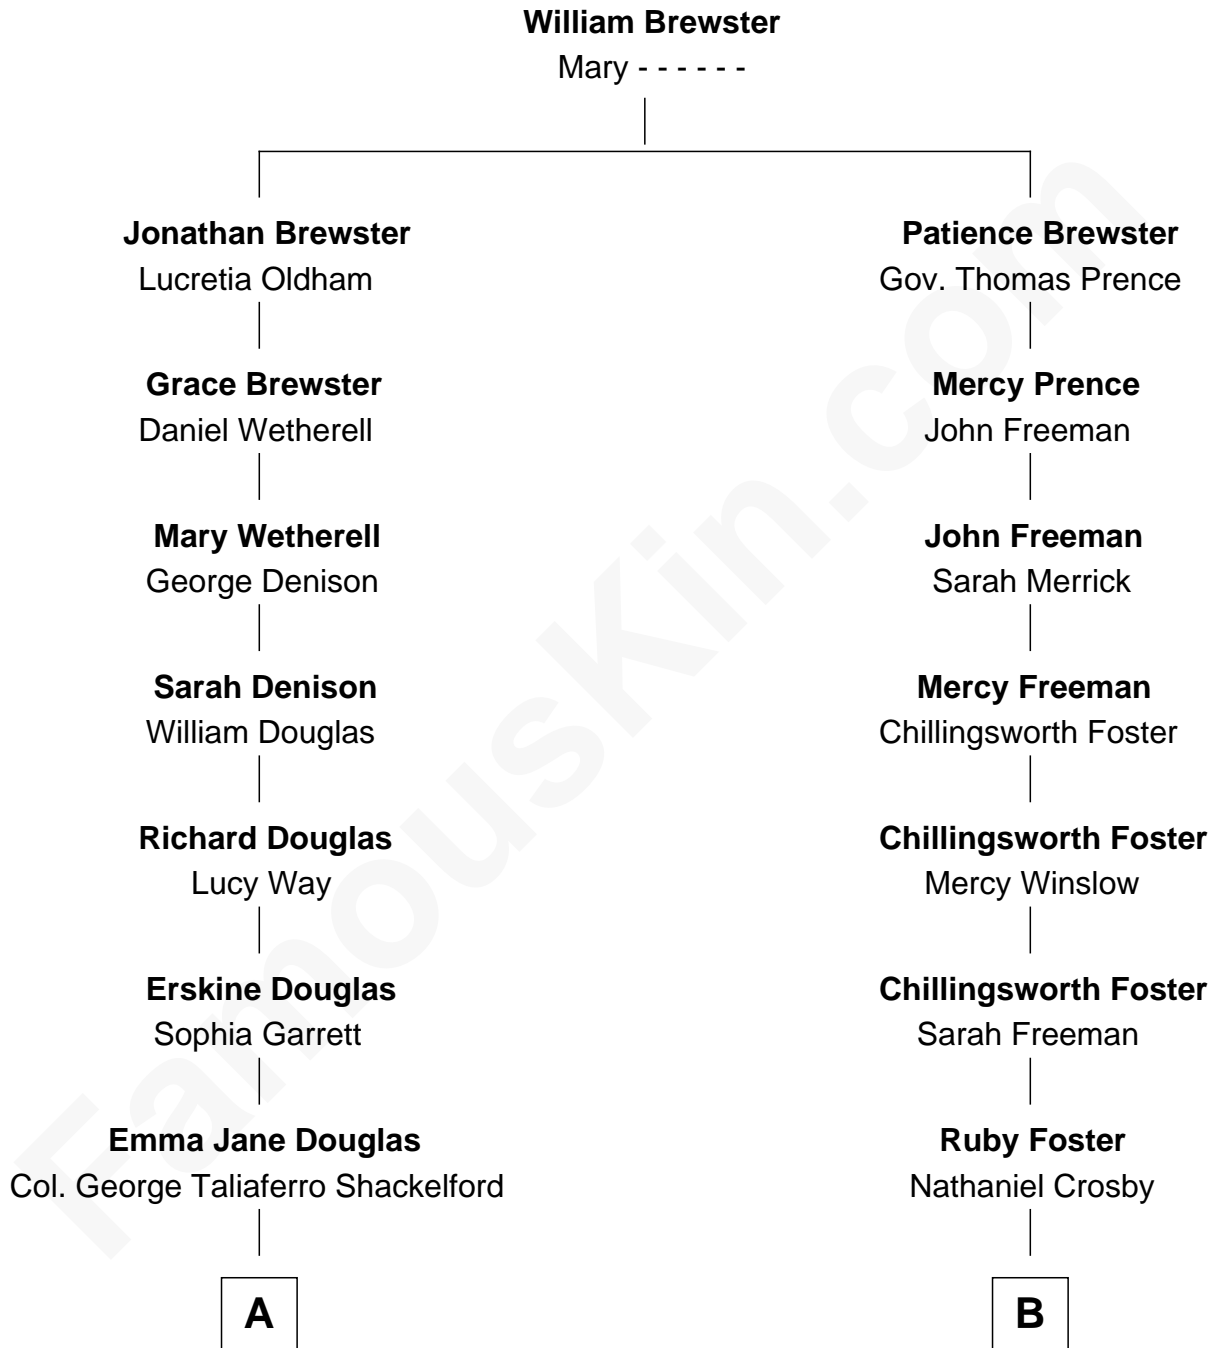

FamousKin.com
Relationship Chart of
Melvyn Douglas
Movie Actor

8th cousin 2 times removed of
Bing Crosby
Singer and Movie Actor

A

Lena Priscilla Shackelford
Edouard Gregory Hesselberg

Melvyn Douglas
Movie Actor

B

Nathaniel Crosby
Mary Lincoln

Nathaniel Crosby
Cordelia Jane Smith

Harry Lincoln Crosby
Catherine Harrigan

Bing Crosby
Singer and Movie Actor

FamousKin.com