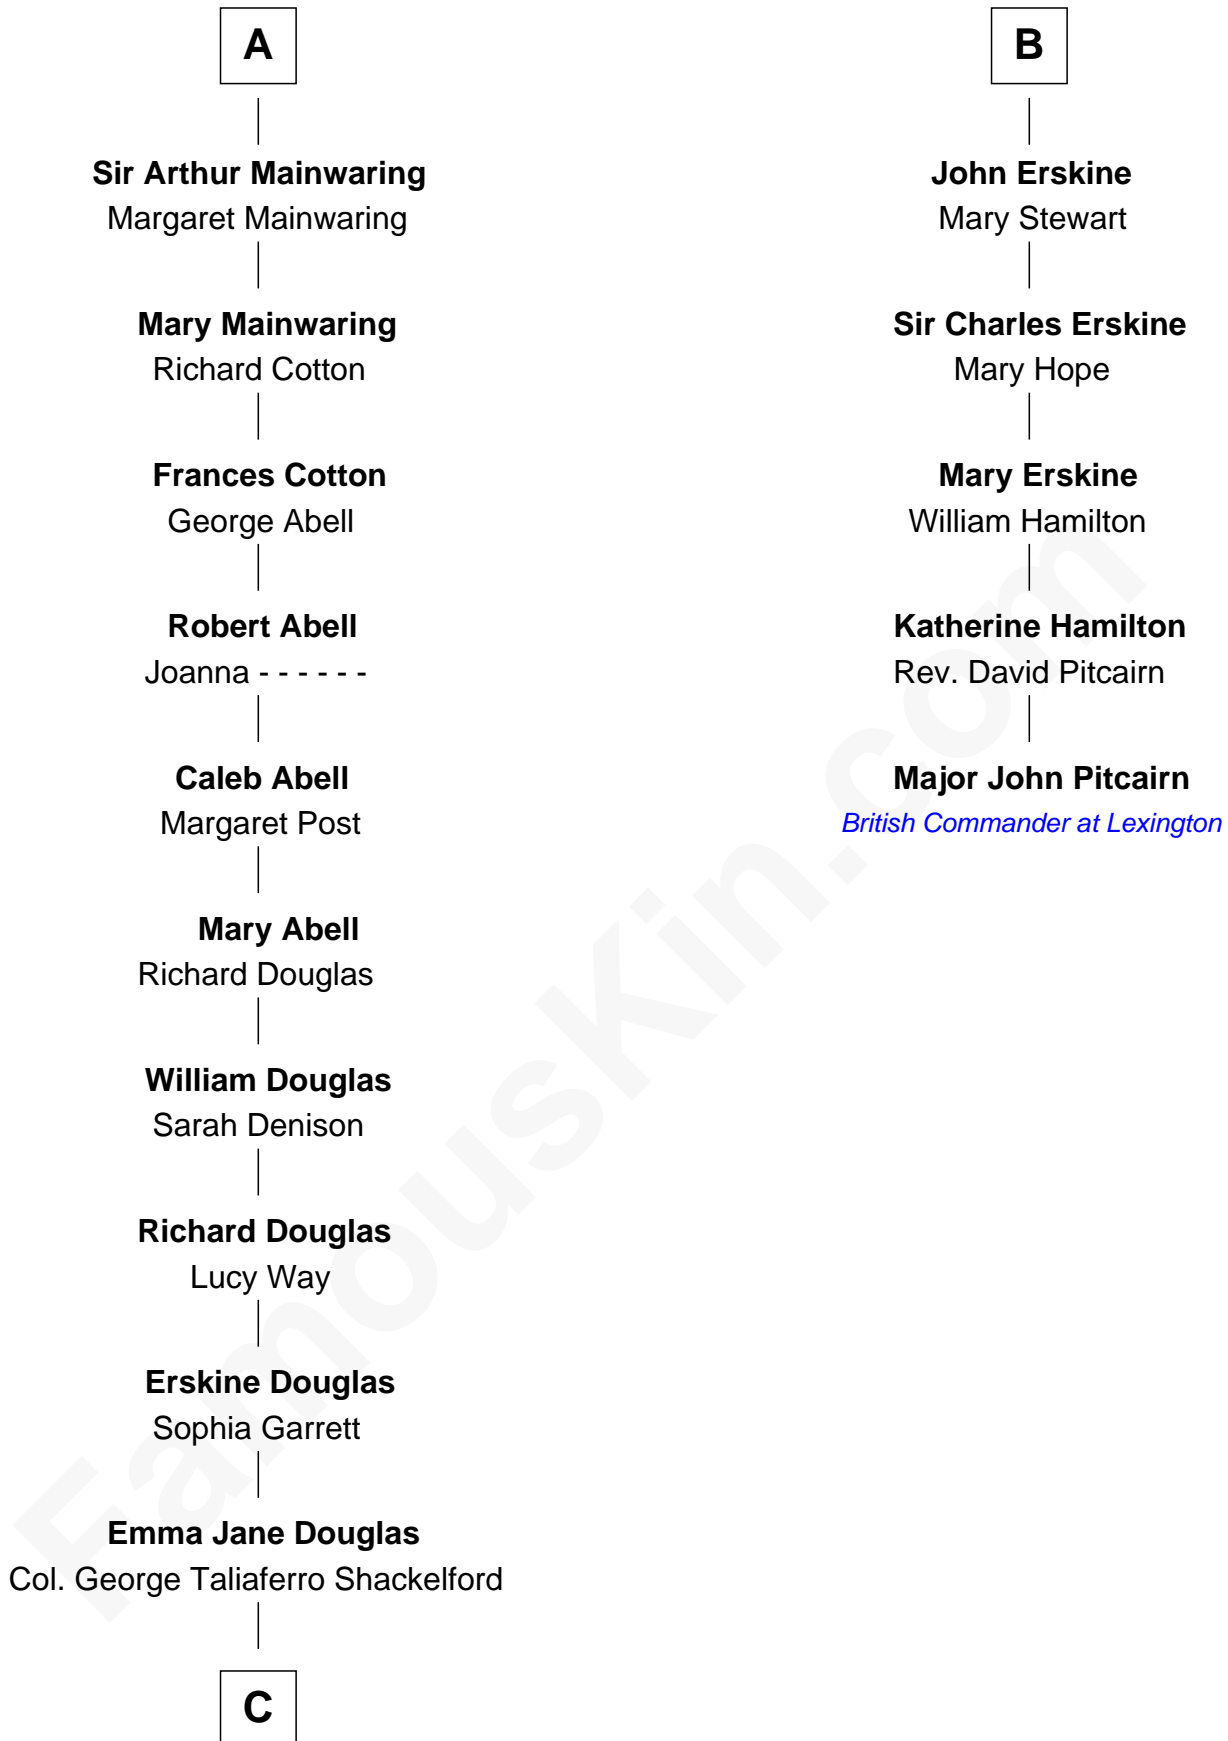

FamousKin.com
Relationship Chart of
Melvyn Douglas
Movie Actor

11th cousin 7 times removed of

Major John Pitcairn
British Commander at Battle of Lexington

C

Lena Priscilla Shackelford
Edouard Gregory Hesselberg