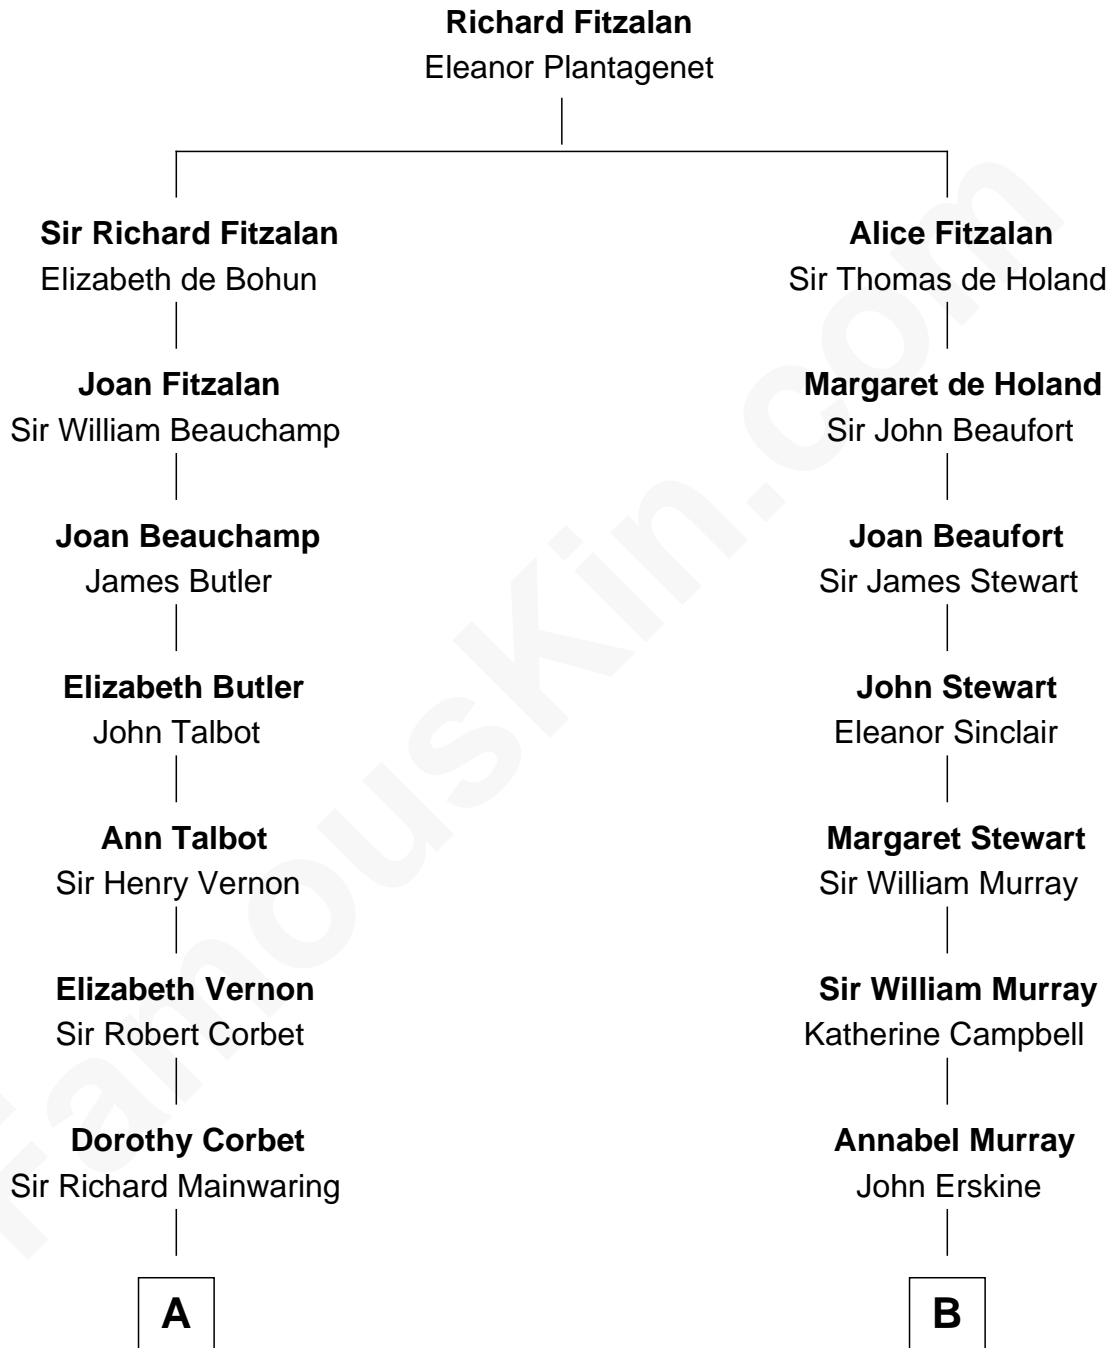

FamousKin.com
Relationship Chart of
Melvyn Douglas
Movie Actor

11th cousin 7 times removed of

Major John Pitcairn
British Commander at Battle of Lexington

C

Lena Priscilla Shackelford
Edouard Gregory Hesselberg