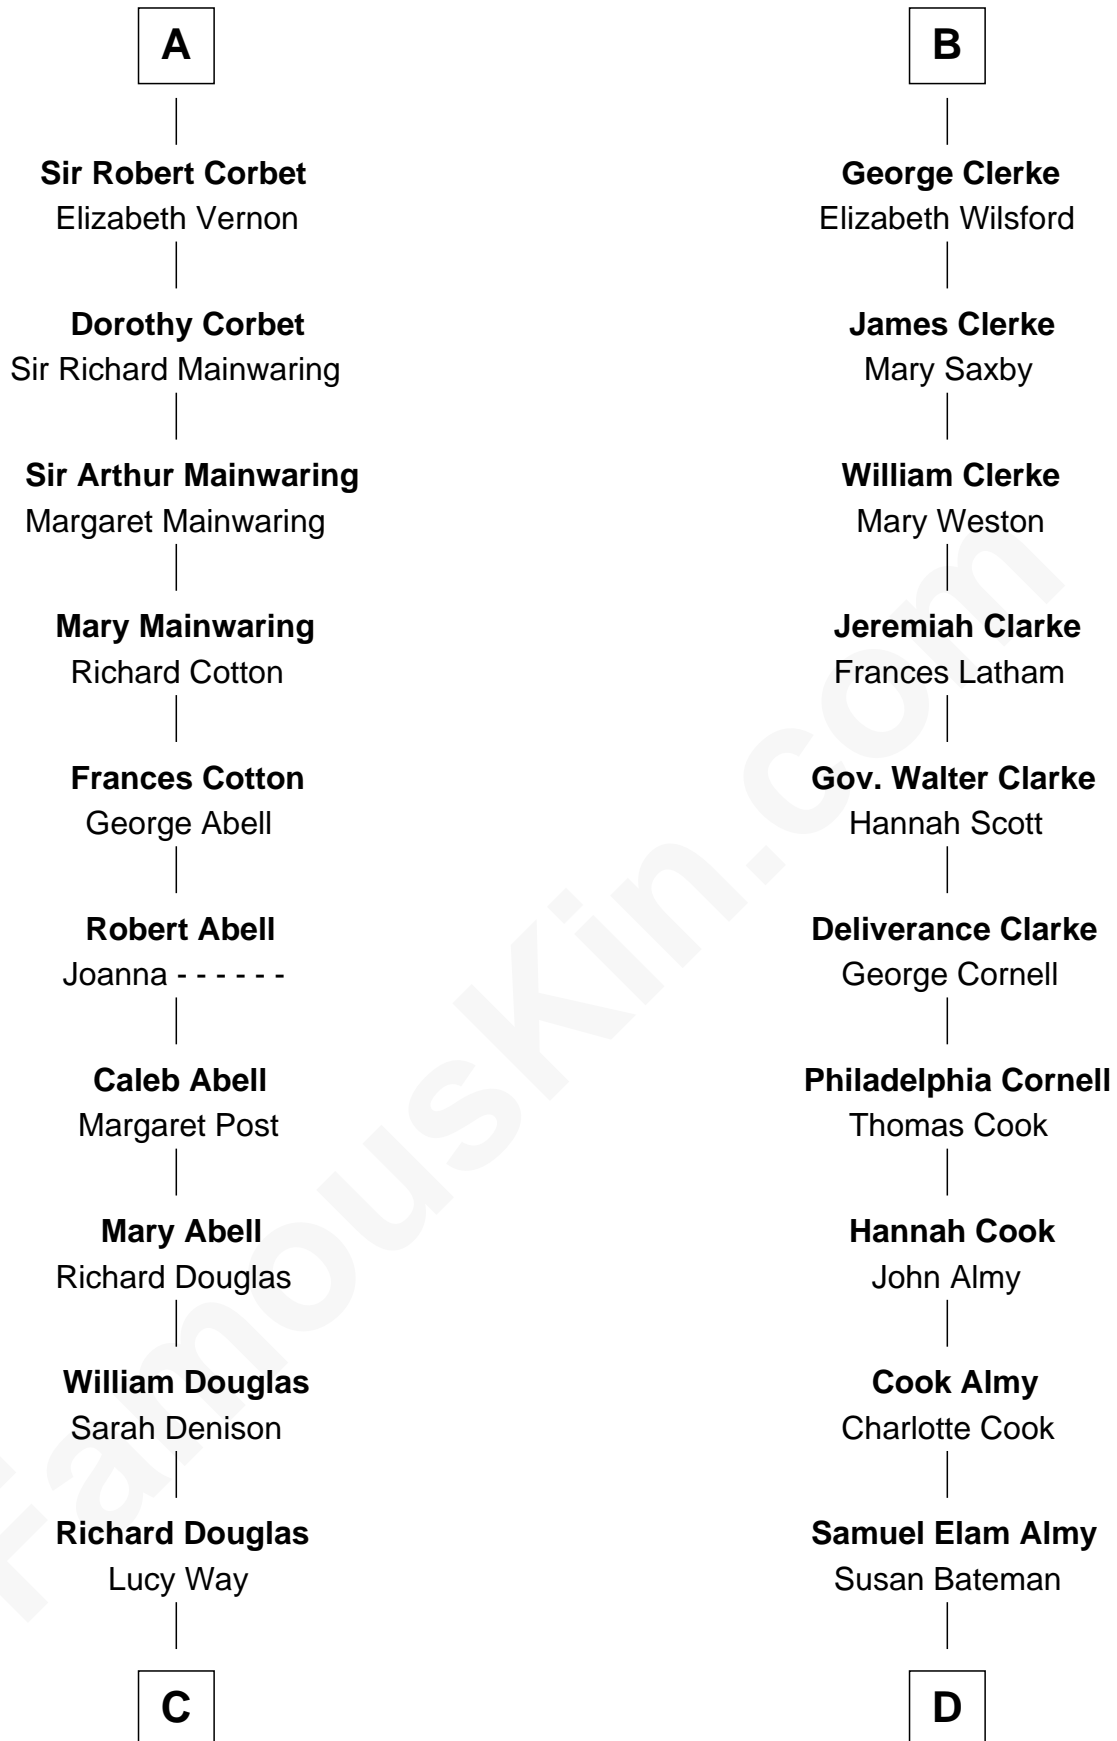

# FamousKin.com Relationship Chart of

**Melvyn Douglas**

*Movie Actor*

20th cousin of

**Marilyn Monroe**

*Actress, Model, and Singer*

**Sir Thebaud de Verdun**

*with wife  
Maud Mortimer*

**Sir Thomas Ferrers**

Elizabeth Freville

**Sir Henry Ferrers**

Margaret Heckstall

**Elizabeth Ferrers**

James Clerke

**B**

**C**

**Erskine Douglas**

Sophia Garrett

**Emma Jane Douglas**

Col. George Taliaferro Shackelford

**Lena Priscilla Shackelford**

Edouard Gregory Hesselberg

**Melvyn Douglas**

*Movie Actor*

**D**

**Susan Bateman Almy**

Charles Adams Gifford

**Frederick Almy Gifford**

Elizabeth Easton Tennant

**Charles Stanley Gifford**

Gladys Pearl Monroe

**Marilyn Monroe**