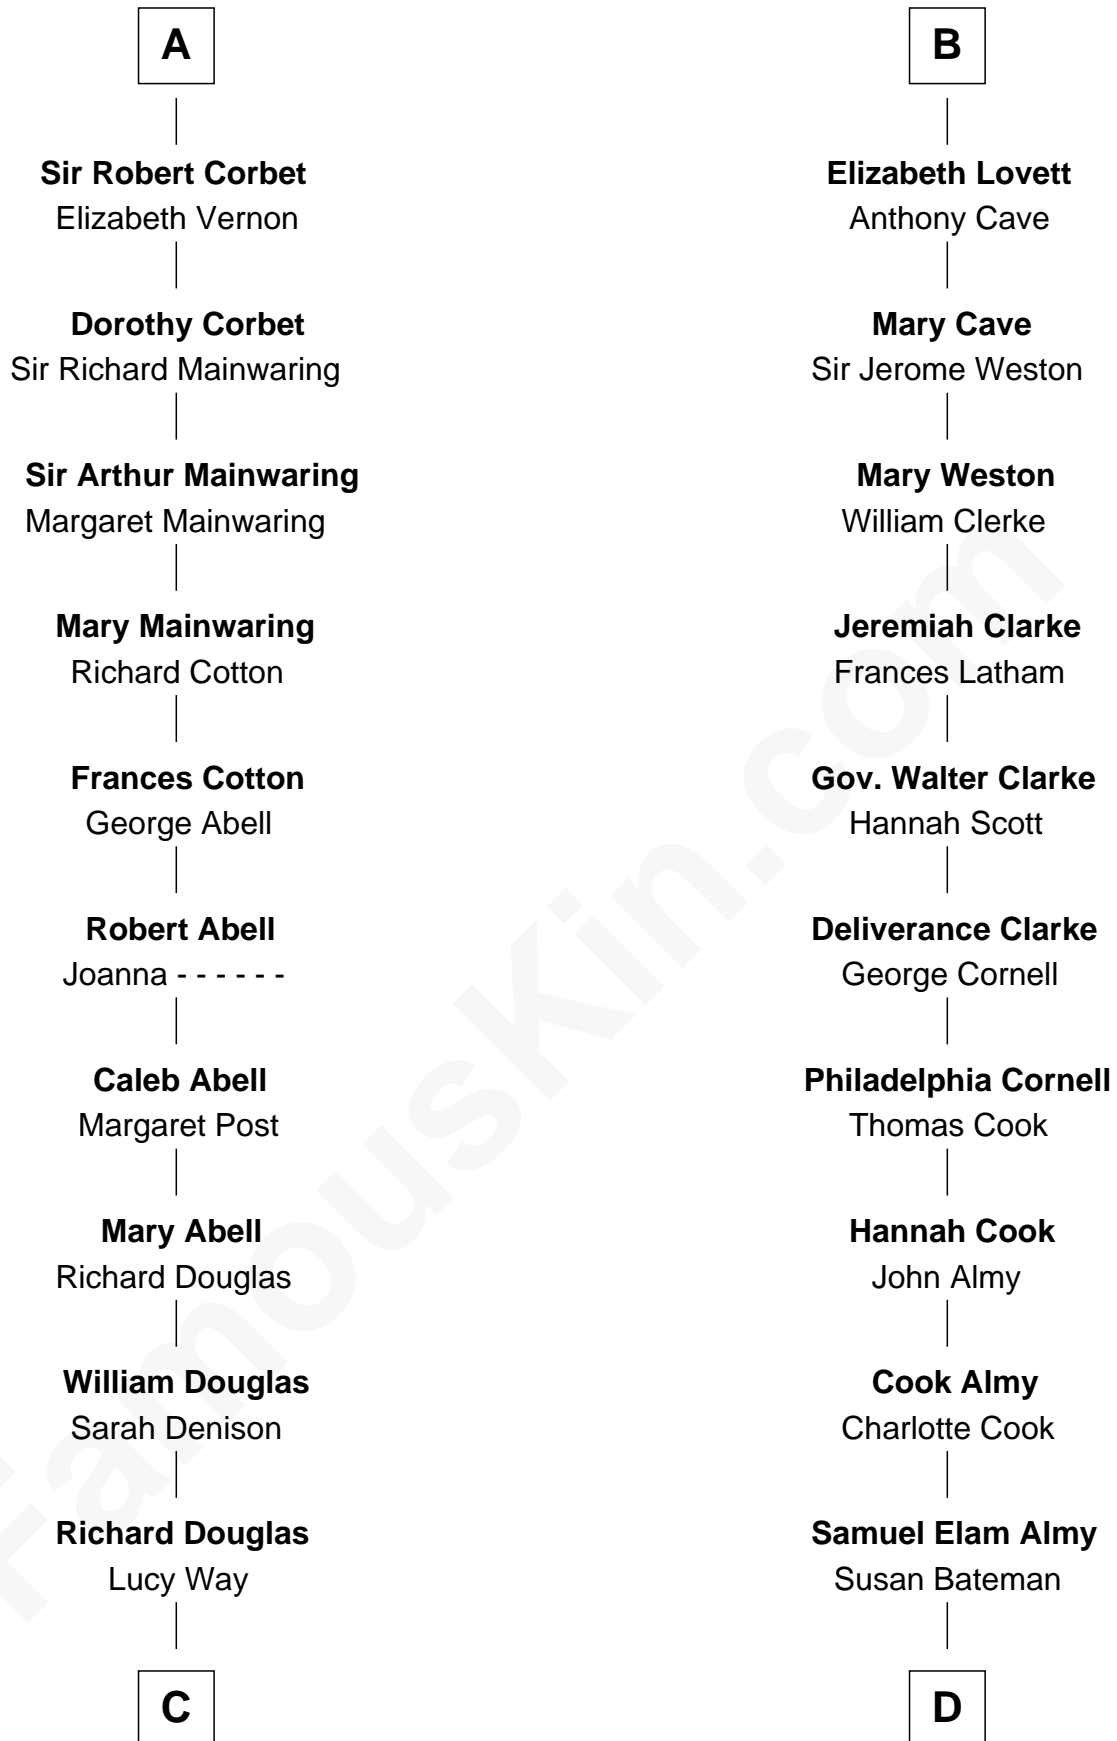

# FamousKin.com Relationship Chart of

**Melvyn Douglas**

*Movie Actor*

20th cousin of

**Marilyn Monroe**

*Actress, Model, and Singer*

**C**

**Erskine Douglas**

Sophia Garrett

**Emma Jane Douglas**

Col. George Taliaferro Shackelford

**Lena Priscilla Shackelford**

Edouard Gregory Hesselberg

**Melvyn Douglas**

*Movie Actor*

**D**

**Susan Bateman Almy**

Charles Adams Gifford

**Frederick Almy Gifford**

Elizabeth Easton Tennant

**Charles Stanley Gifford**

Gladys Pearl Monroe

**Marilyn Monroe**

*Actress, Model, and Singer*