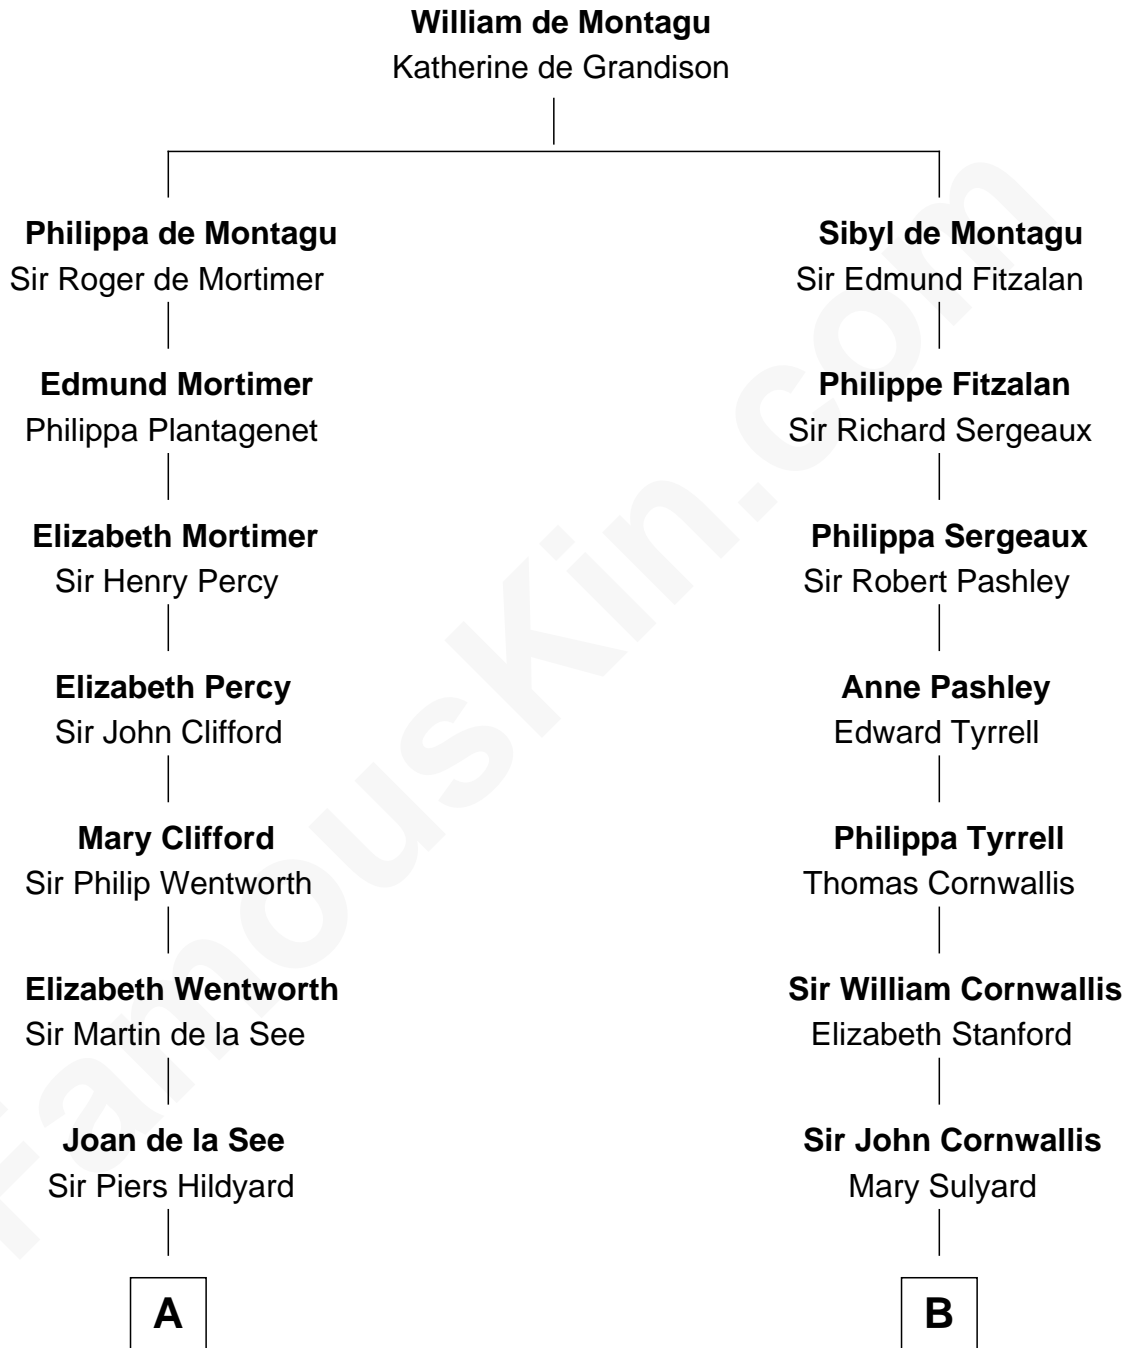

FamousKin.com Relationship Chart of

Melvyn Douglas

Movie Actor

20th cousin 1 time removed of

Marilyn Monroe

Actress, Model, and Singer

C

Nancy Thomson
Thomas Johnson Garrett

Sophia Garrett
Erskine Douglas

Emma Jane Douglas
Col. George Taliaferro Shackelford

Lena Priscilla Shackelford
Edouard Gregory Hesselberg

Melvyn Douglas
Movie Actor

D

Elizabeth Cutting Easton
William Congdon Tennant