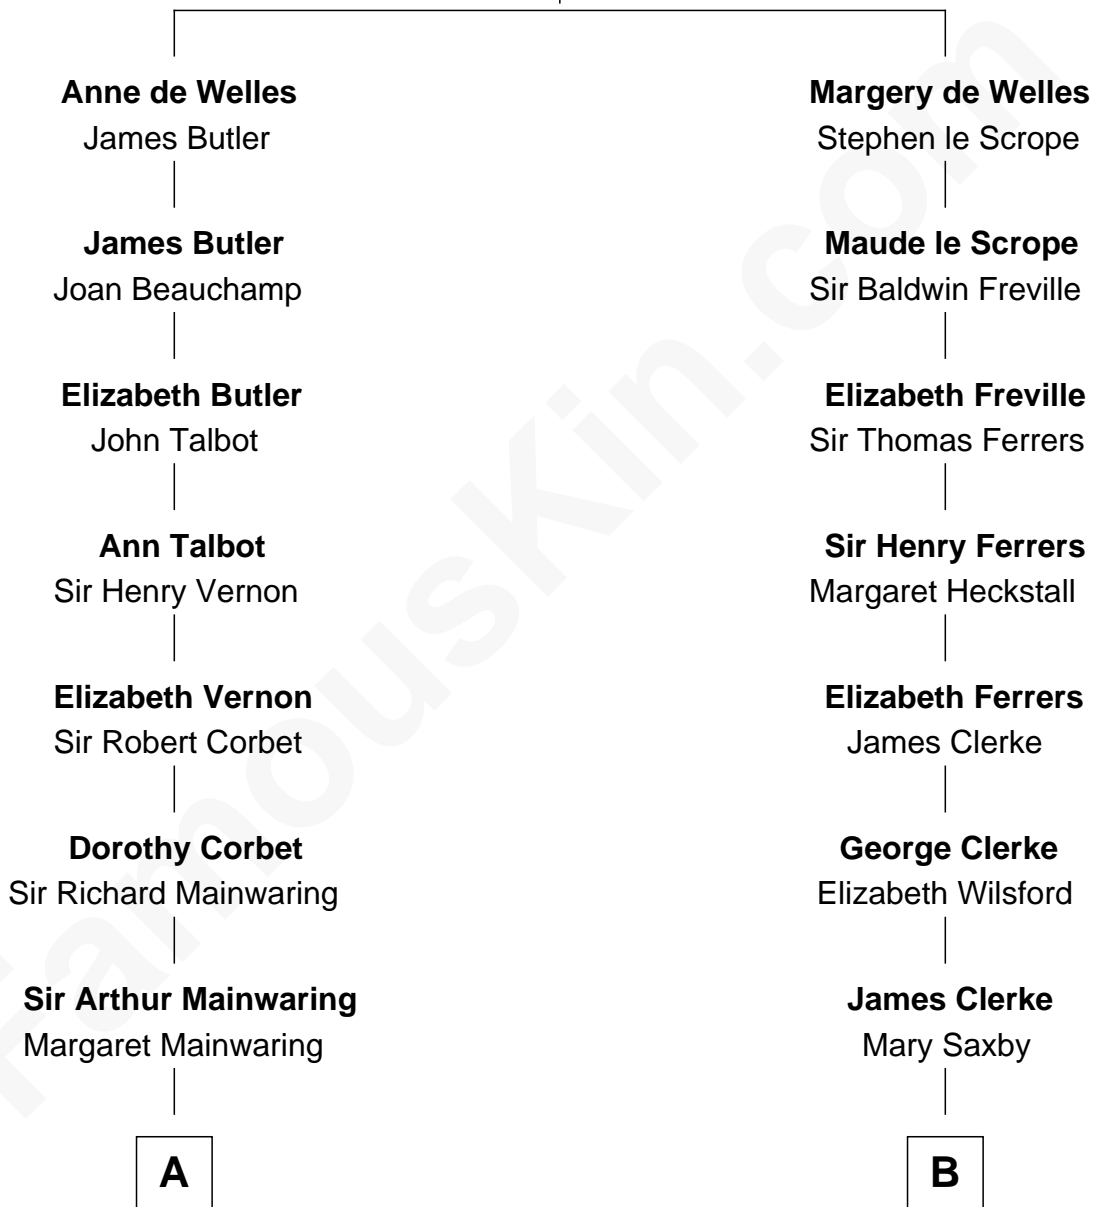

FamousKin.com Relationship Chart of

Melvyn Douglas

Movie Actor

17th cousin 1 time removed of

Marilyn Monroe

Actress, Model, and Singer

John de Welles

Maud de Roos

C

Charles Stanley Gifford

Gladys Pearl Monroe

Marilyn Monroe

Actress, Model, and Singer

FamousKin.com