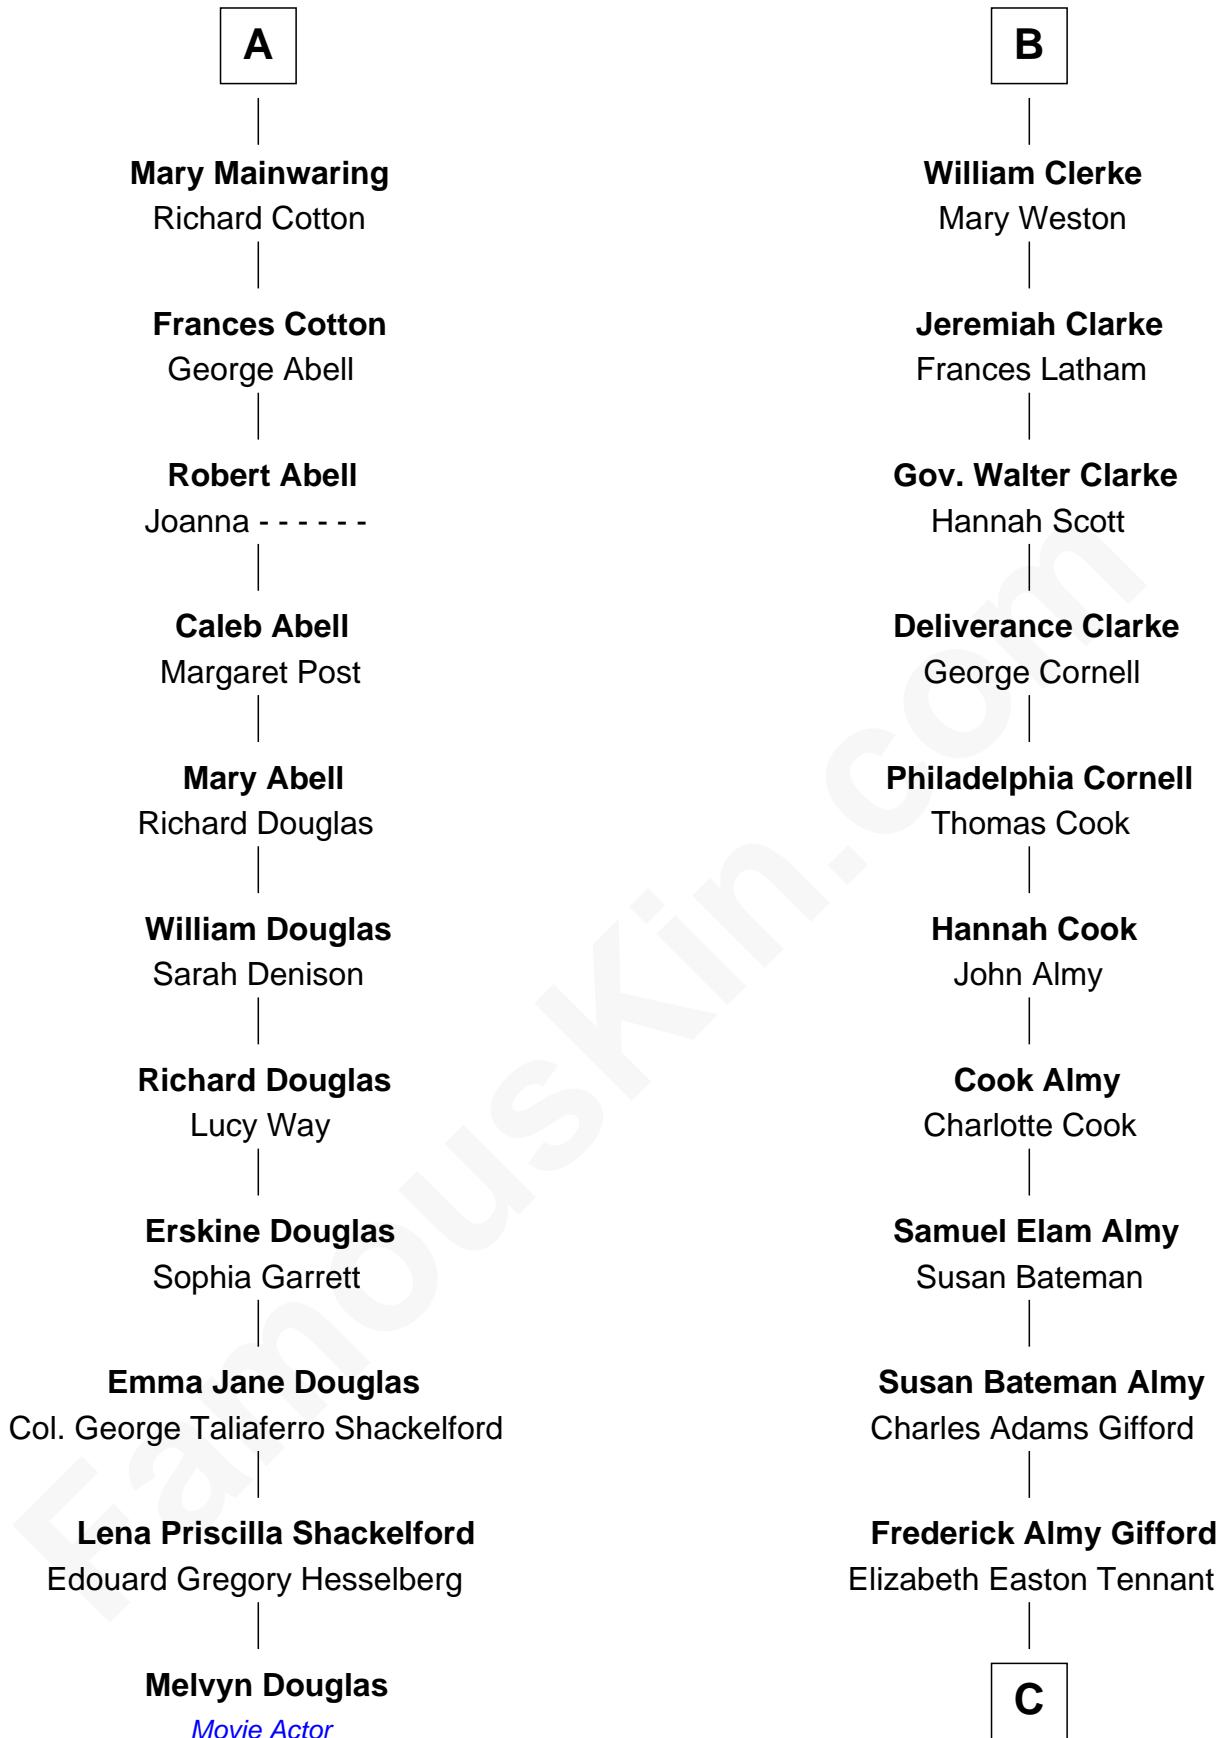

FamousKin.com Relationship Chart of

Melvyn Douglas

Movie Actor

17th cousin 1 time removed of

Marilyn Monroe

Actress, Model, and Singer

John de Welles

Maud de Roos

C

Charles Stanley Gifford

Gladys Pearl Monroe

Marilyn Monroe

Actress, Model, and Singer

FamousKin.com