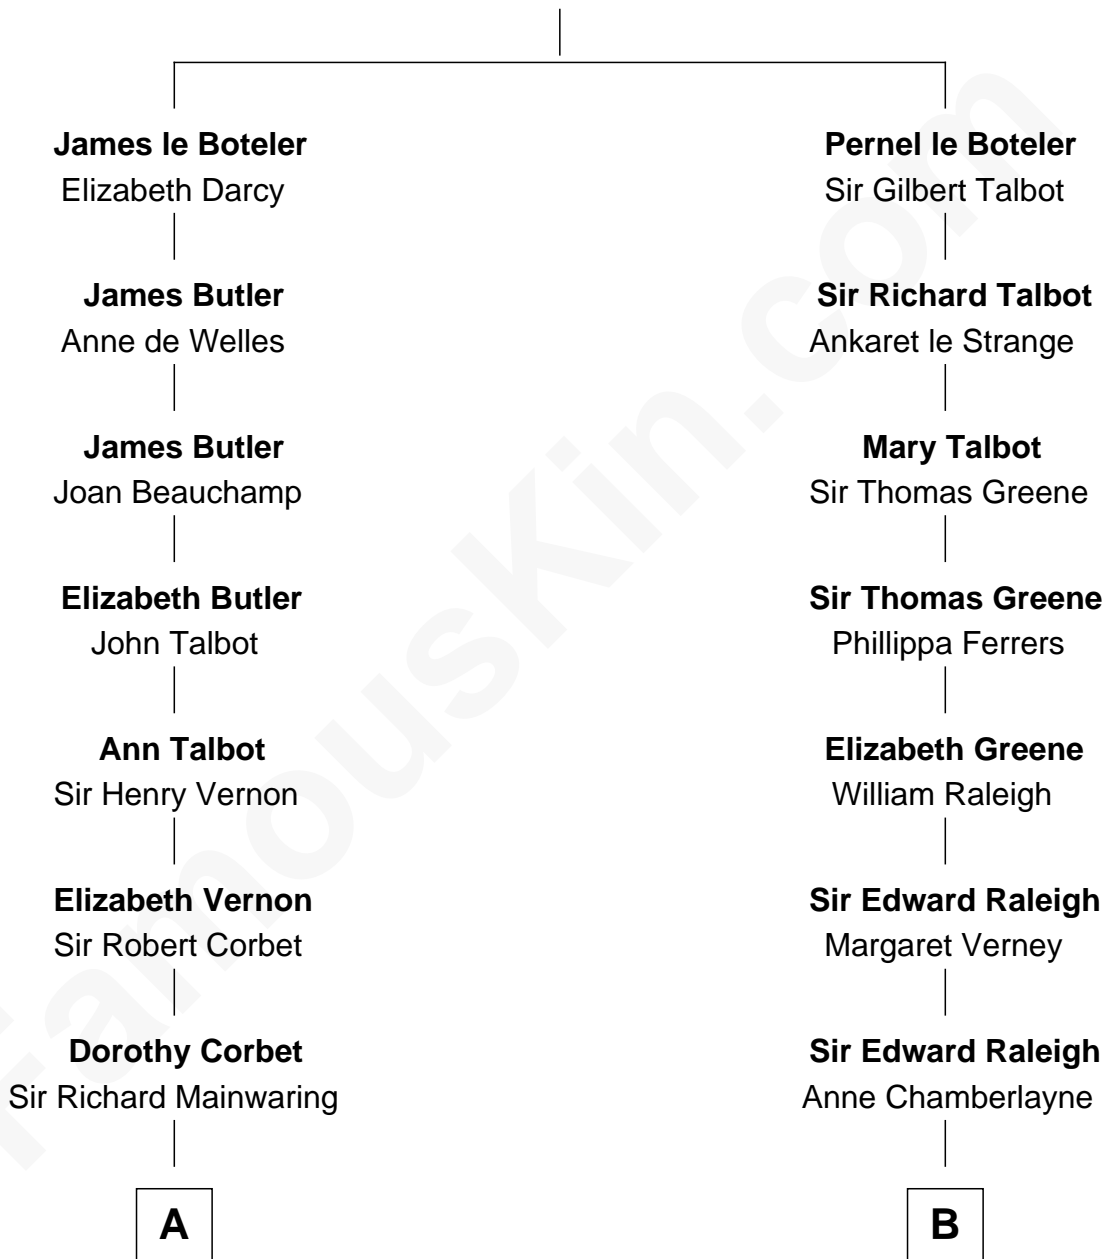

FamousKin.com
Relationship Chart of
Melvyn Douglas
Movie Actor

18th cousin 2 times removed of

Marilyn Monroe
Actress, Model, and Singer

Sir James le Boteler
 Eleanor de Bohun

C

Lena Priscilla Shackelford
Edouard Gregory Hesselberg

Melvyn Douglas
Movie Actor

D

Susan Bateman Almy
Charles Adams Gifford

Frederick Almy Gifford
Elizabeth Easton Tennant

Charles Stanley Gifford
Gladys Pearl Monroe

Marilyn Monroe
Actress, Model, and Singer

FamousKin.com