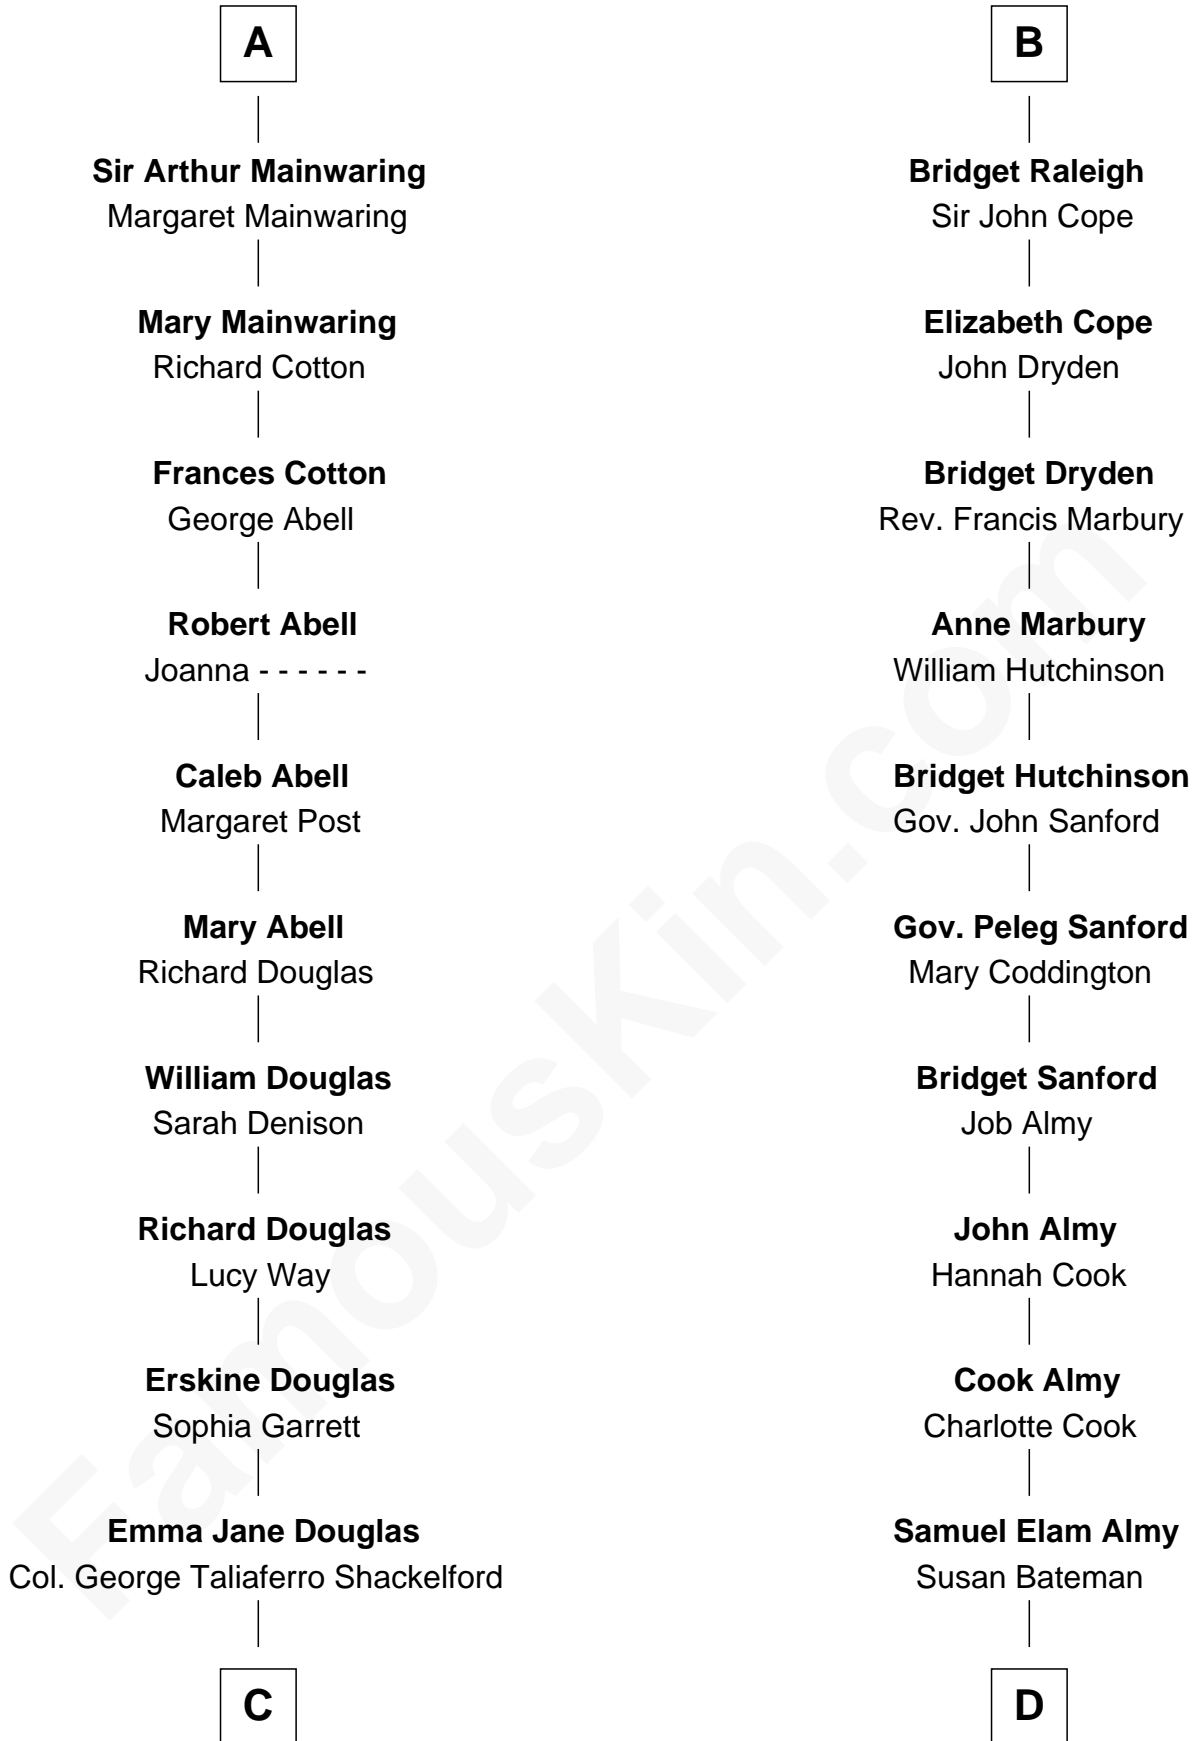

FamousKin.com
Relationship Chart of
Melvyn Douglas
Movie Actor

18th cousin 2 times removed of

Marilyn Monroe
Actress, Model, and Singer

Sir James le Boteler
 Eleanor de Bohun

C

Lena Priscilla Shackelford
Edouard Gregory Hesselberg

Melvyn Douglas
Movie Actor

D

Susan Bateman Almy
Charles Adams Gifford

Frederick Almy Gifford
Elizabeth Easton Tennant

Charles Stanley Gifford
Gladys Pearl Monroe

Marilyn Monroe
Actress, Model, and Singer

FamousKin.com