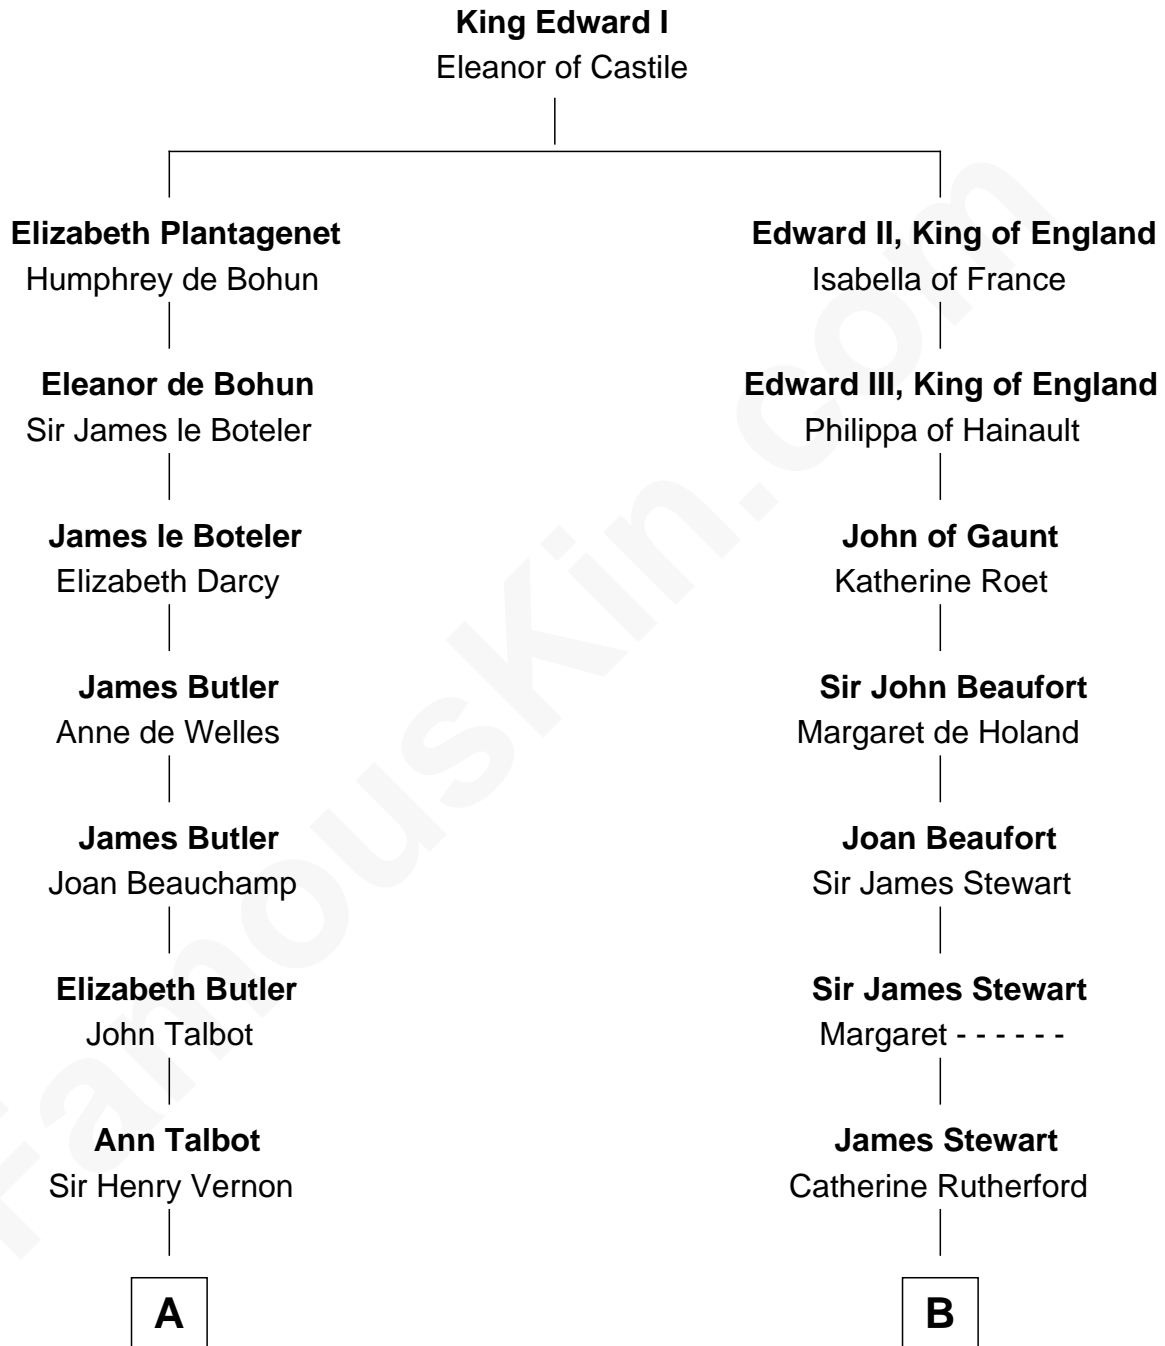

FamousKin.com Relationship Chart of

Melvyn Douglas

Movie Actor

17th cousin 3 times removed of

Noel Coward

Playwright, Actor, and Songwriter

C

—
Erskine Douglas

Sophia Garrett

—
Emma Jane Douglas

Col. George Taliaferro Shackelford

—
Lena Priscilla Shackelford

Edouard Gregory Hesselberg

—
Melvyn Douglas

Movie Actor

FamousKin.com