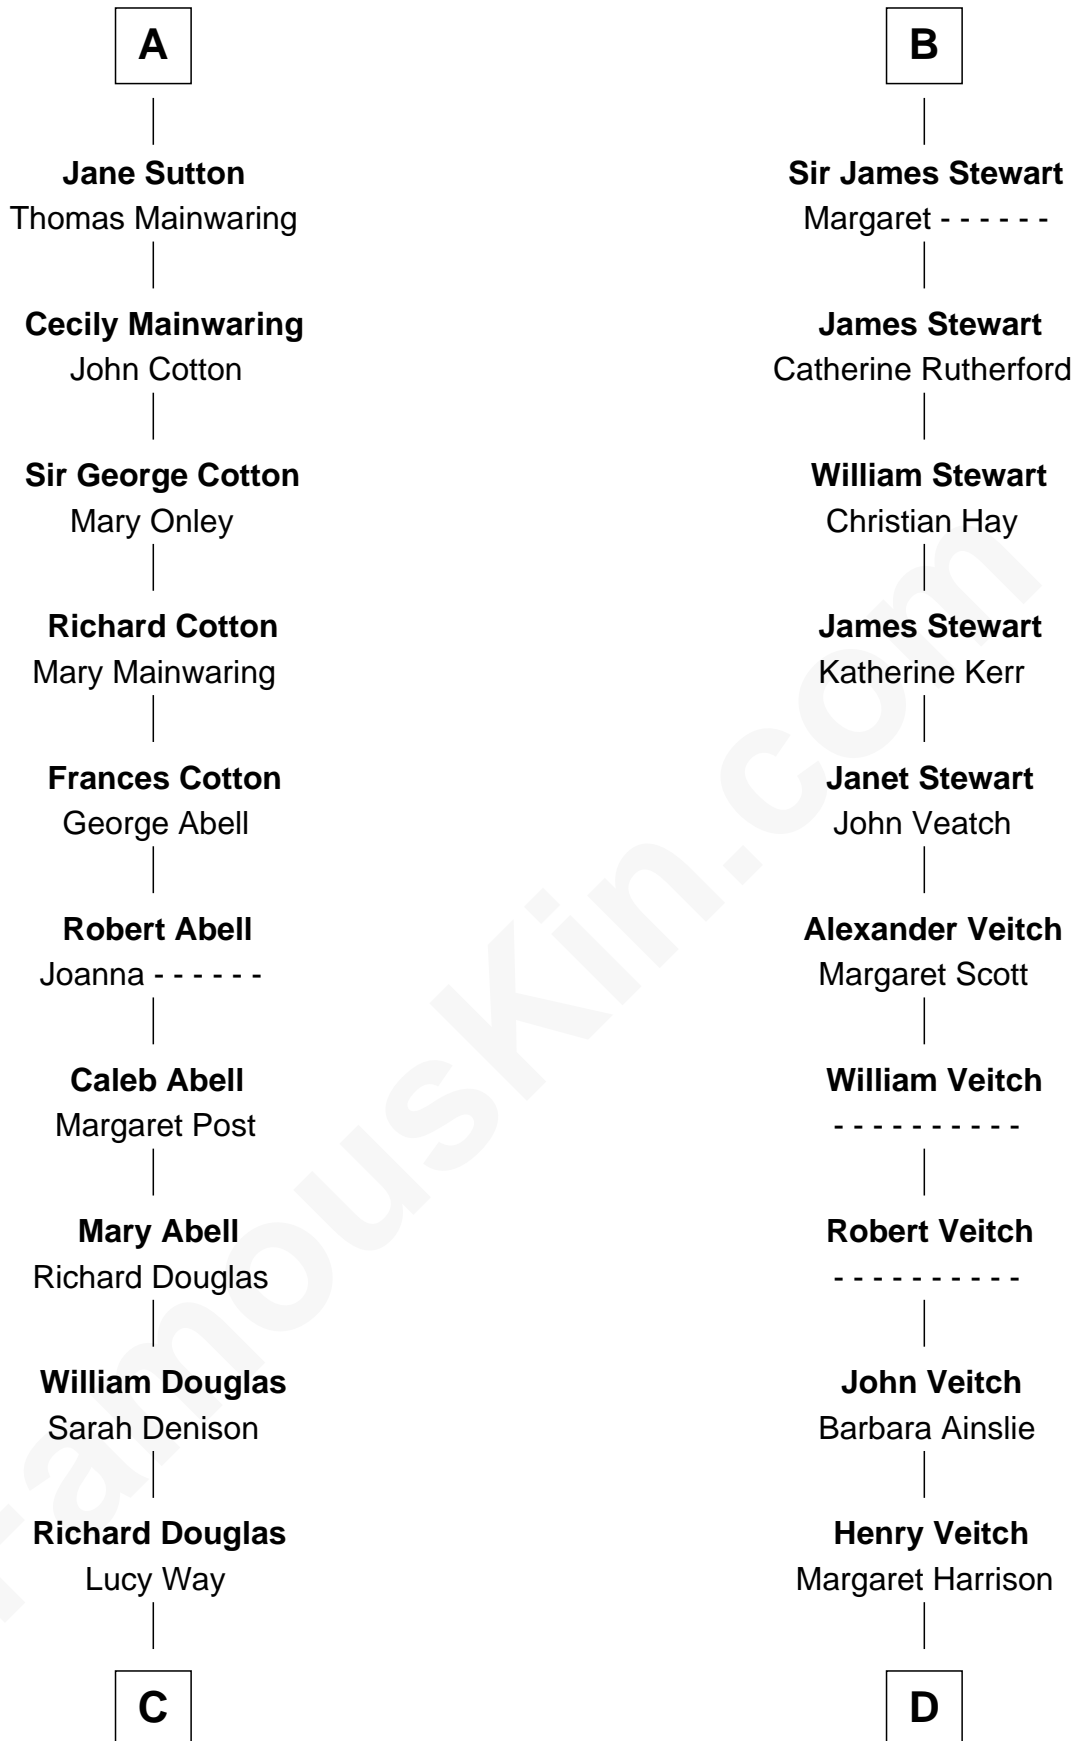

FamousKin.com Relationship Chart of

Melvyn Douglas

Movie Actor

19th cousin 1 time removed of

Noel Coward

Playwright, Actor, and Songwriter

C

Erskine Douglas

Sophia Garrett

Emma Jane Douglas

Col. George Taliaferro Shackelford

Lena Priscilla Shackelford

Edouard Gregory Hesselberg

Melvyn Douglas

Movie Actor

D

Henry Gordon Veitch

Mary Kathleen Synch

Violet Agnes Veitch

Arthur Sabin Coward

Noel Coward

Playwright, Actor, and Songwriter