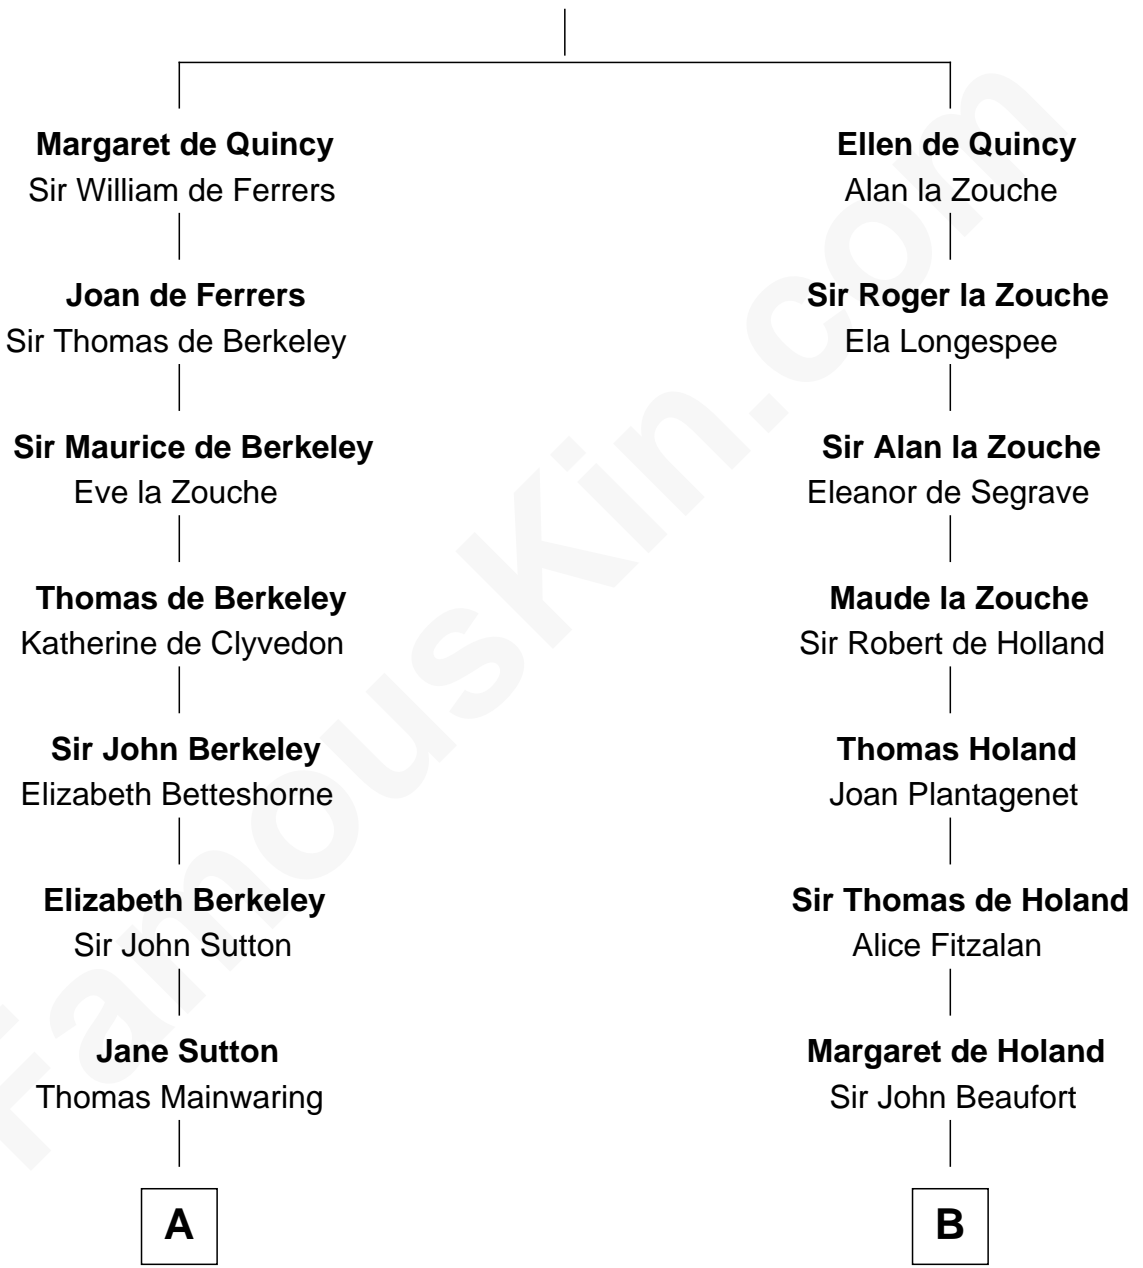

## Relationship Chart of

**Melvyn Douglas**

*Movie Actor*

19th cousin 1 time removed of

**Noel Coward**

*Playwright, Actor, and Songwriter*

**Sir Roger de Quincy**

Helen of Galloway

**C**

**Emma Jane Douglas**  
Col. George Taliaferro Shackelford

**Lena Priscilla Shackelford**  
Edouard Gregory Hesselberg

**Melvyn Douglas**  
*Movie Actor*

**D**

**Henry Veitch**  
Margaret Harrison

**Henry Gordon Veitch**  
Mary Kathleen Synch

**Violet Agnes Veitch**  
Arthur Sabin Coward

**Noel Coward**  
*Playwright, Actor, and Songwriter*

FamousKin.com