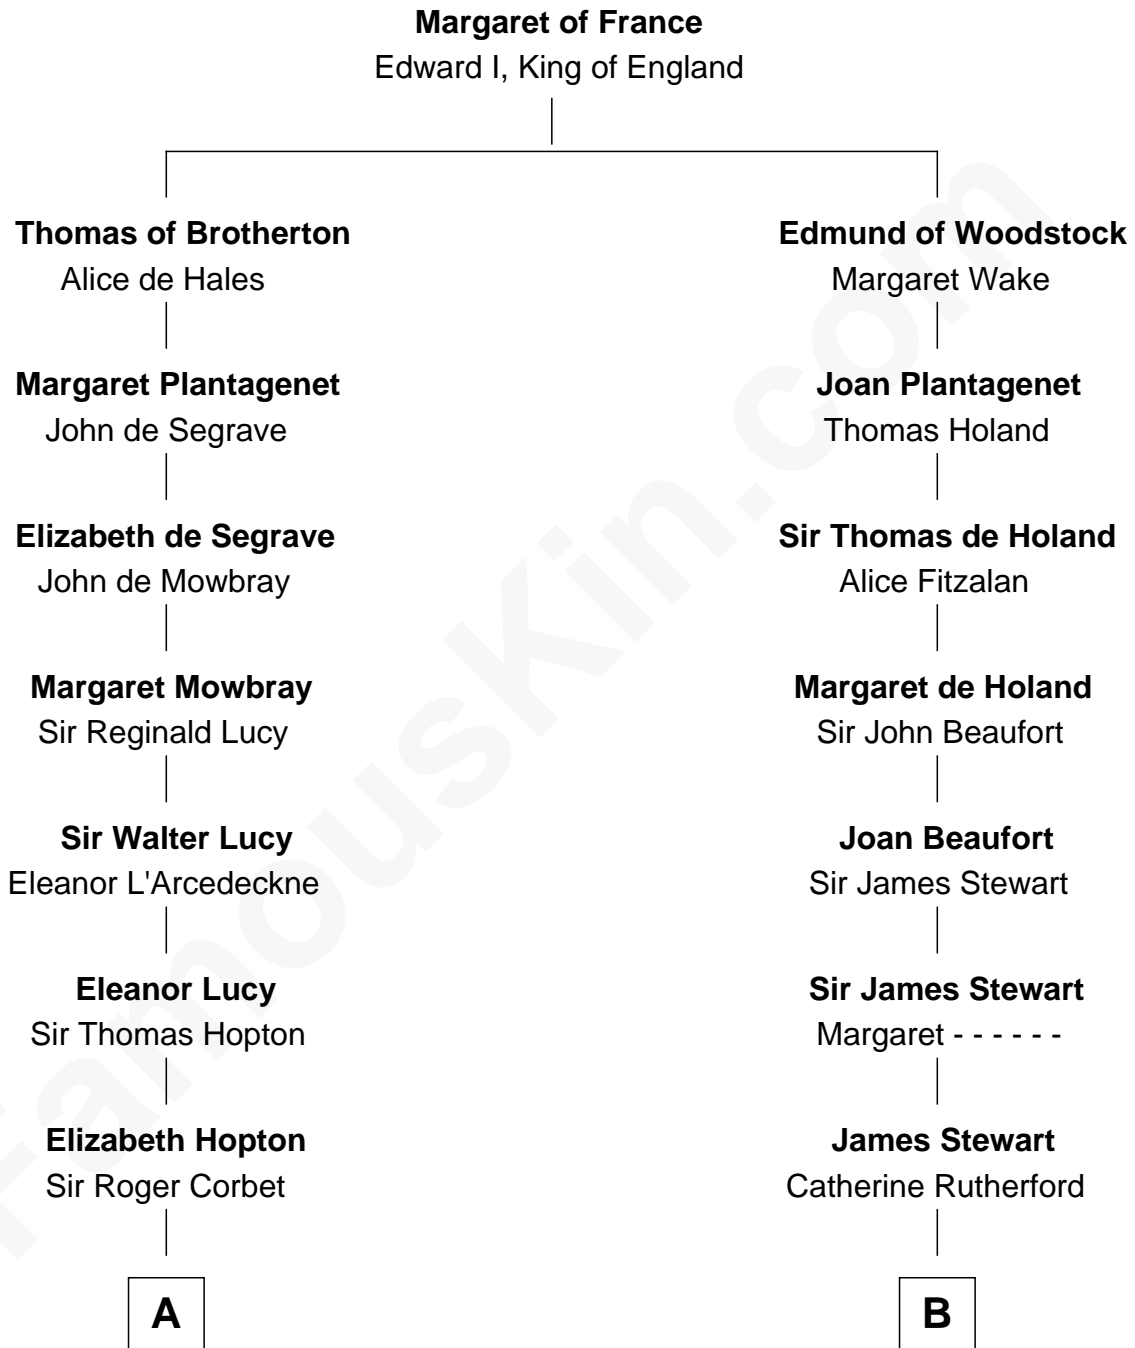

FamousKin.com

Relationship Chart of

Melvyn Douglas

Movie Actor

17th cousin 4 times removed of

Noel Coward

Playwright, Actor, and Songwriter

C

Richard Douglas

Lucy Way

Erskine Douglas

Sophia Garrett

Emma Jane Douglas

Col. George Taliaferro Shackelford

Lena Priscilla Shackelford

Edouard Gregory Hesselberg