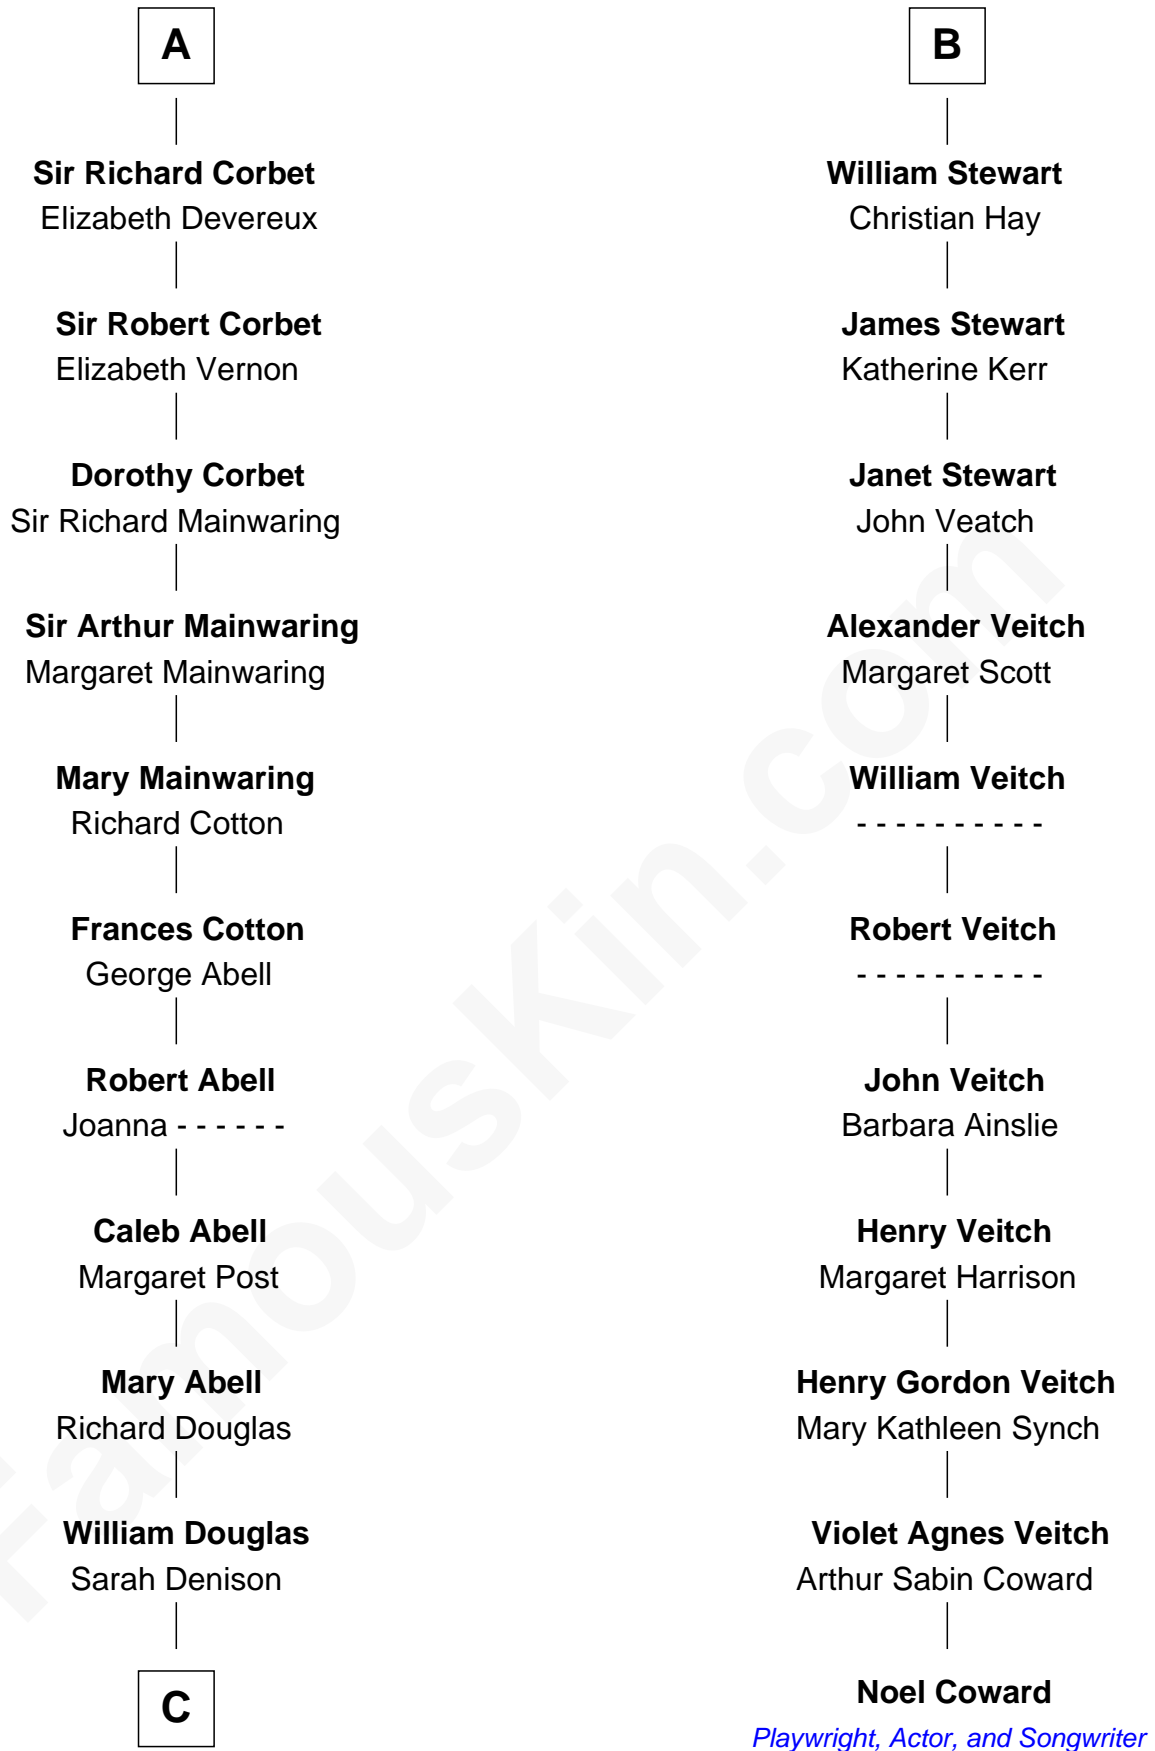

FamousKin.com

Relationship Chart of

Melvyn Douglas

Movie Actor

17th cousin 4 times removed of

Noel Coward

Playwright, Actor, and Songwriter

C

Richard Douglas

Lucy Way

Erskine Douglas

Sophia Garrett

Emma Jane Douglas

Col. George Taliaferro Shackelford

Lena Priscilla Shackelford

Edouard Gregory Hesselberg