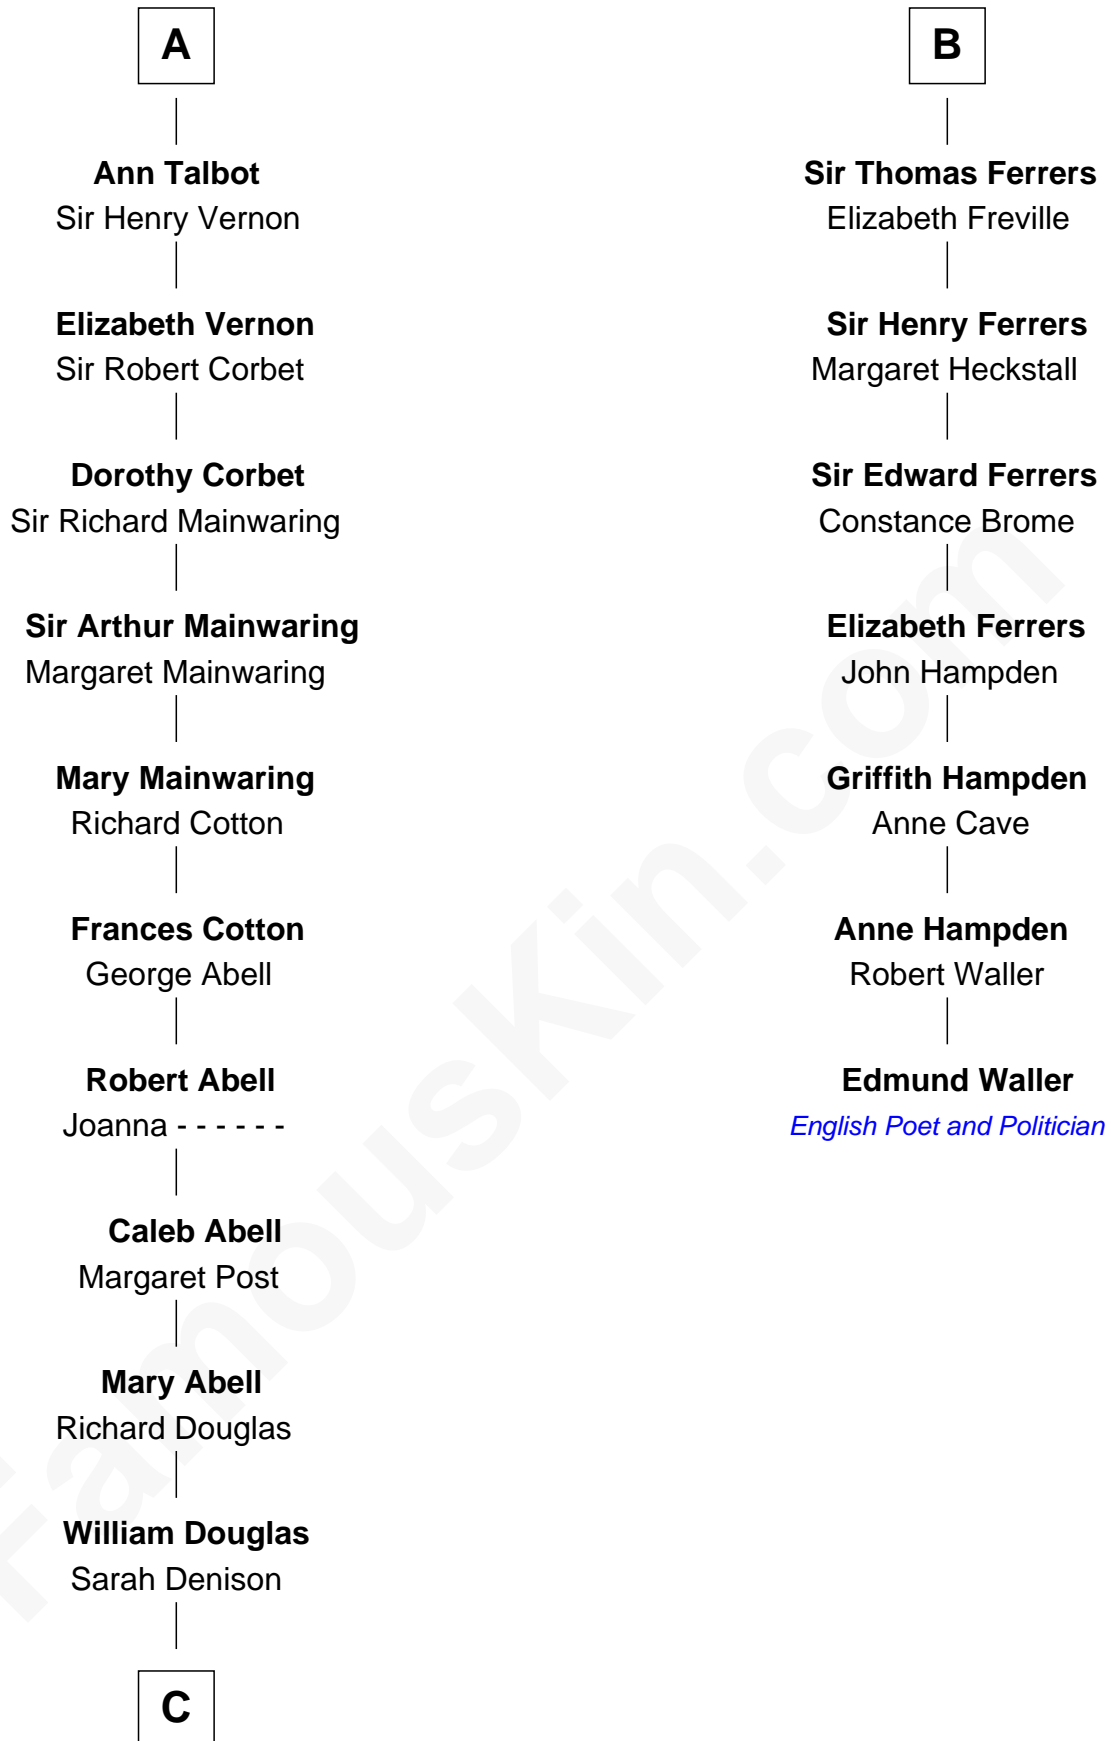

FamousKin.com Relationship Chart of

Melvyn Douglas

Movie Actor

13th cousin 8 times removed of

Edmund Waller

English Poet and Politician

Sir Humphrey de Bohun

Maud of Eu

C

Richard Douglas

Lucy Way

Erskine Douglas

Sophia Garrett

Emma Jane Douglas

Col. George Taliaferro Shackelford

Lena Priscilla Shackelford