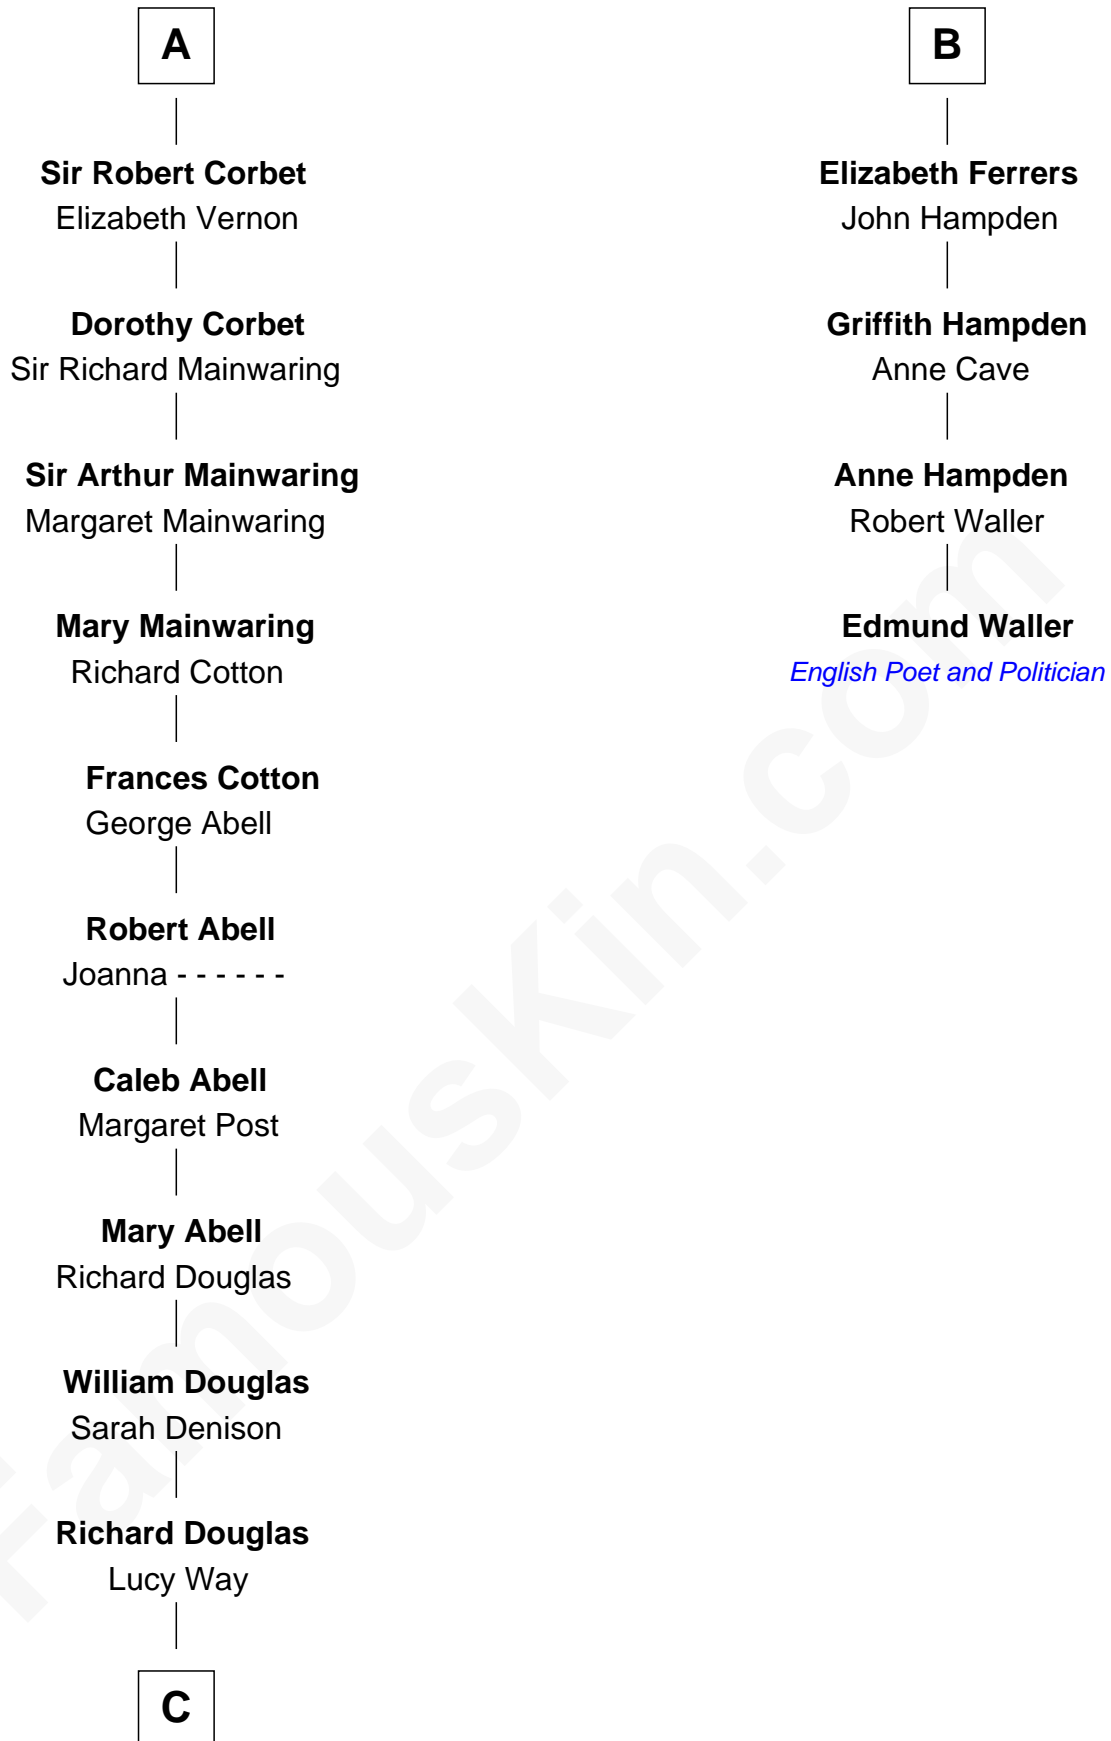

## Relationship Chart of

**Melvyn Douglas**  
Movie Actor

10th cousin 10 times removed of

**Edmund Waller**  
English Poet and Politician

**Sir Thebaud de Verdun**

*with wife*  
*Maud Mortimer*

*with wife*  
*Elizabeth de Clare*

**Sir Walter Devereux**  
Anne Ferrers

**Sir Henry Ferrers**  
Margaret Heckstall

**Elizabeth Devereux**  
Sir Richard Corbet

**Sir Edward Ferrers**  
Constance Brome

**A**

**B**

**C**

—  
**Erskine Douglas**