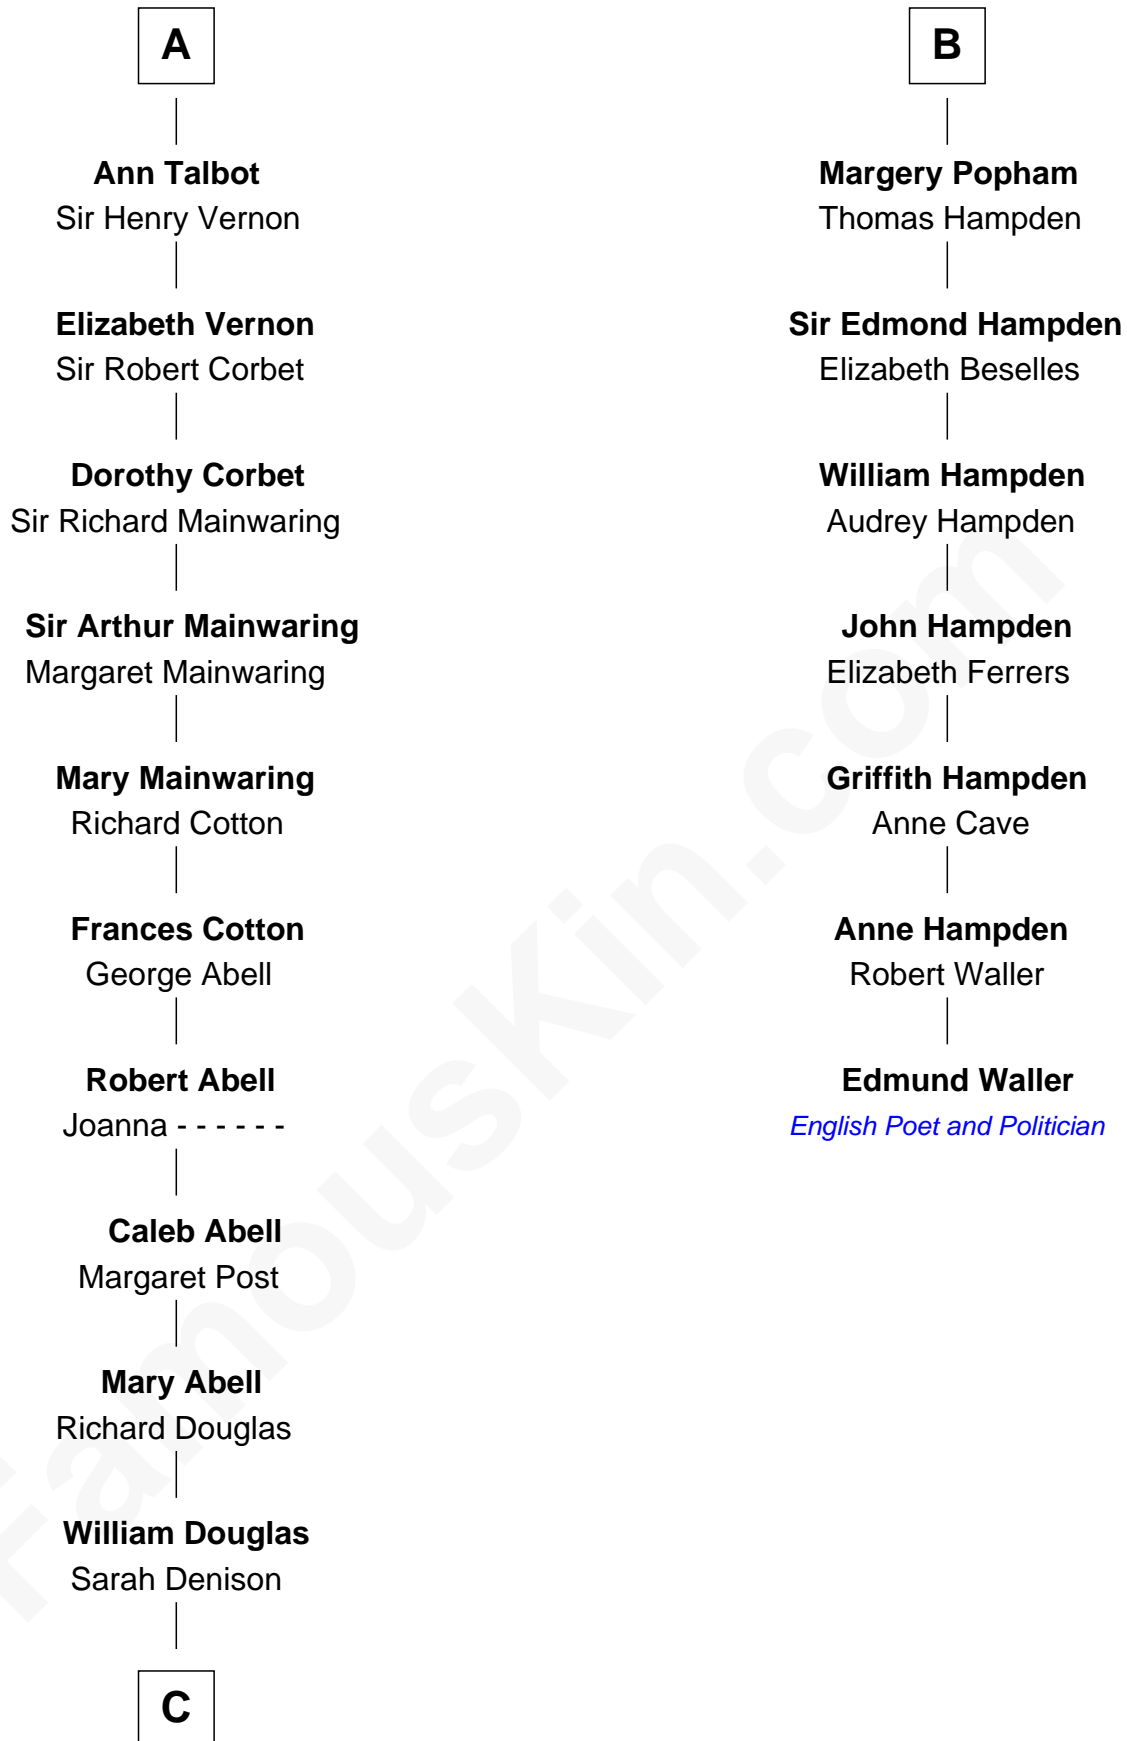

FamousKin.com Relationship Chart of

Melvyn Douglas

Movie Actor

13th cousin 8 times removed of

Edmund Waller

English Poet and Politician

Sir Geoffrey FitzPiers

Aveline de Clare

C

Richard Douglas

Lucy Way

Erskine Douglas

Sophia Garrett

Emma Jane Douglas

Col. George Taliaferro Shackelford

Lena Priscilla Shackelford