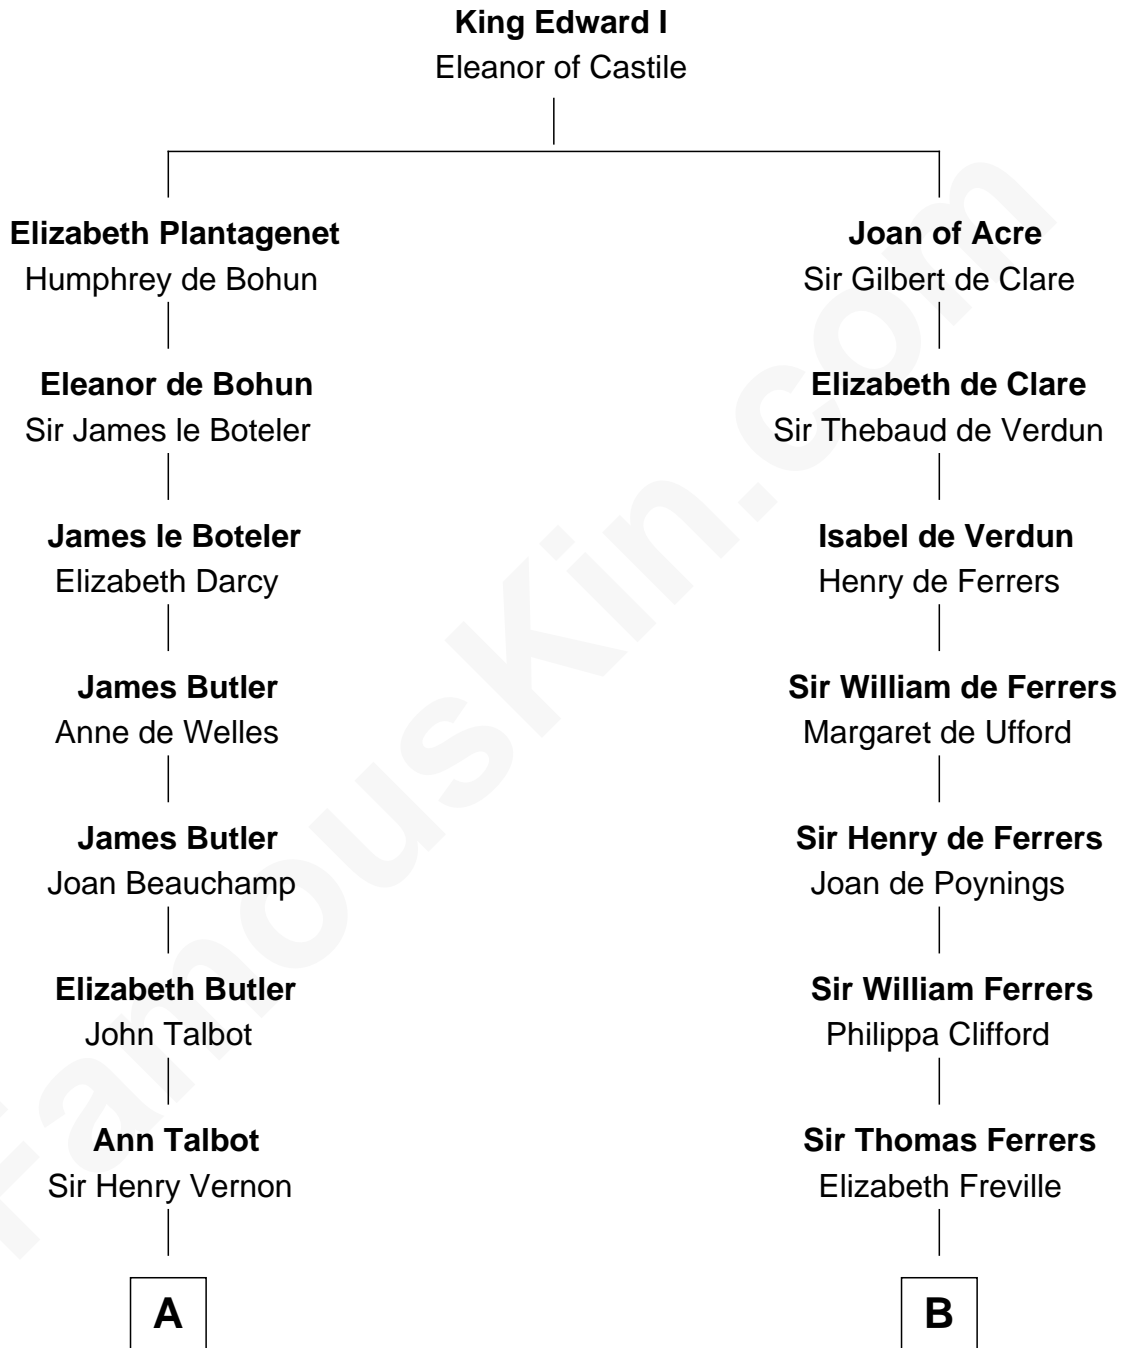

# FamousKin.com Relationship Chart of

**Melvyn Douglas**

*Movie Actor*

12th cousin 8 times removed of

**Edmund Waller**

*English Poet and Politician*

**C**

—  
**Erskine Douglas**

Sophia Garrett

—  
**Emma Jane Douglas**

Col. George Taliaferro Shackelford

—  
**Lena Priscilla Shackelford**

Edouard Gregory Hesselberg

—  
**Melvyn Douglas**

*Movie Actor*

FamousKin.com