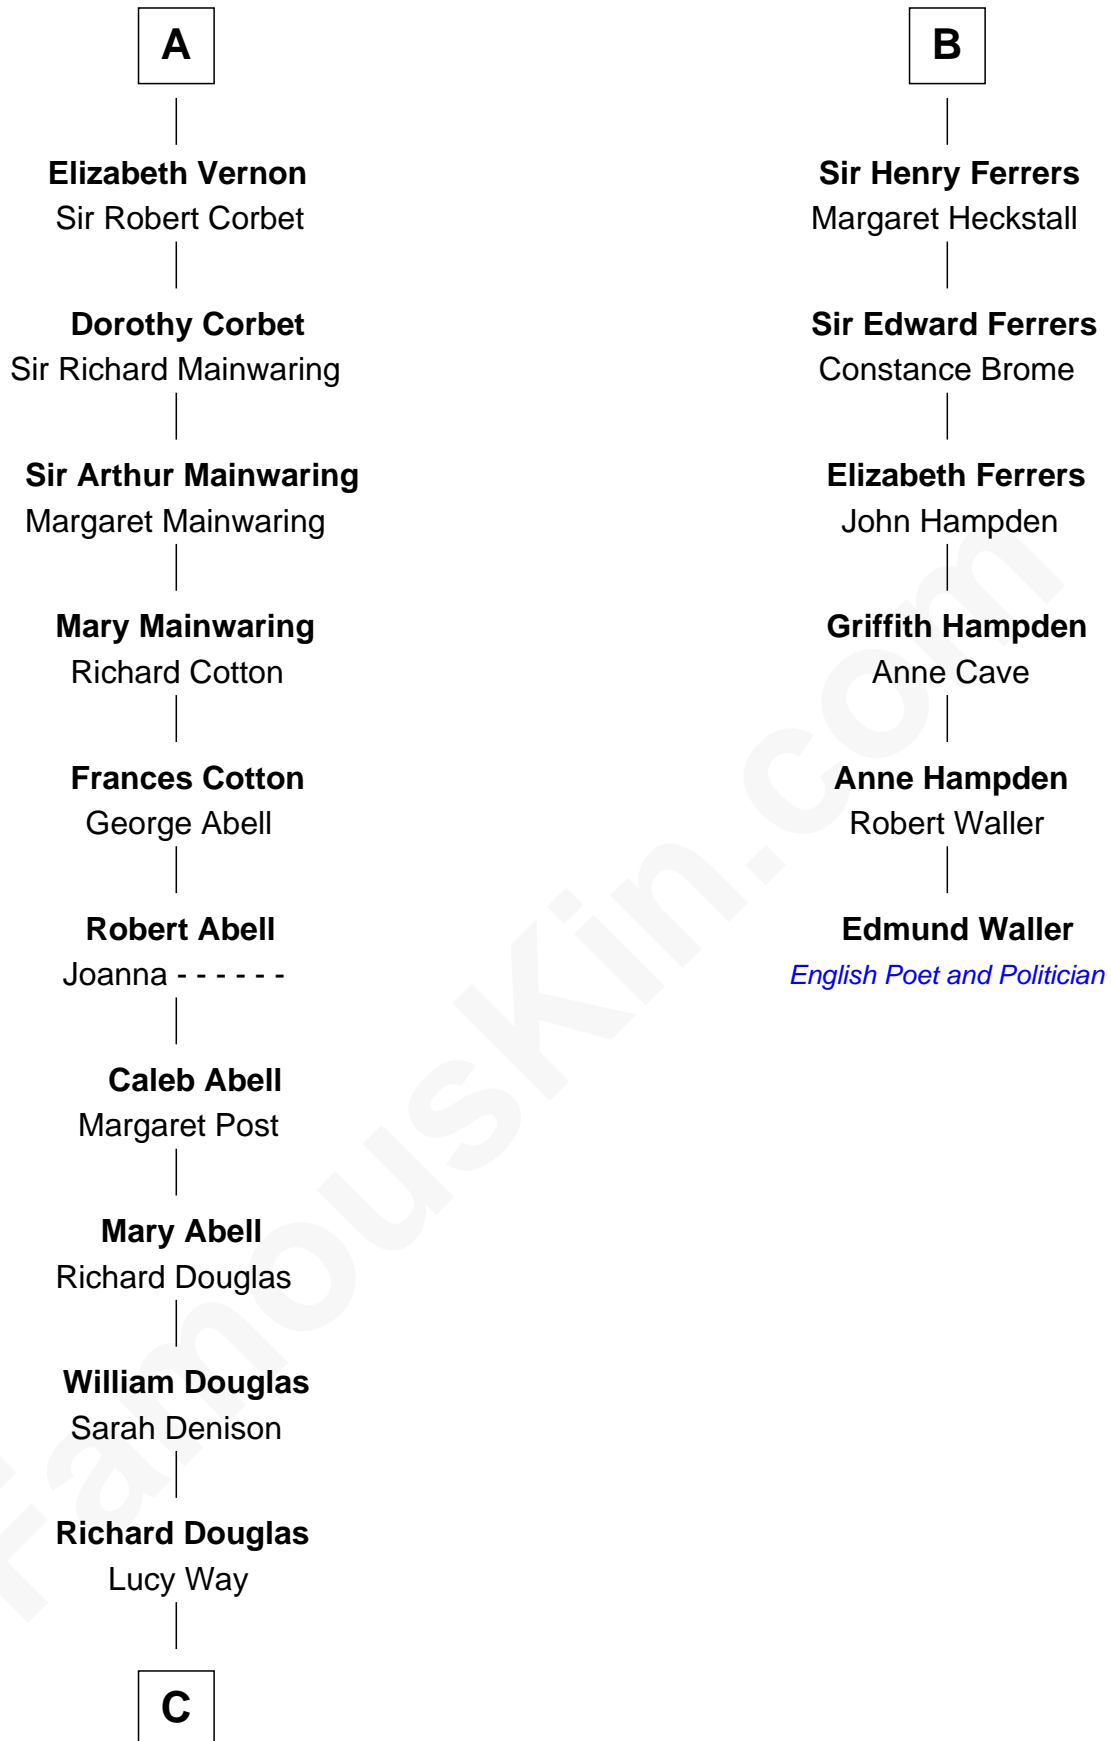

# FamousKin.com Relationship Chart of

**Melvyn Douglas**

*Movie Actor*

12th cousin 8 times removed of

**Edmund Waller**

*English Poet and Politician*

**C**

—  
**Erskine Douglas**

Sophia Garrett

—  
**Emma Jane Douglas**

Col. George Taliaferro Shackelford

—  
**Lena Priscilla Shackelford**

Edouard Gregory Hesselberg

—  
**Melvyn Douglas**

*Movie Actor*

FamousKin.com