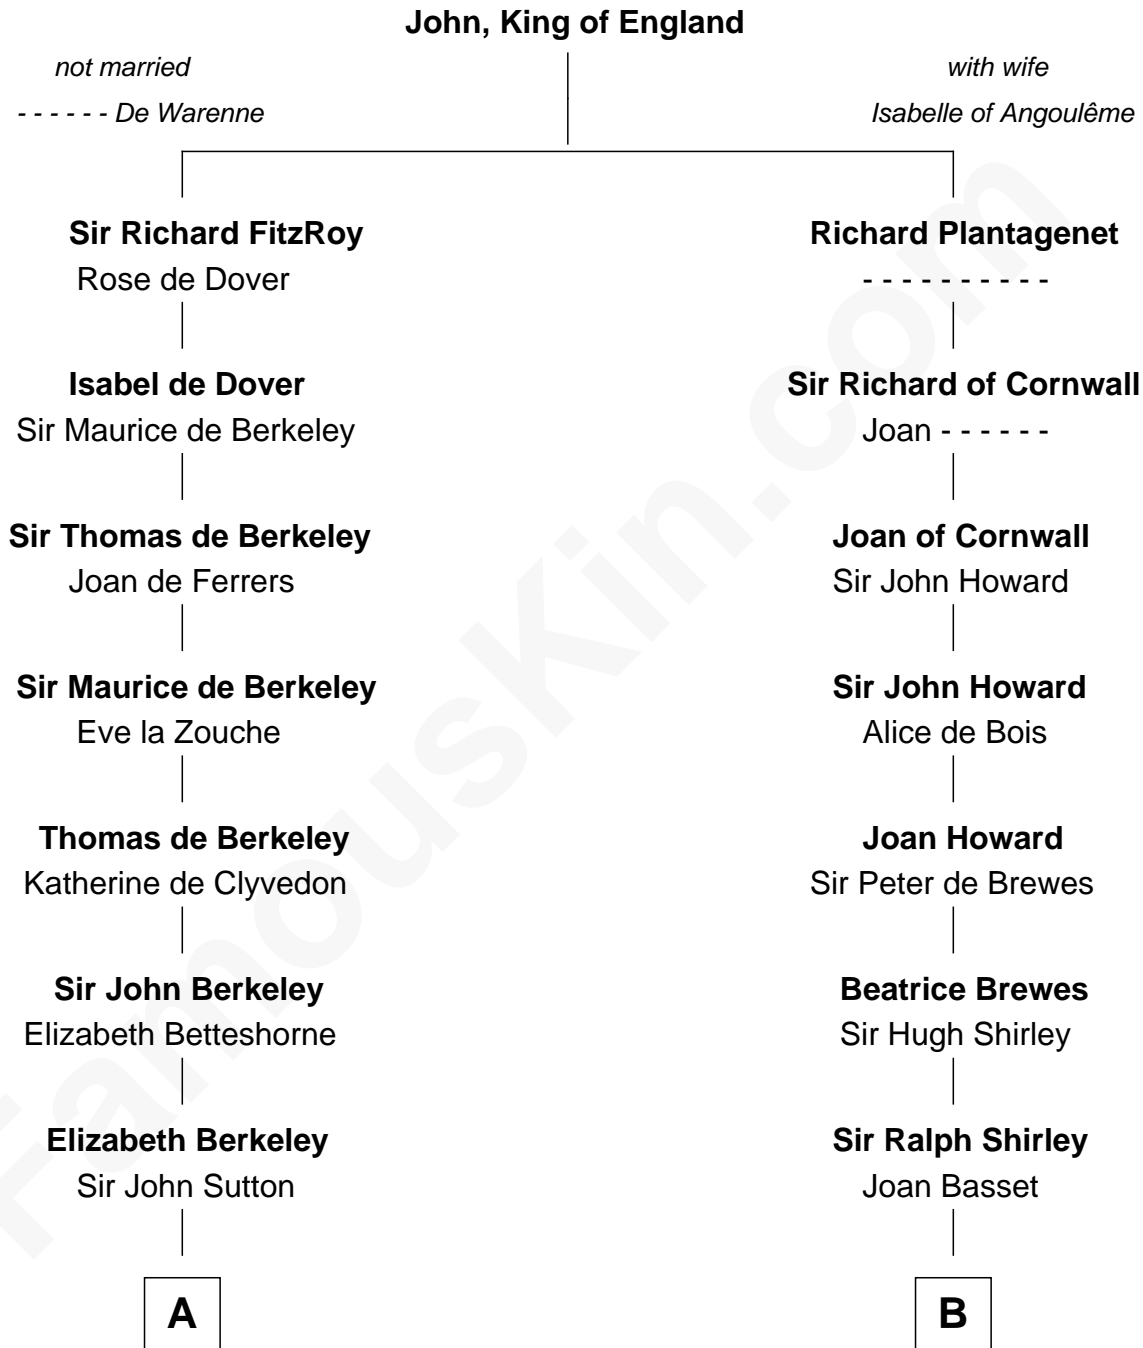

FamousKin.com
Relationship Chart of
Melvyn Douglas
Movie Actor

13th cousin 7 times removed of
Edmund Waller
English Poet and Politician

C

—
Erskine Douglas

Sophia Garrett

—
Emma Jane Douglas

Col. George Taliaferro Shackelford

—
Lena Priscilla Shackelford

Edouard Gregory Hesselberg

—
Melvyn Douglas

Movie Actor

FamousKin.com