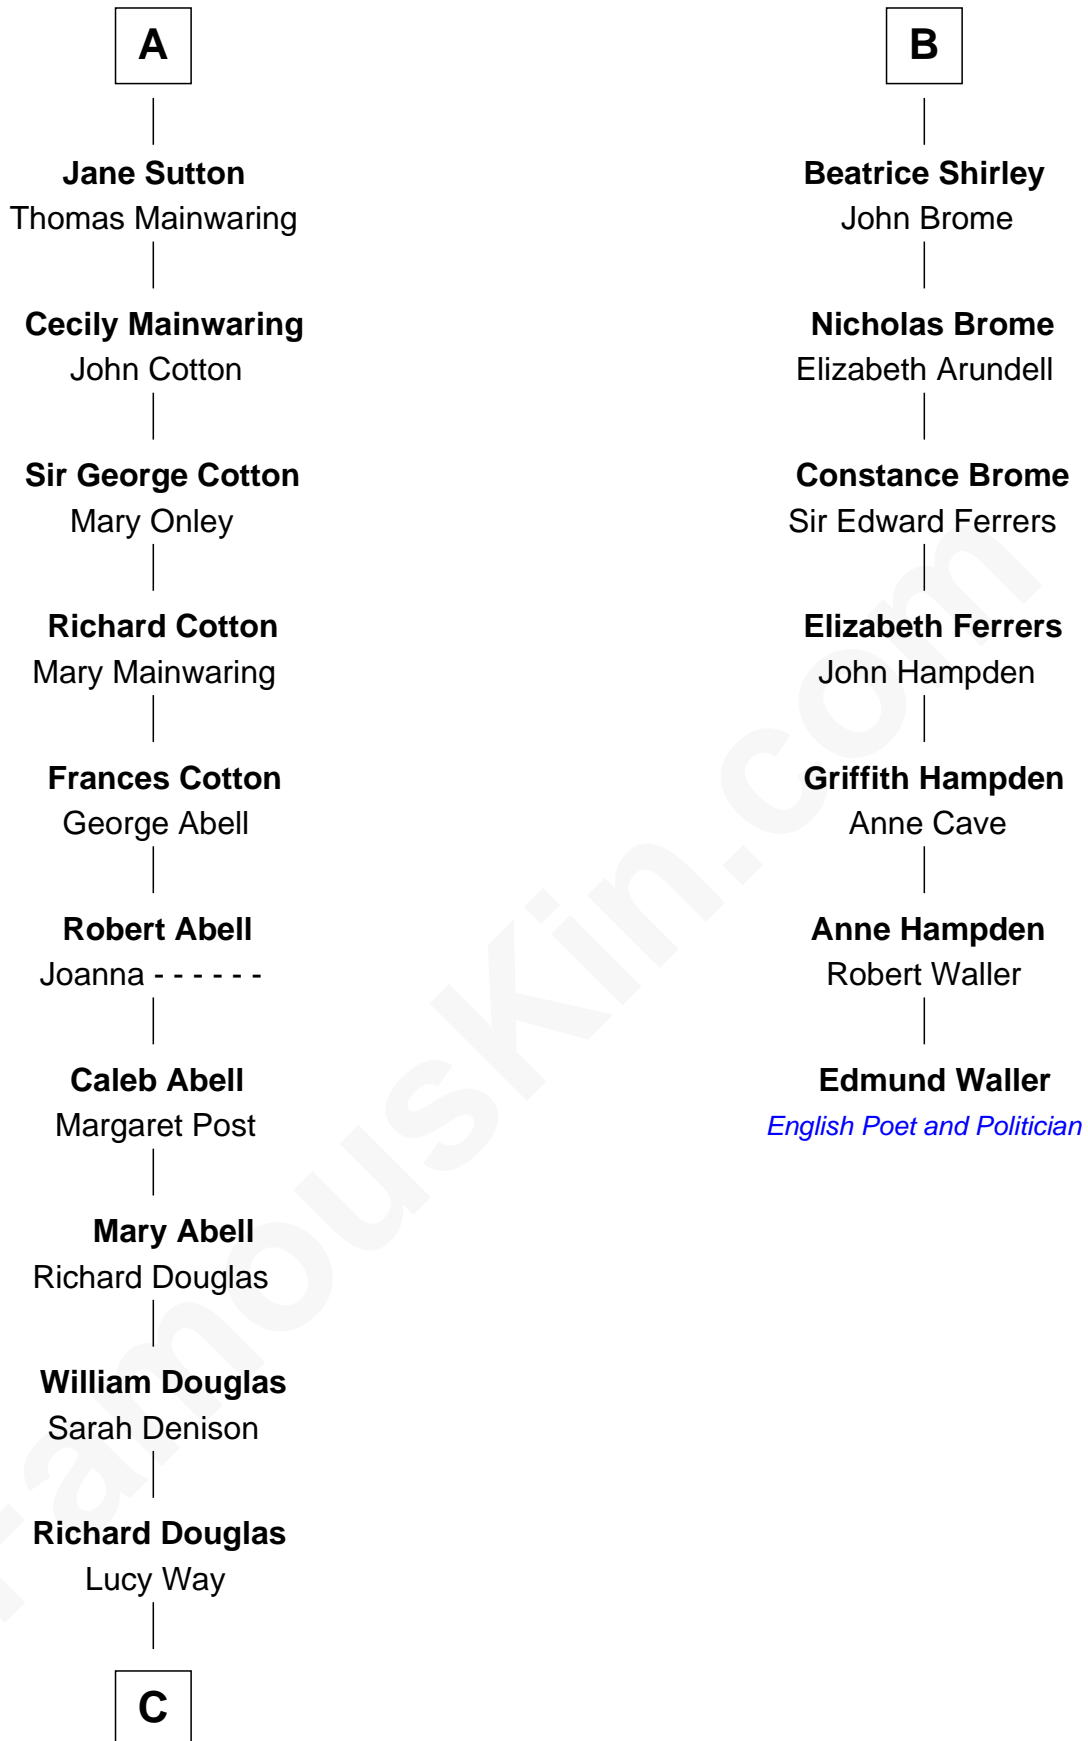

FamousKin.com
Relationship Chart of
Melvyn Douglas
Movie Actor

13th cousin 7 times removed of
Edmund Waller
English Poet and Politician

C

—
Erskine Douglas

Sophia Garrett

—
Emma Jane Douglas

Col. George Taliaferro Shackelford

—
Lena Priscilla Shackelford

Edouard Gregory Hesselberg

—
Melvyn Douglas

Movie Actor

FamousKin.com