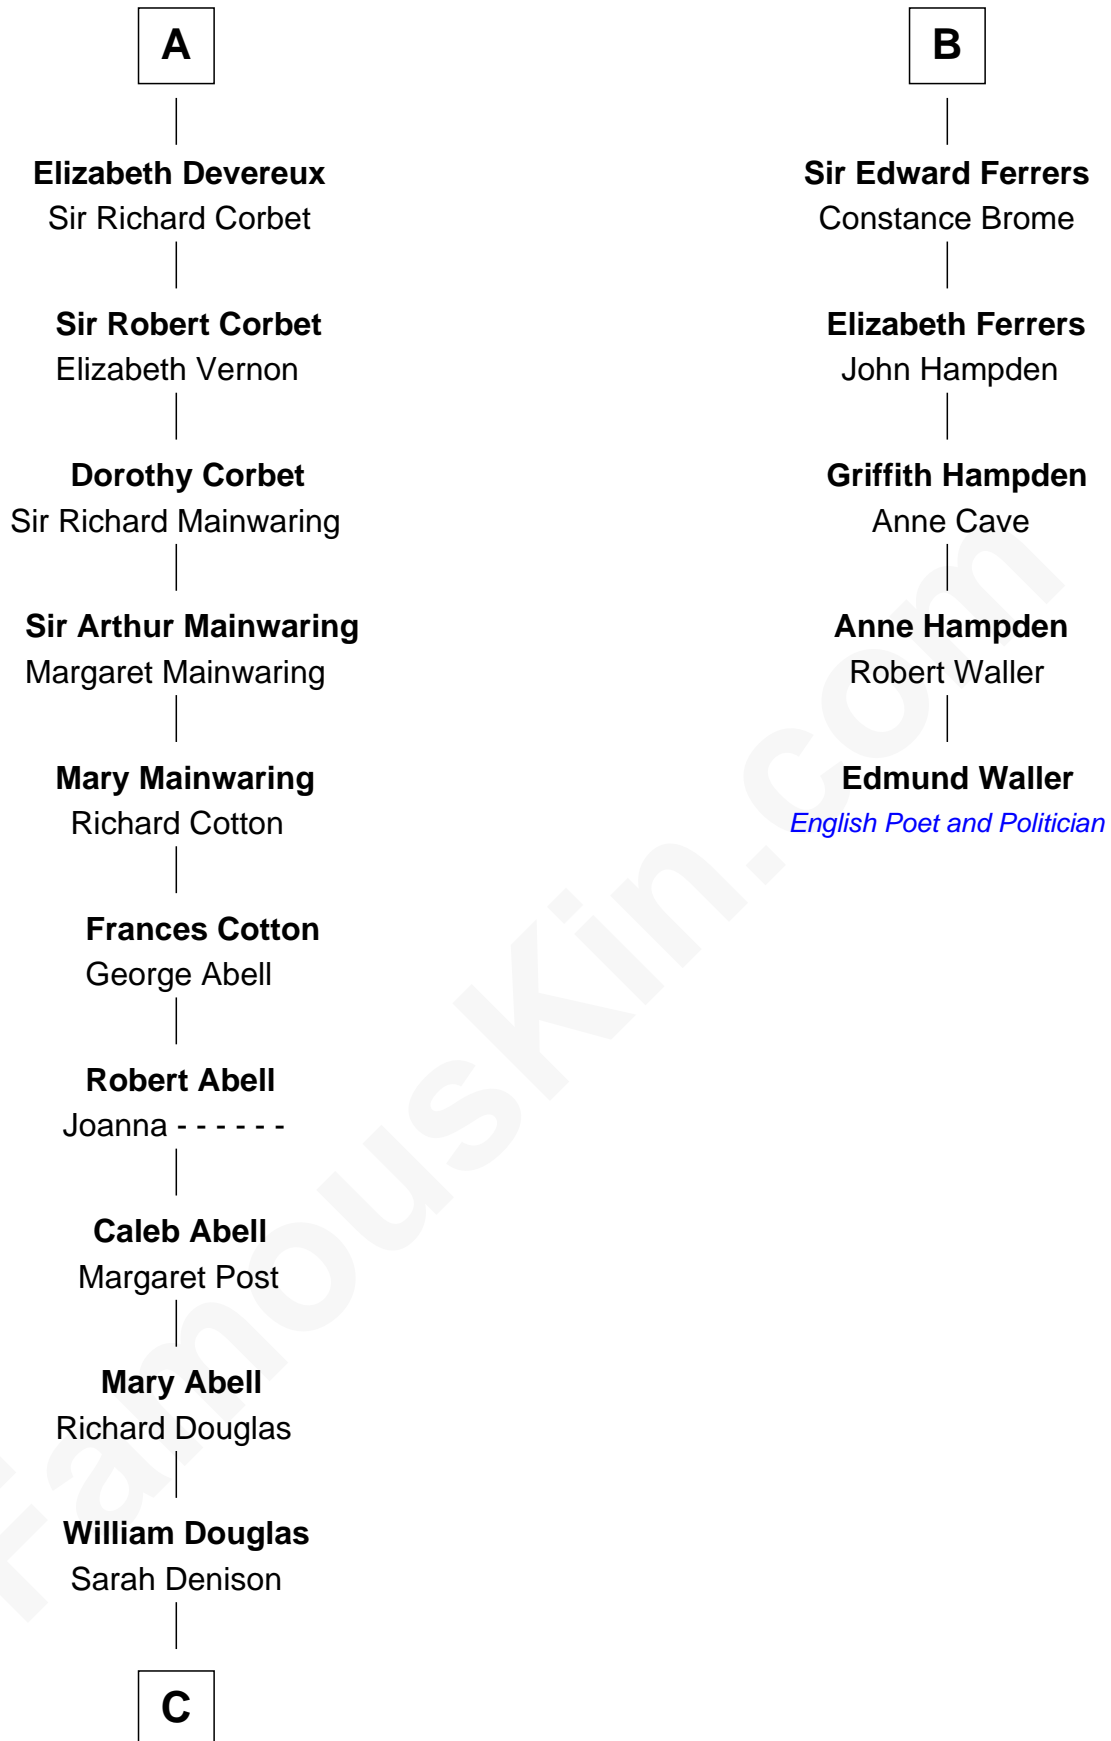

FamousKin.com

Relationship Chart of

Melvyn Douglas

Movie Actor

11th cousin 10 times removed of

Edmund Waller

English Poet and Politician

Sir Gilbert de Clare

Joan of Acre

C

Richard Douglas

Lucy Way

Erskine Douglas

Sophia Garrett

Emma Jane Douglas

Col. George Taliaferro Shackelford