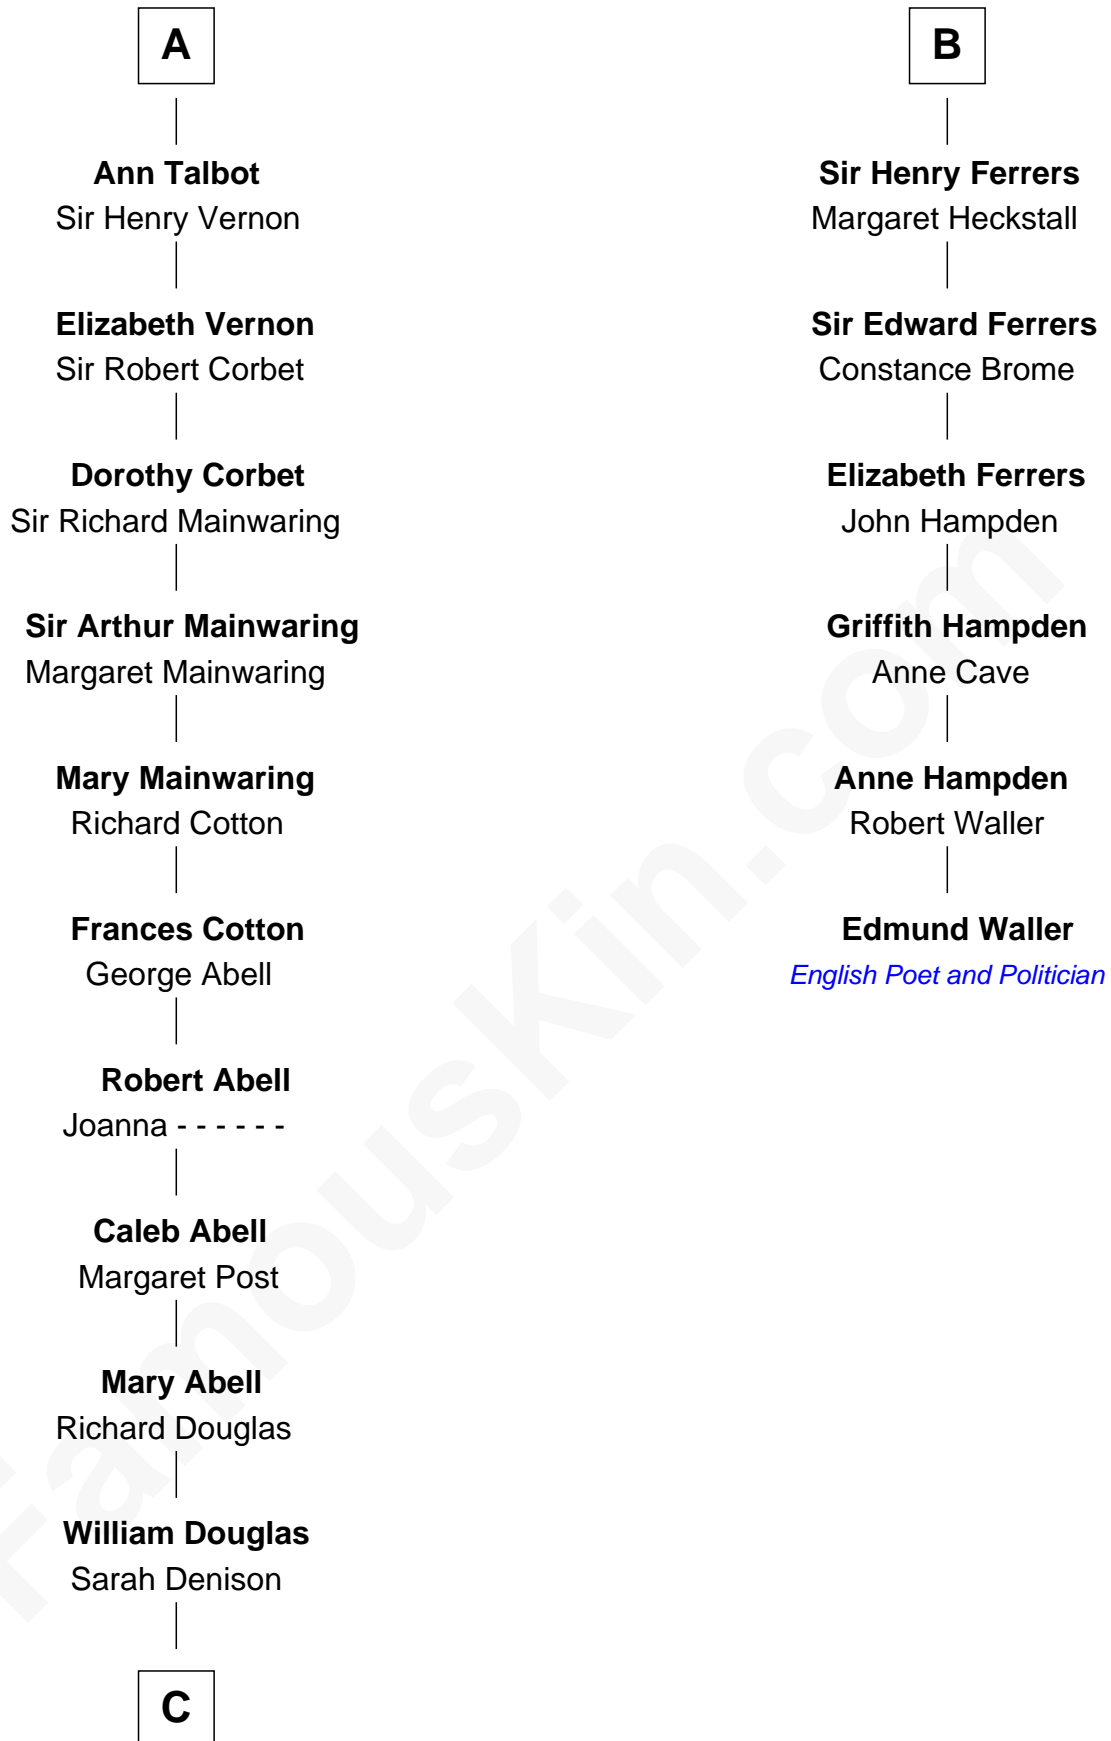

FamousKin.com Relationship Chart of

Melvyn Douglas

Movie Actor

12th cousin 9 times removed of

Edmund Waller

English Poet and Politician

Sir Humphrey de Bohun

Eleanor de Braiose

C

Richard Douglas

Lucy Way

Erskine Douglas

Sophia Garrett

Emma Jane Douglas

Col. George Taliaferro Shackelford

Lena Priscilla Shackelford