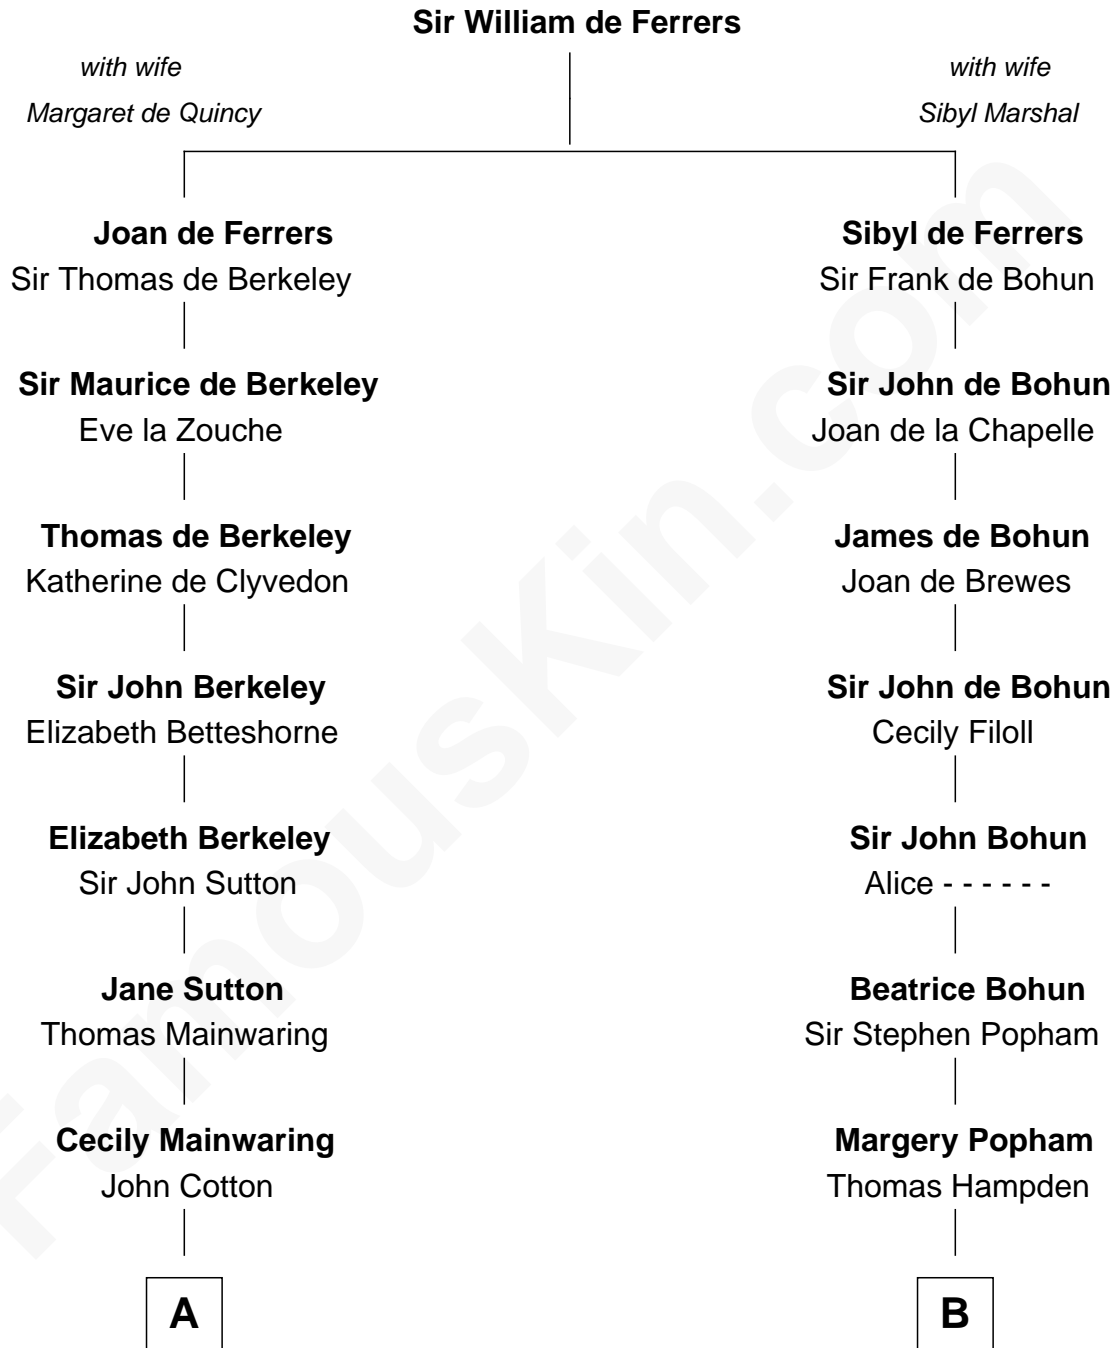

FamousKin.com
Relationship Chart of
Melvyn Douglas
Movie Actor

12th cousin 6 times removed of
Edmund Waller
English Poet and Politician

C

Lena Priscilla Shackelford
Edouard Gregory Hesselberg

Melvyn Douglas
Movie Actor

FamousKin.com