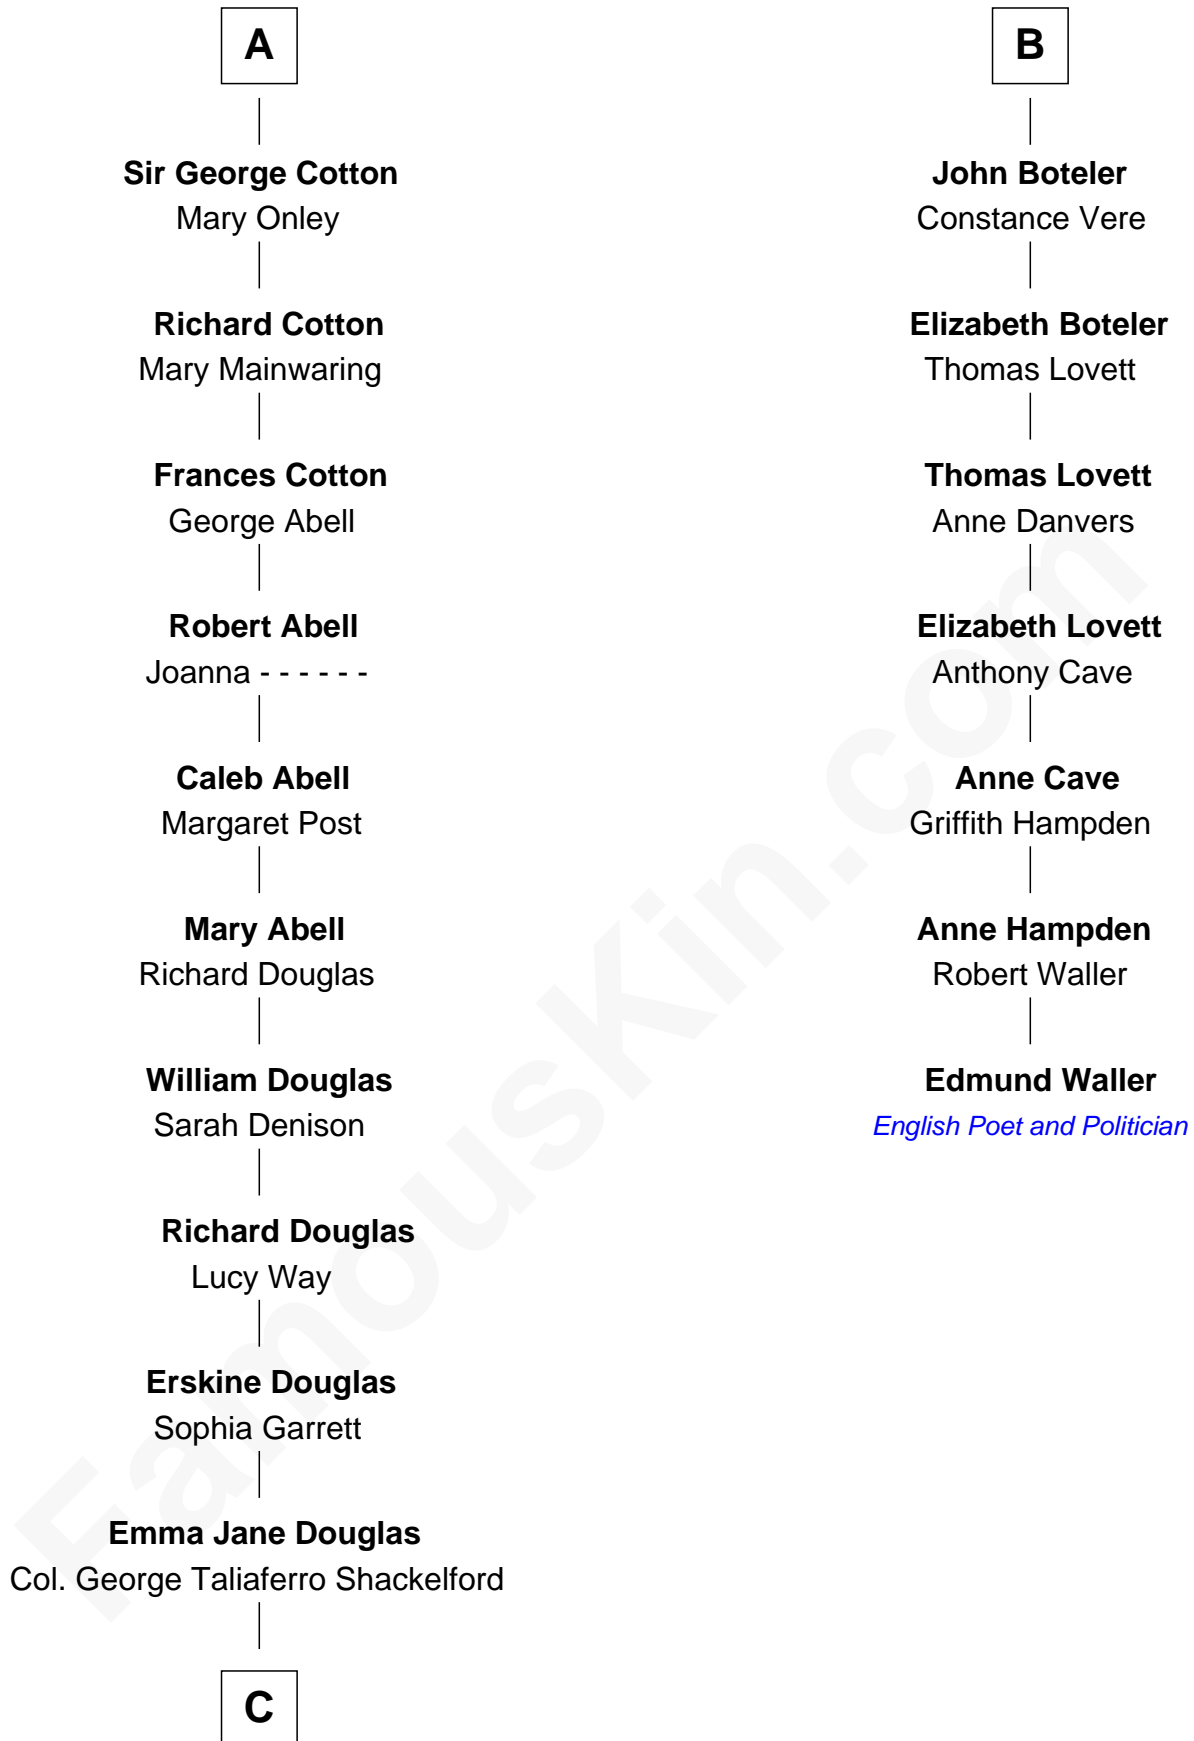

FamousKin.com Relationship Chart of

Melvyn Douglas

Movie Actor

13th cousin 5 times removed of

Edmund Waller

English Poet and Politician

Sir William de Cantilupe

Eve de Braiose

C

—
Lena Priscilla Shackelford
Edouard Gregory Hesselberg

—
Melvyn Douglas
Movie Actor

FamousKin.com