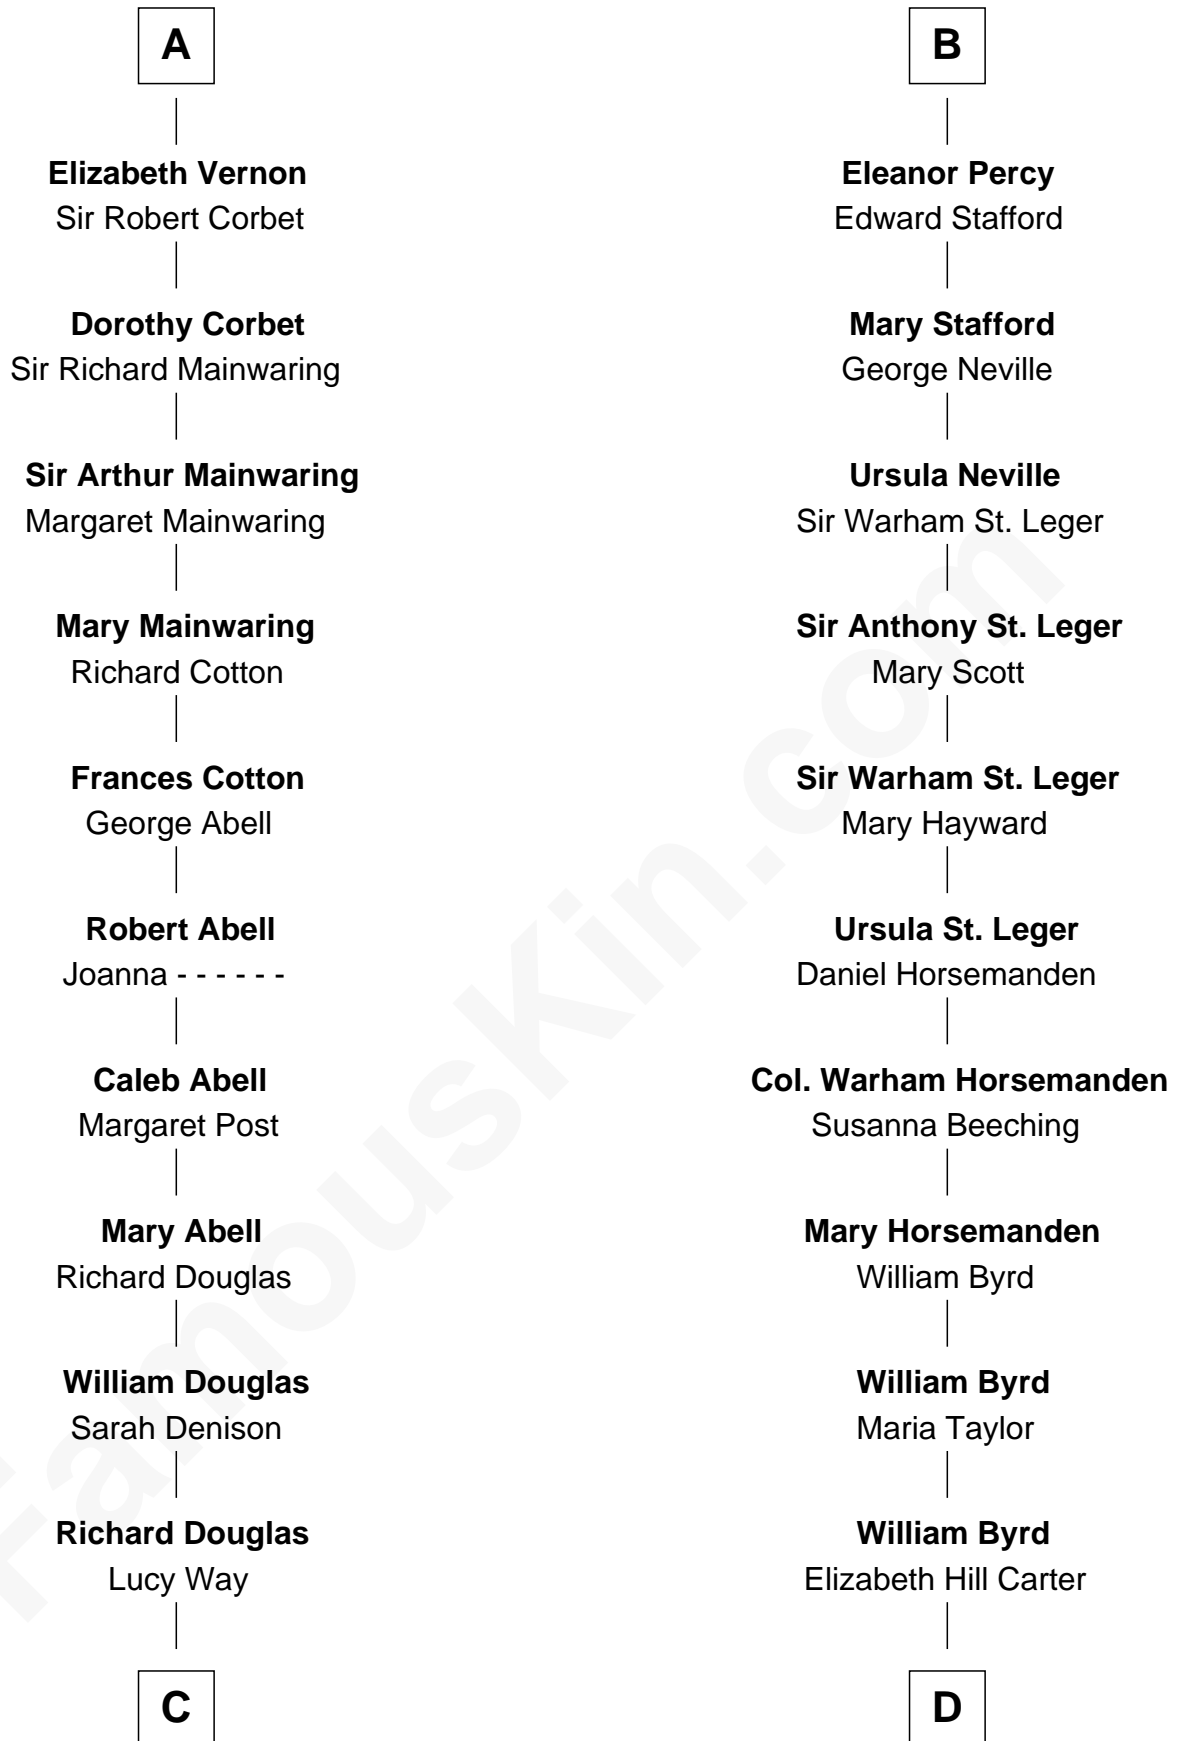

FamousKin.com Relationship Chart of

Melvyn Douglas

Movie Actor

20th cousin 1 time removed of

Admiral Richard Byrd

Polar Explorer

Edmund Plantagenet

Blanche of Artois

C

Erskine Douglas

Sophia Garrett

Emma Jane Douglas

Col. George Taliaferro Shackelford

Lena Priscilla Shackelford

Edouard Gregory Hesselberg

Melvyn Douglas