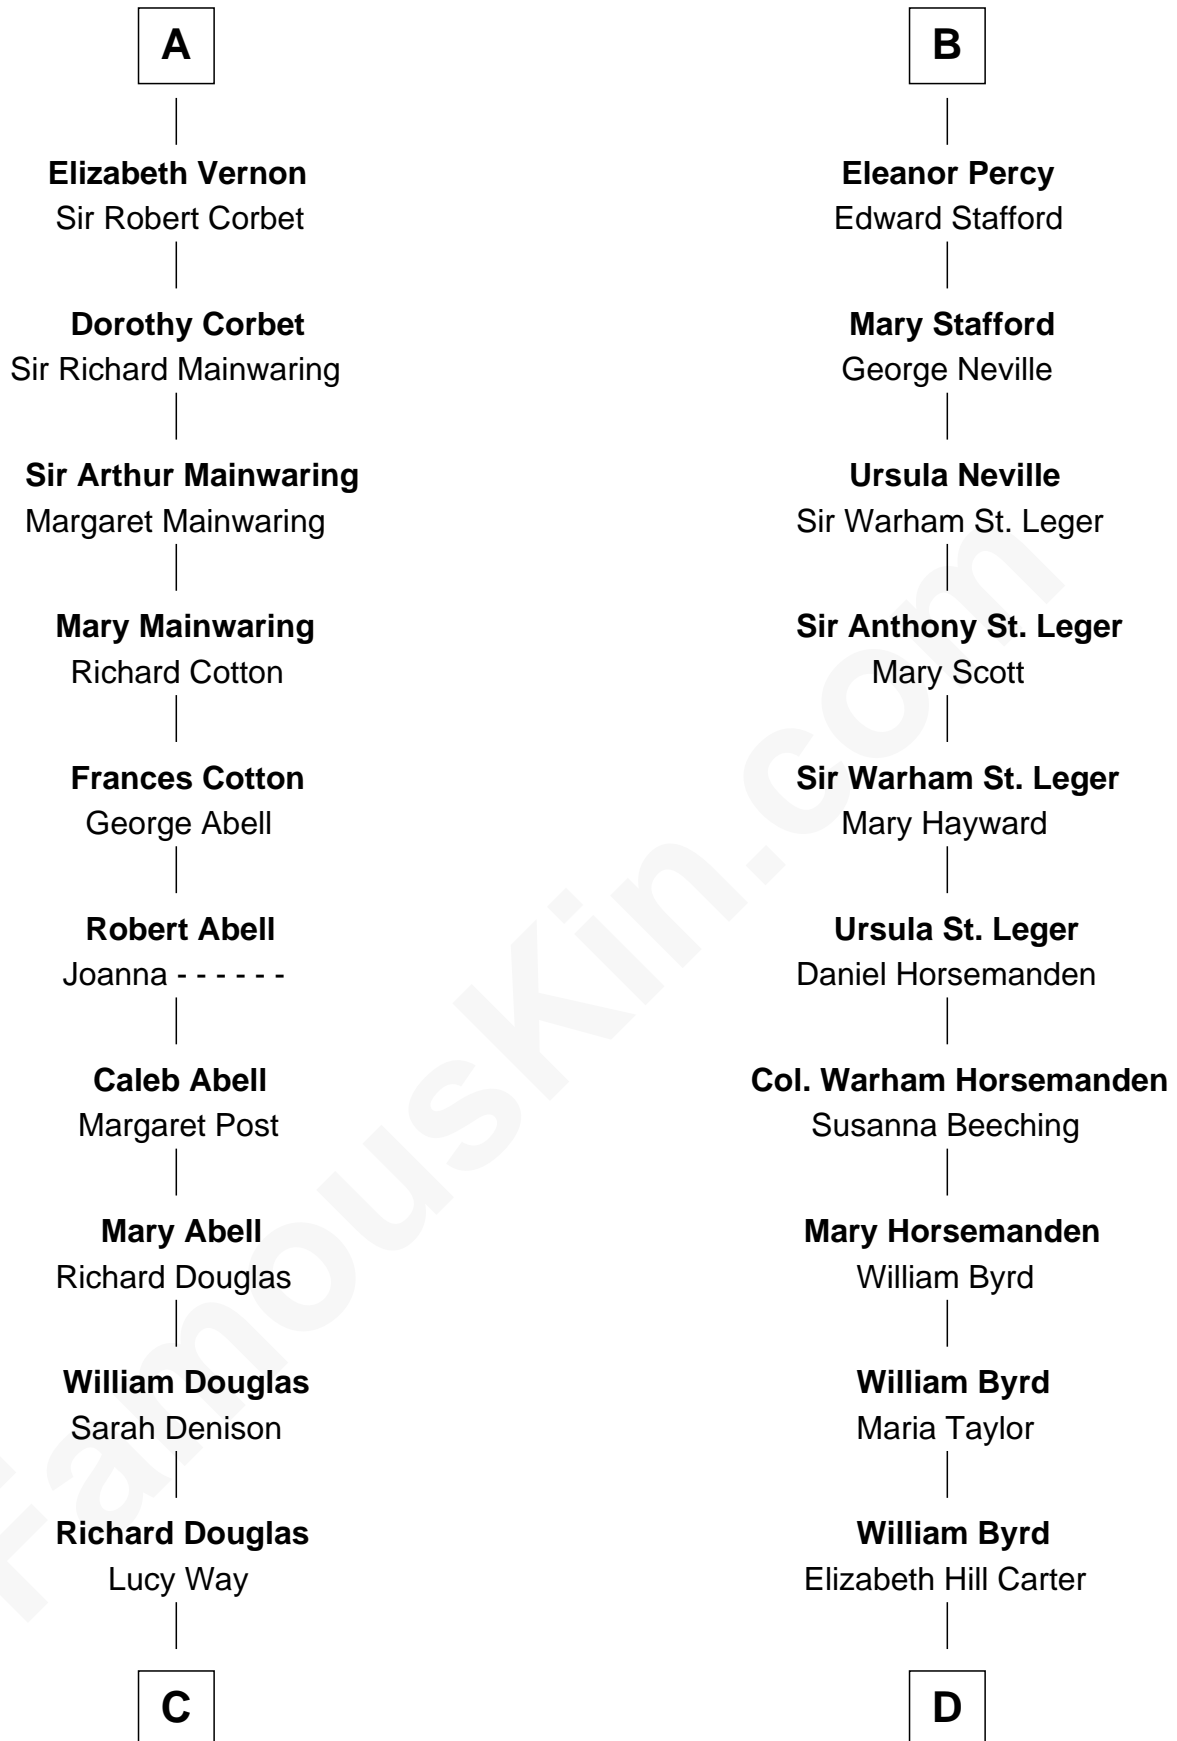

FamousKin.com Relationship Chart of

Melvyn Douglas

Movie Actor

20th cousin 1 time removed of

Admiral Richard Byrd

Polar Explorer

Sir Patrick de Chaworth

Isabella de Beauchamp

C

Erskine Douglas

Sophia Garrett

Emma Jane Douglas

Col. George Taliaferro Shackelford

Lena Priscilla Shackelford

Edouard Gregory Hesselberg

Melvyn Douglas