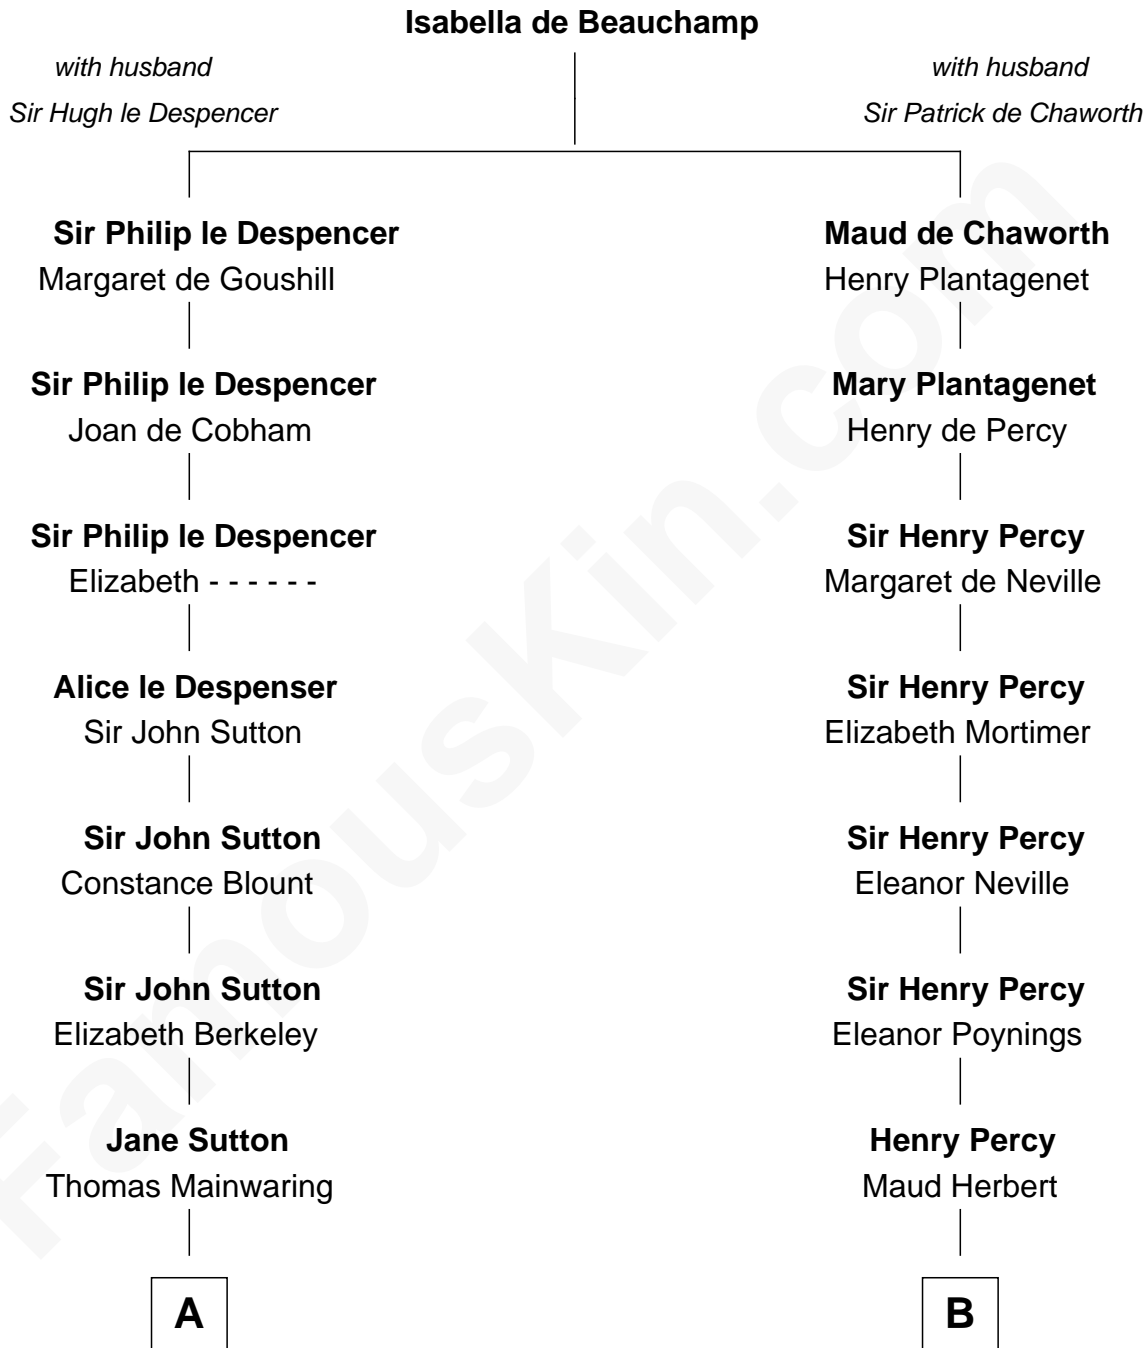

FamousKin.com
Relationship Chart of
Melvyn Douglas
Movie Actor

19th cousin 2 times removed of
Admiral Richard Byrd
Polar Explorer

C

Emma Jane Douglas
Col. George Taliaferro Shackelford

Lena Priscilla Shackelford
Edouard Gregory Hesselberg

Melvyn Douglas
Movie Actor

D

Thomas Taylor Byrd
Mary Armistead

Richard Evelyn Byrd
Anne Harrison

Col. William Byrd
Jane Meriwether Rivers

Richard Evelyn Byrd
Eleanor Bolling Flood

Admiral Richard Byrd
Polar Explorer