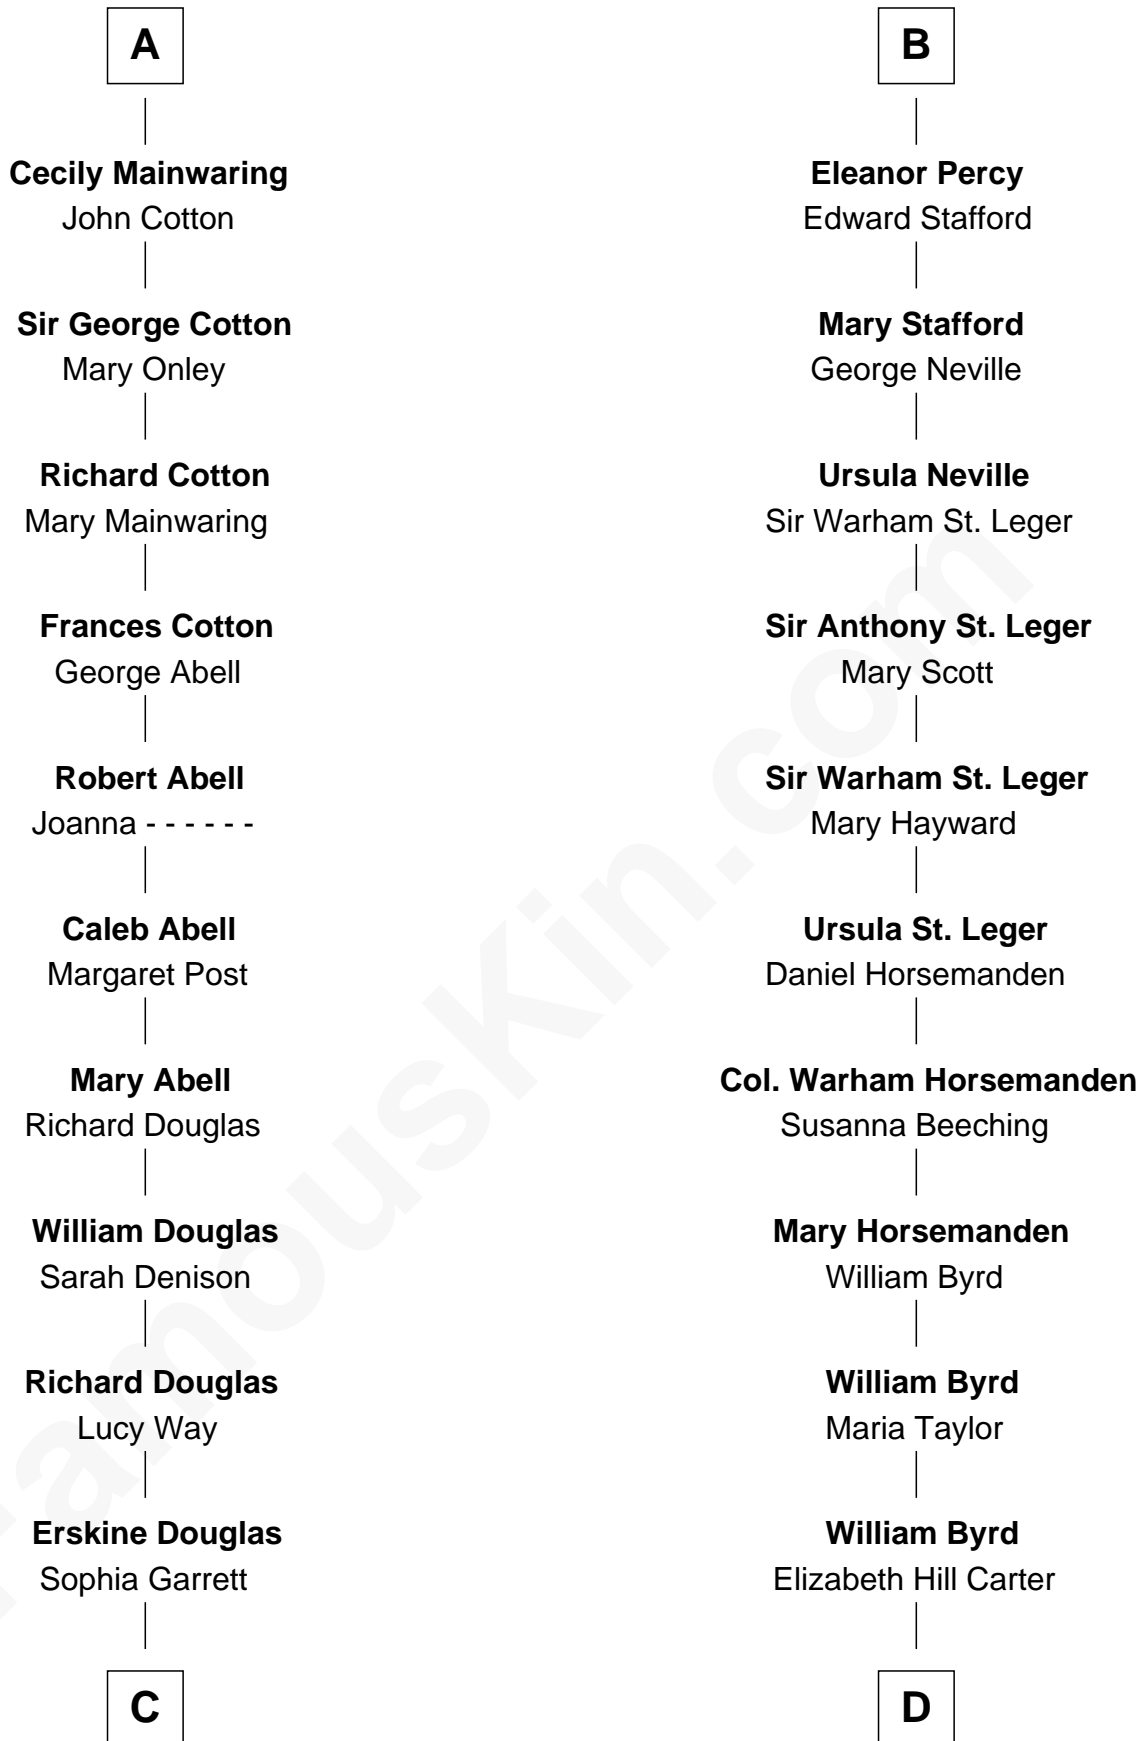

FamousKin.com
Relationship Chart of
Melvyn Douglas
Movie Actor

19th cousin 2 times removed of
Admiral Richard Byrd
Polar Explorer

C

Emma Jane Douglas
Col. George Taliaferro Shackelford

Lena Priscilla Shackelford
Edouard Gregory Hesselberg

Melvyn Douglas
Movie Actor

D

Thomas Taylor Byrd
Mary Armistead

Richard Evelyn Byrd
Anne Harrison

Col. William Byrd
Jane Meriwether Rivers

Richard Evelyn Byrd
Eleanor Bolling Flood

Admiral Richard Byrd
Polar Explorer