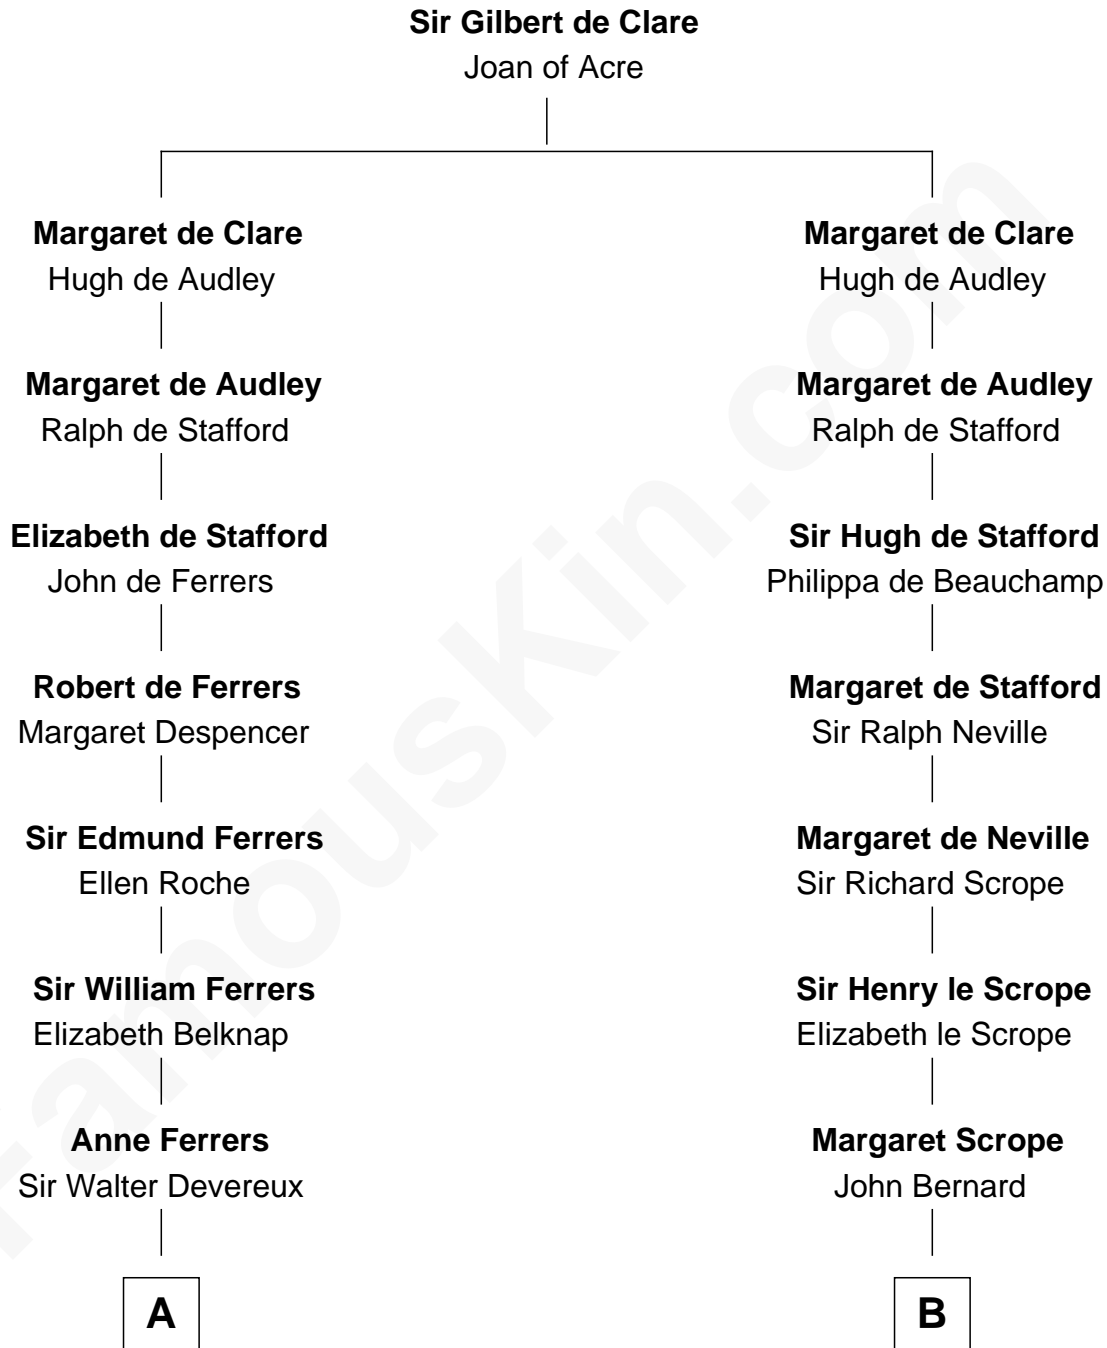

FamousKin.com
Relationship Chart of
Melvyn Douglas
Movie Actor

19th cousin 2 times removed of
Admiral Richard Byrd
Polar Explorer

C

Richard Douglas

Lucy Way

Erskine Douglas

Sophia Garrett

Emma Jane Douglas

Col. George Taliaferro Shackelford

Lena Priscilla Shackelford

Edouard Gregory Hesselberg

Melvyn Douglas

Movie Actor

D

Col. William Byrd

Jane Meriwether Rivers

Richard Evelyn Byrd

Eleanor Bolling Flood

Admiral Richard Byrd

Polar Explorer

FamousKin.com