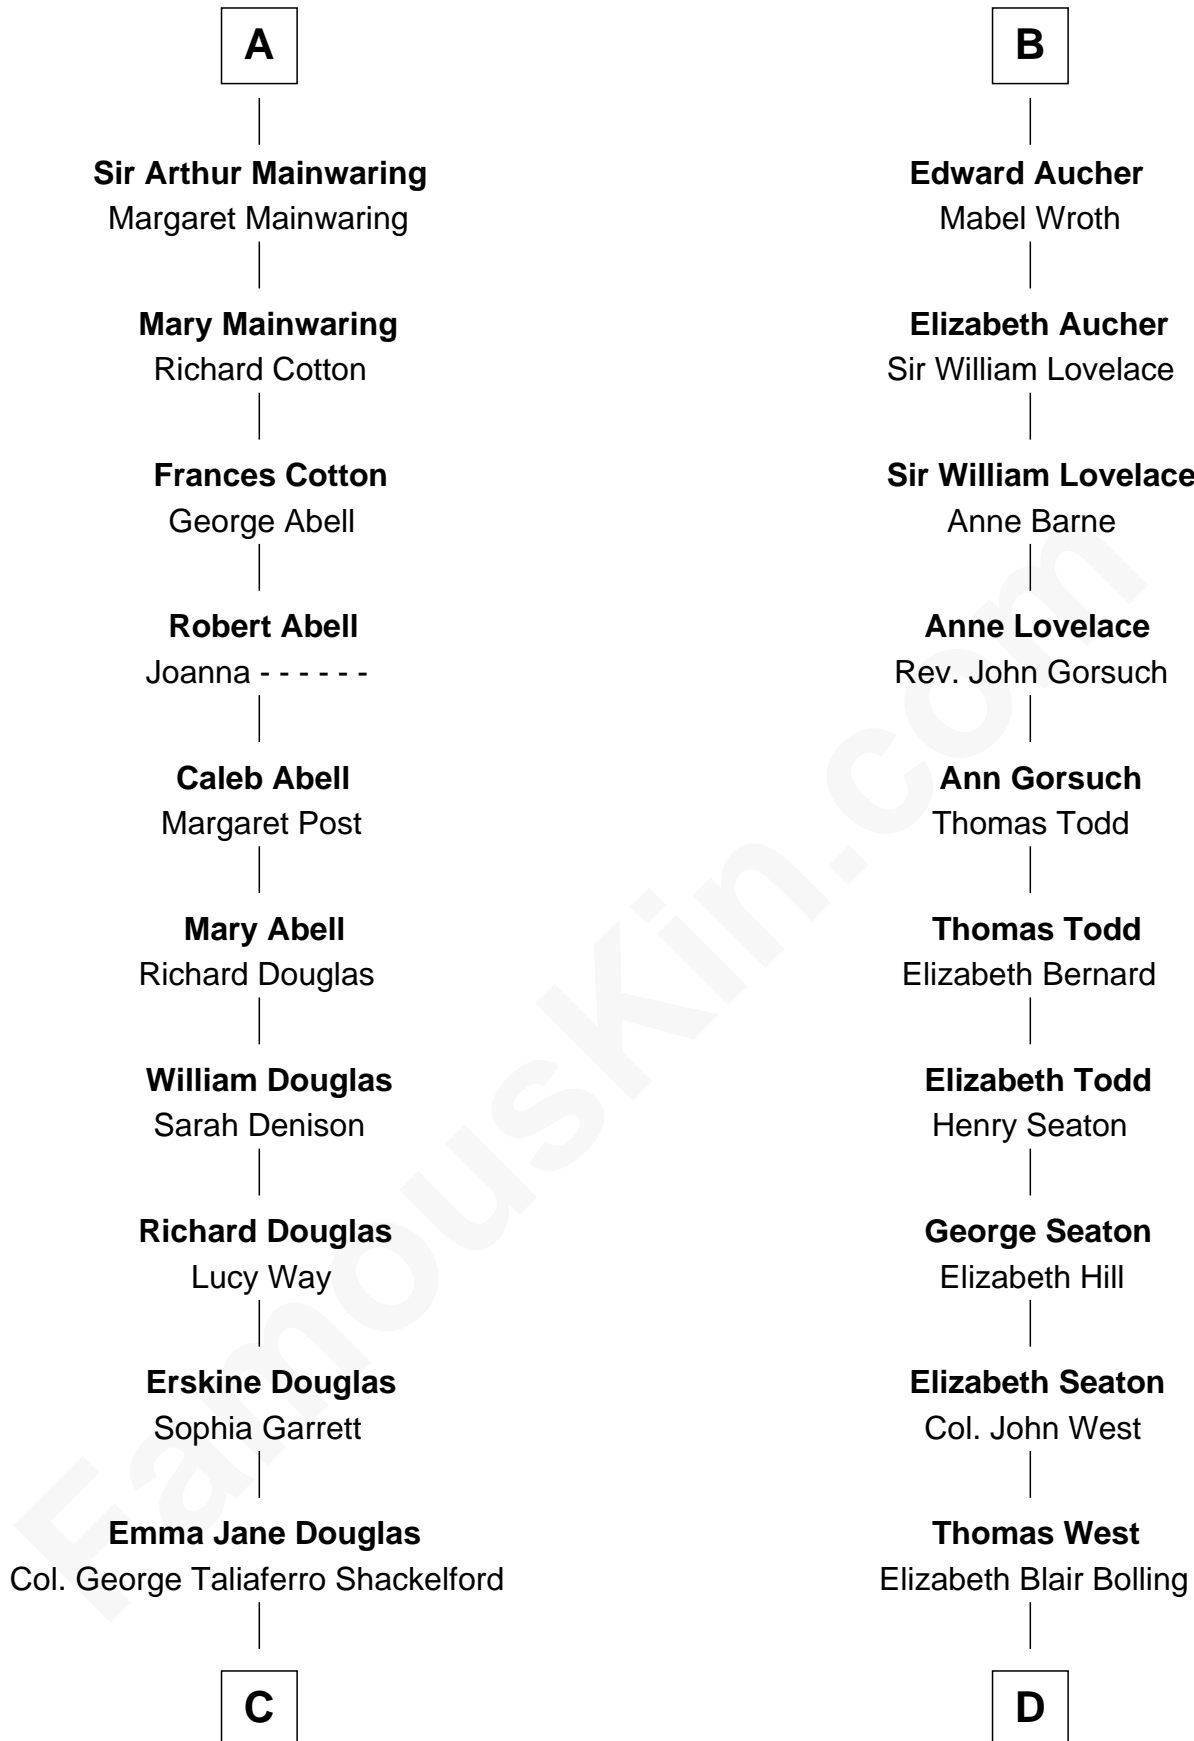

FamousKin.com
Relationship Chart of
Melvyn Douglas
Movie Actor

18th cousin 3 times removed of
Admiral Richard Byrd
Polar Explorer

C

Lena Priscilla Shackelford
Edouard Gregory Hesselberg

Melvyn Douglas
Movie Actor

D

Eliza Bolling West
Dr. Joel Walker Flood

Col. Henry De La Warr Flood
Mary Elizabeth Trent

Joel Walker Flood
Ella Faulkner

Eleanor Bolling Flood
Richard Evelyn Byrd

Admiral Richard Byrd
Polar Explorer

FamousKin.com