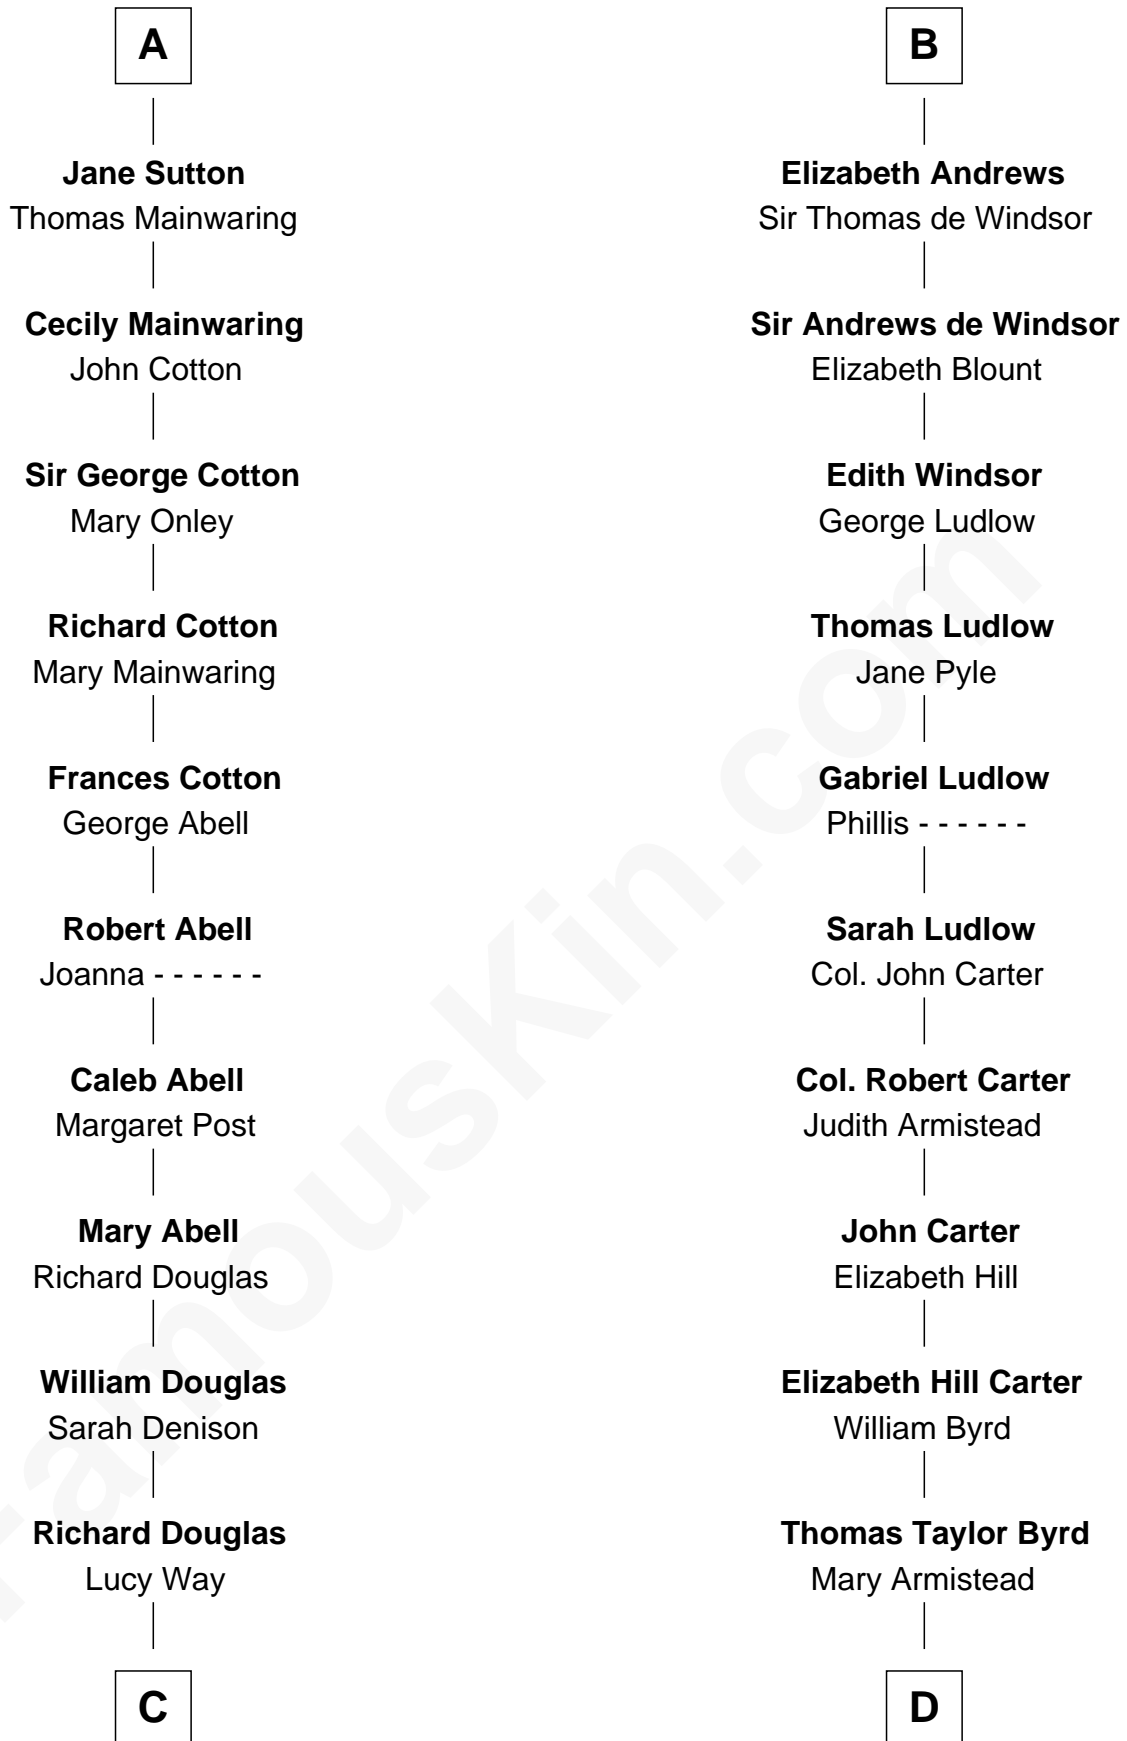

FamousKin.com Relationship Chart of

Melvyn Douglas

Movie Actor

20th cousin of

Admiral Richard Byrd

Polar Explorer

Sir Hugh le Despencer

Aveline Basset

Catherine de Beaumont

Elizabeth Luttrell

John Stratton

Elizabeth Stratton

John Andrews

B

C

Erskine Douglas

Sophia Garrett

Emma Jane Douglas

Col. George Taliaferro Shackelford

Lena Priscilla Shackelford

Edouard Gregory Hesselberg

Melvyn Douglas

Movie Actor

D