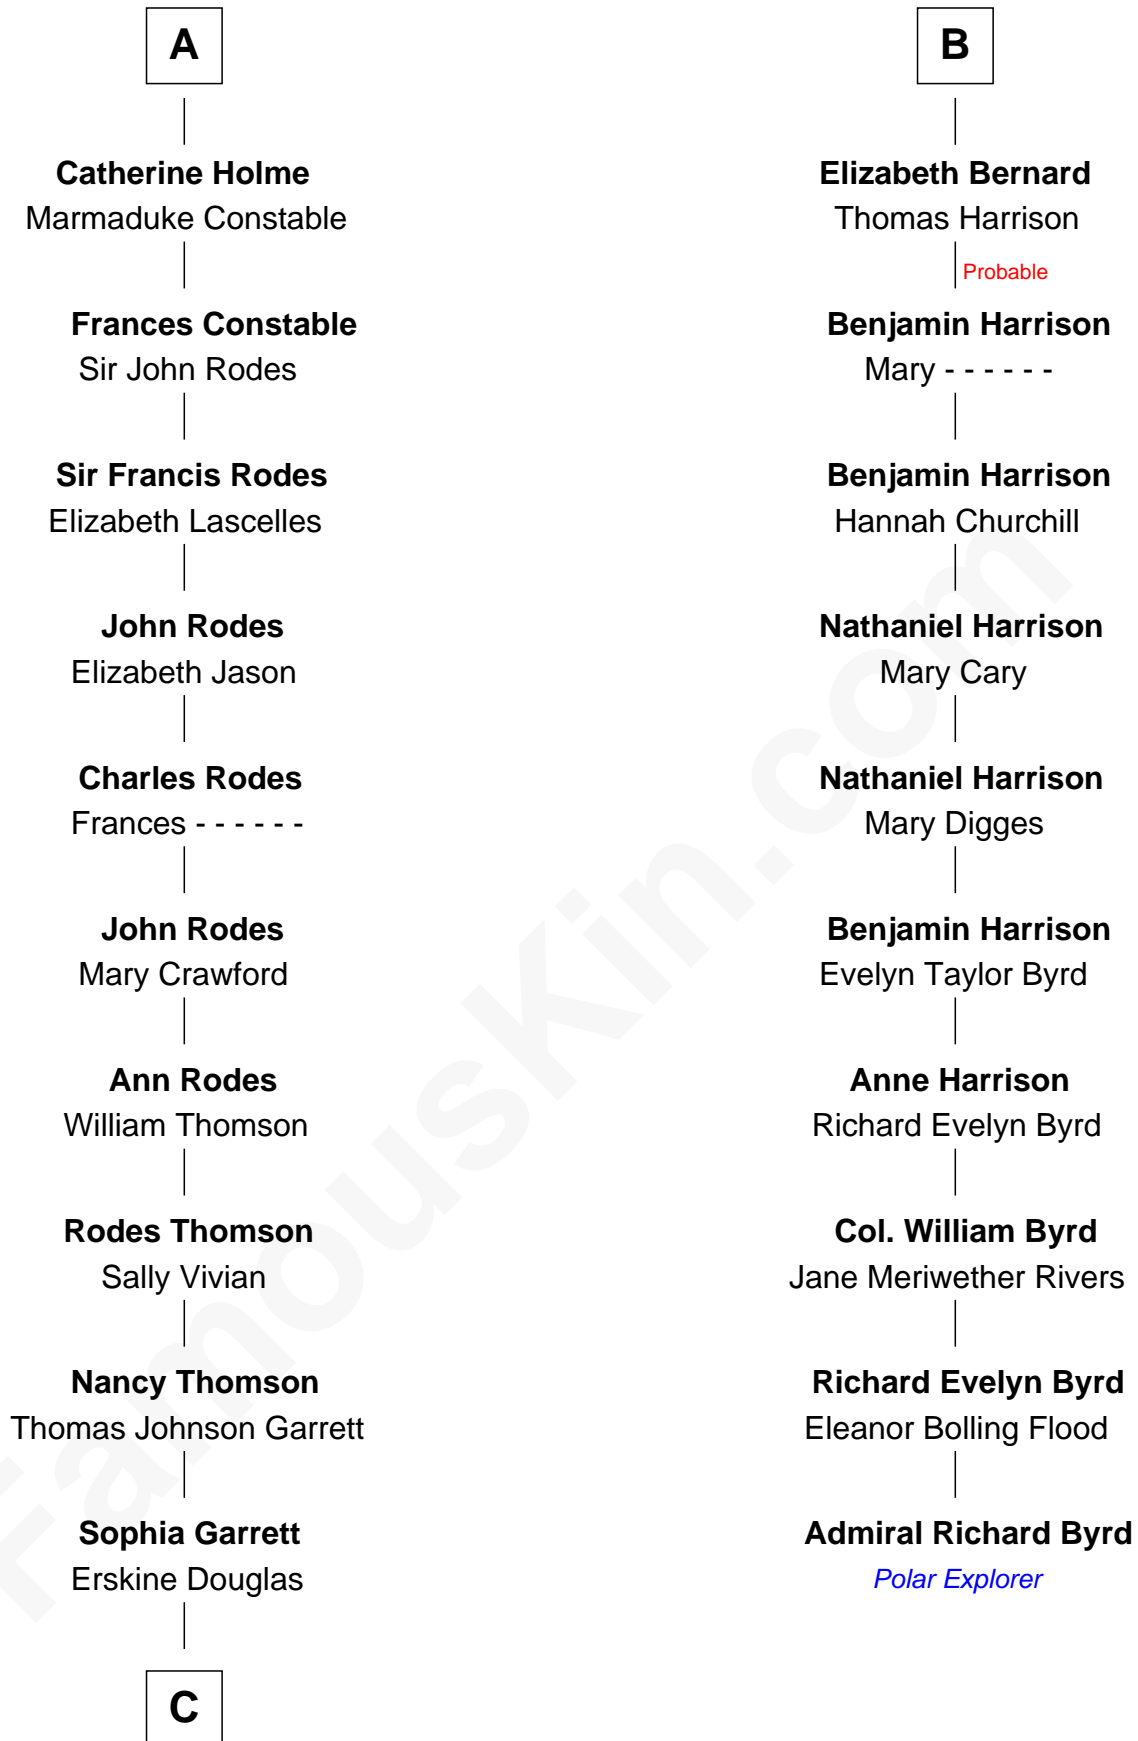

FamousKin.com
Relationship Chart of
Melvyn Douglas
Movie Actor

16th cousin 3 times removed of
Admiral Richard Byrd
Polar Explorer

C

—
Emma Jane Douglas

Col. George Taliaferro Shackelford

—
Lena Priscilla Shackelford

Edouard Gregory Hesselberg

—
Melvyn Douglas

Movie Actor

FamousKin.com