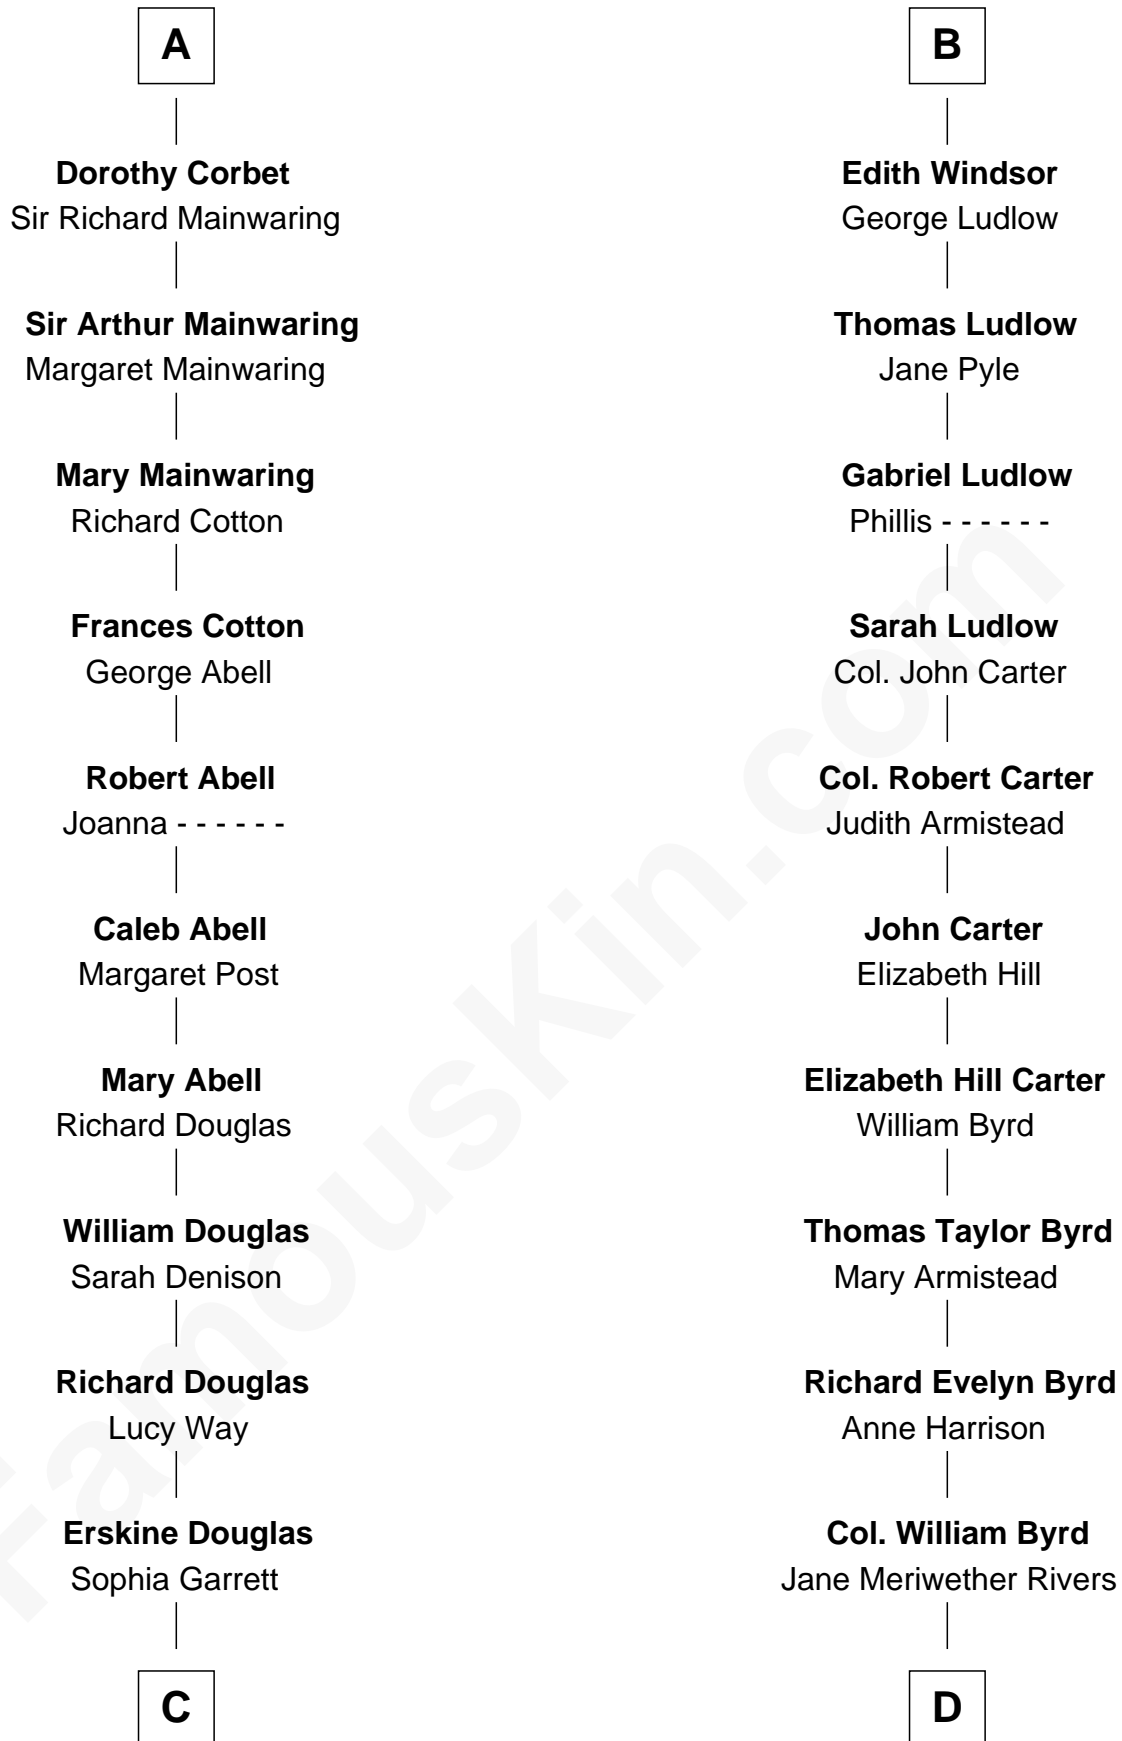

FamousKin.com Relationship Chart of

Melvyn Douglas

Movie Actor

18th cousin 1 time removed of

Admiral Richard Byrd

Polar Explorer

Humphrey de Bohun

Elizabeth Plantagenet

Eleanor de Bohun
Sir James le Boteler

James le Boteler
Elizabeth Darcy

James Butler
Anne de Welles

James Butler
Joan Beauchamp

Elizabeth Butler
John Talbot

Ann Talbot
Sir Henry Vernon

Elizabeth Vernon
Sir Robert Corbet

A

Margaret de Bohun
Sir Hugh de Courtney

Elizabeth de Courtney
Sir Andrew Luttrell

Sir Hugh Luttrell
Catherine de Beaumont

Elizabeth Luttrell
John Stratton

Elizabeth Stratton
John Andrews

Elizabeth Andrews
Sir Thomas de Windsor

Sir Andrews de Windsor
Elizabeth Blount

B

C

Emma Jane Douglas
Col. George Taliaferro Shackelford

Lena Priscilla Shackelford
Edouard Gregory Hesselberg

Melvyn Douglas
Movie Actor

D

Richard Evelyn Byrd
Eleanor Bolling Flood