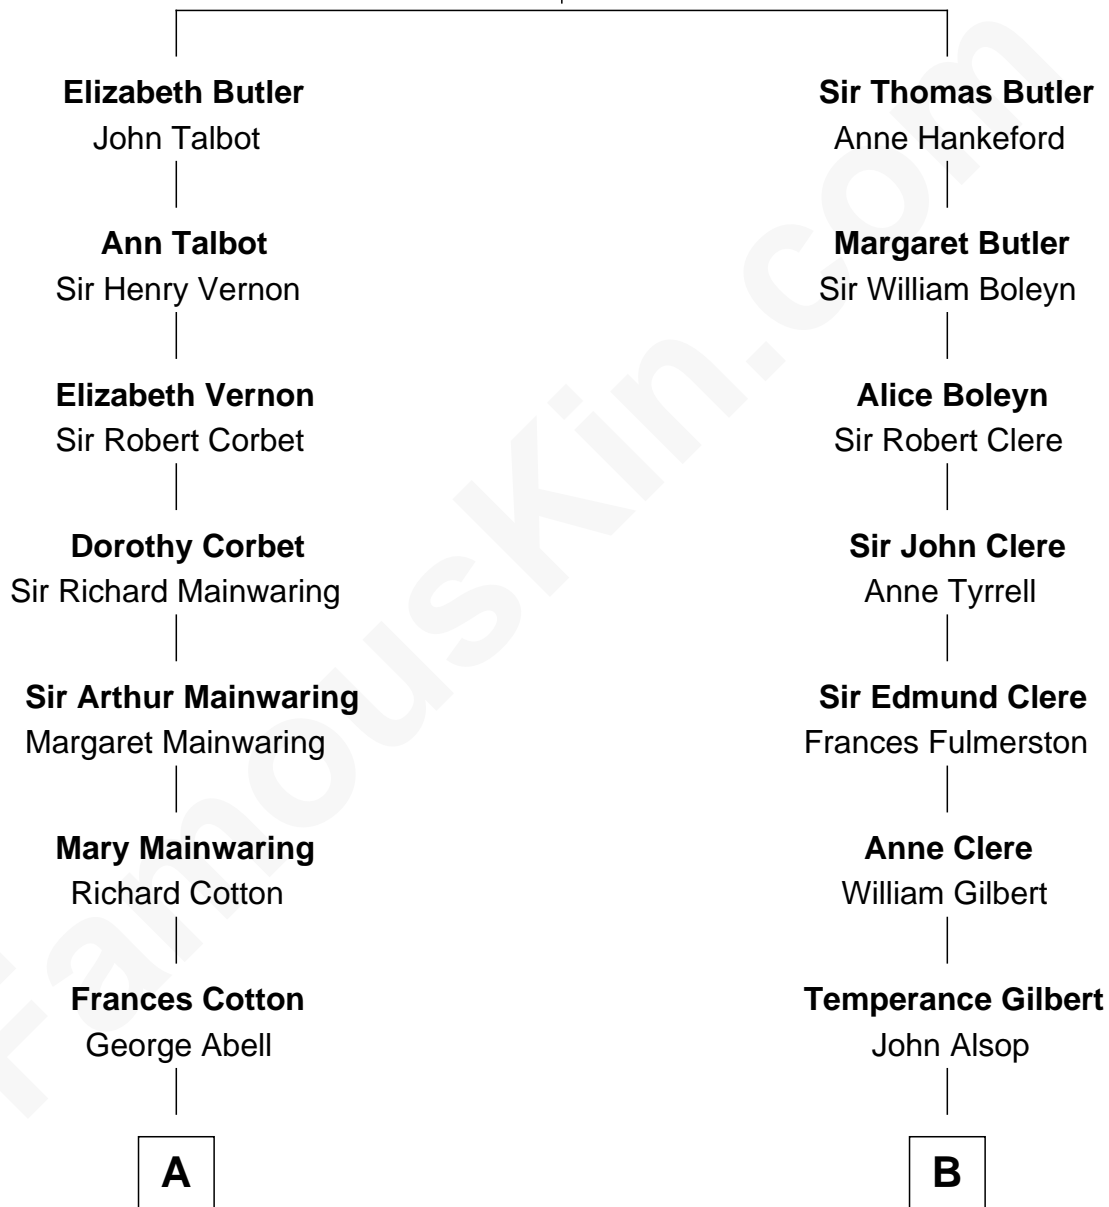

# FamousKin.com Relationship Chart of

**Melvyn Douglas**

*Movie Actor*

15th cousin 4 times removed of

**Sydney Biddle Barrows**

*Mayflower Madam*

**James Butler**  
Joan Beauchamp

**C**

—  
**John Boyd Ballantine**

Anne L. Crawford

—  
**Jeannette Ballantine**

Donald Byers Barrows

—  
**Sydney Biddle Barrows**

*Mayflower Madam*

FamousKin.com