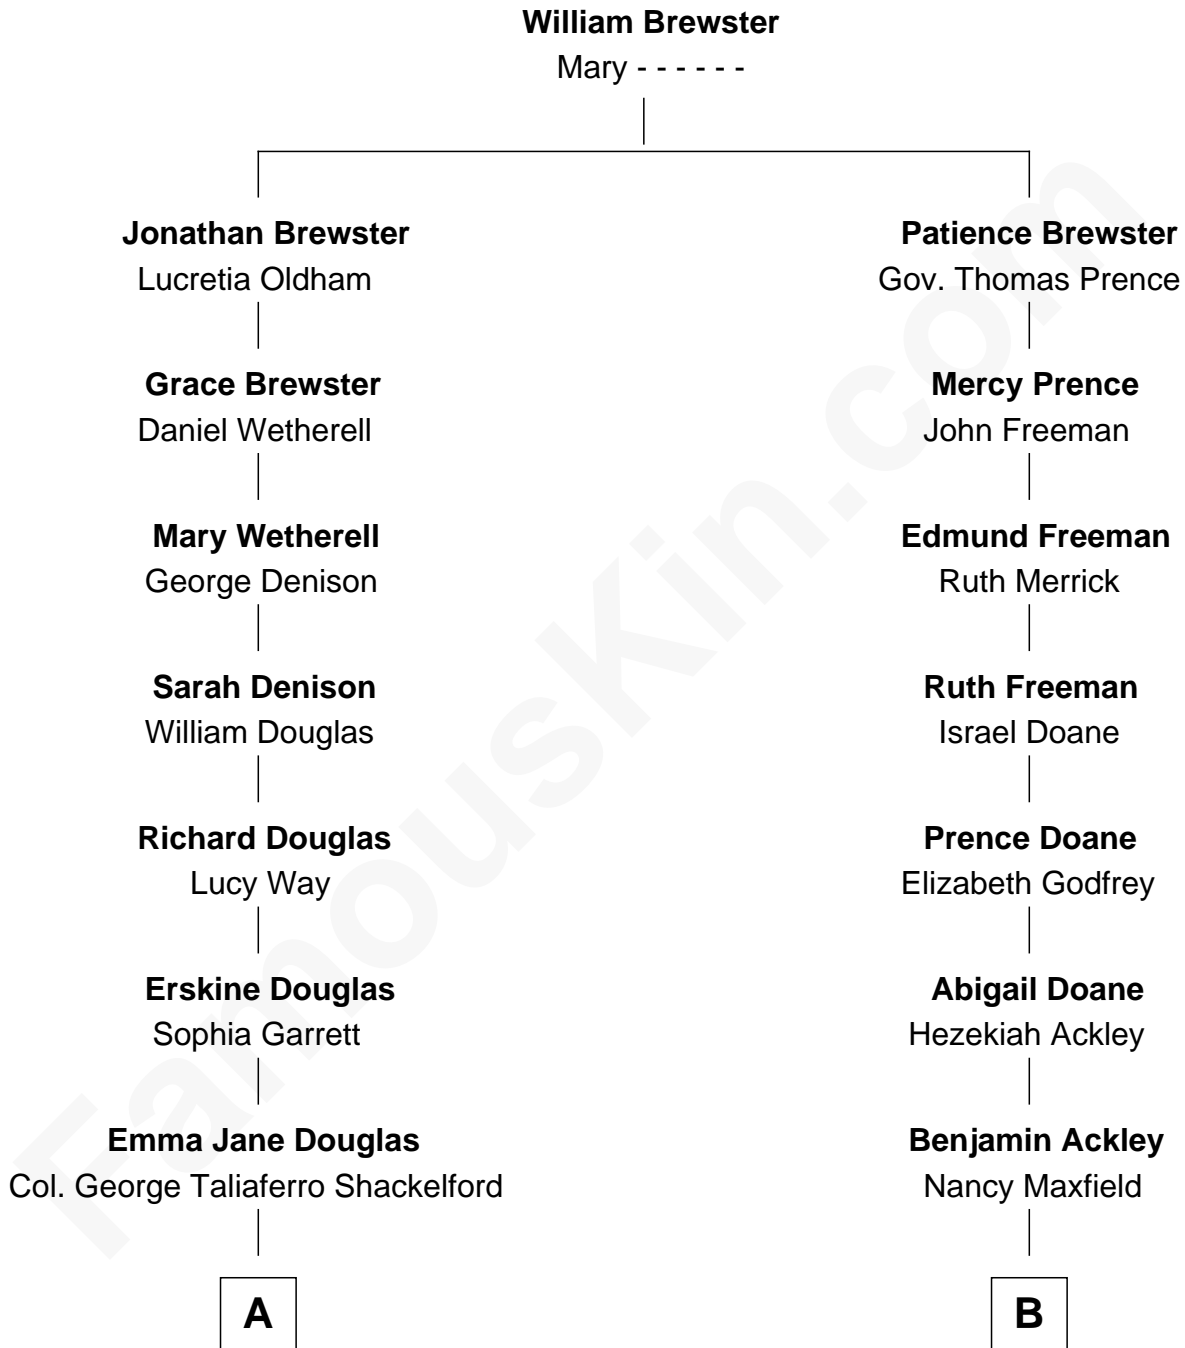

**FamousKin.com**  
**Relationship Chart of**  
**Melvyn Douglas**  
*Movie Actor*

8th cousin 5 times removed of  
**Sydney Biddle Barrows**  
*Mayflower Madam*

**A**

**Lena Priscilla Shackelford**  
Edouard Gregory Hesselberg

**Melvyn Douglas**  
*Movie Actor*

**B**

**Harry Ackley**  
Abigail Bennett

**Lorenzo Ackley**  
Emma Arabella Bosworth

**Helen Eva Ackley**  
William Gildersleeve Parke

**Elizabeth Parke**  
Percy Ballantine

**John Boyd Ballantine**  
Anne L. Crawford

**Jeannette Ballantine**  
Donald Byers Barrows

**Sydney Biddle Barrows**  
*Mayflower Madam*