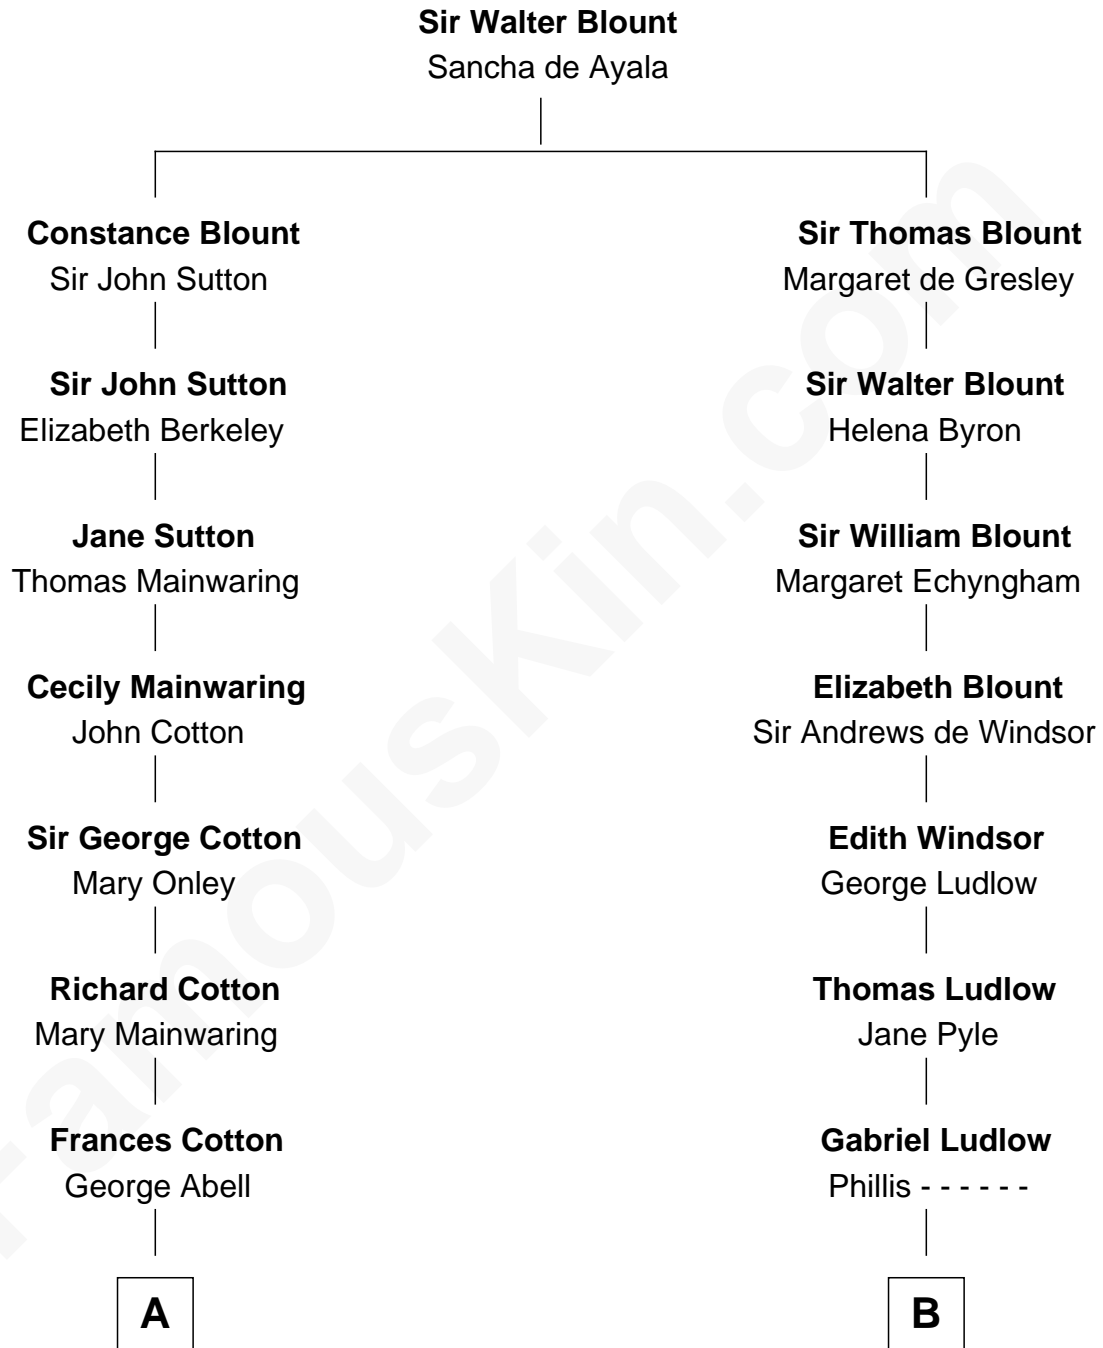

FamousKin.com
Relationship Chart of
Melvyn Douglas
Movie Actor

11th cousin 4 times removed of

Thomas Nelson
Signer of the Declaration of Independence

A

Robert Abell
Joanna - - - - -

Caleb Abell
Margaret Post

Mary Abell
Richard Douglas

William Douglas
Sarah Denison

Richard Douglas
Lucy Way

Erskine Douglas
Sophia Garrett

Emma Jane Douglas
Col. George Taliaferro Shackelford

Lena Priscilla Shackelford
Edouard Gregory Hesselberg