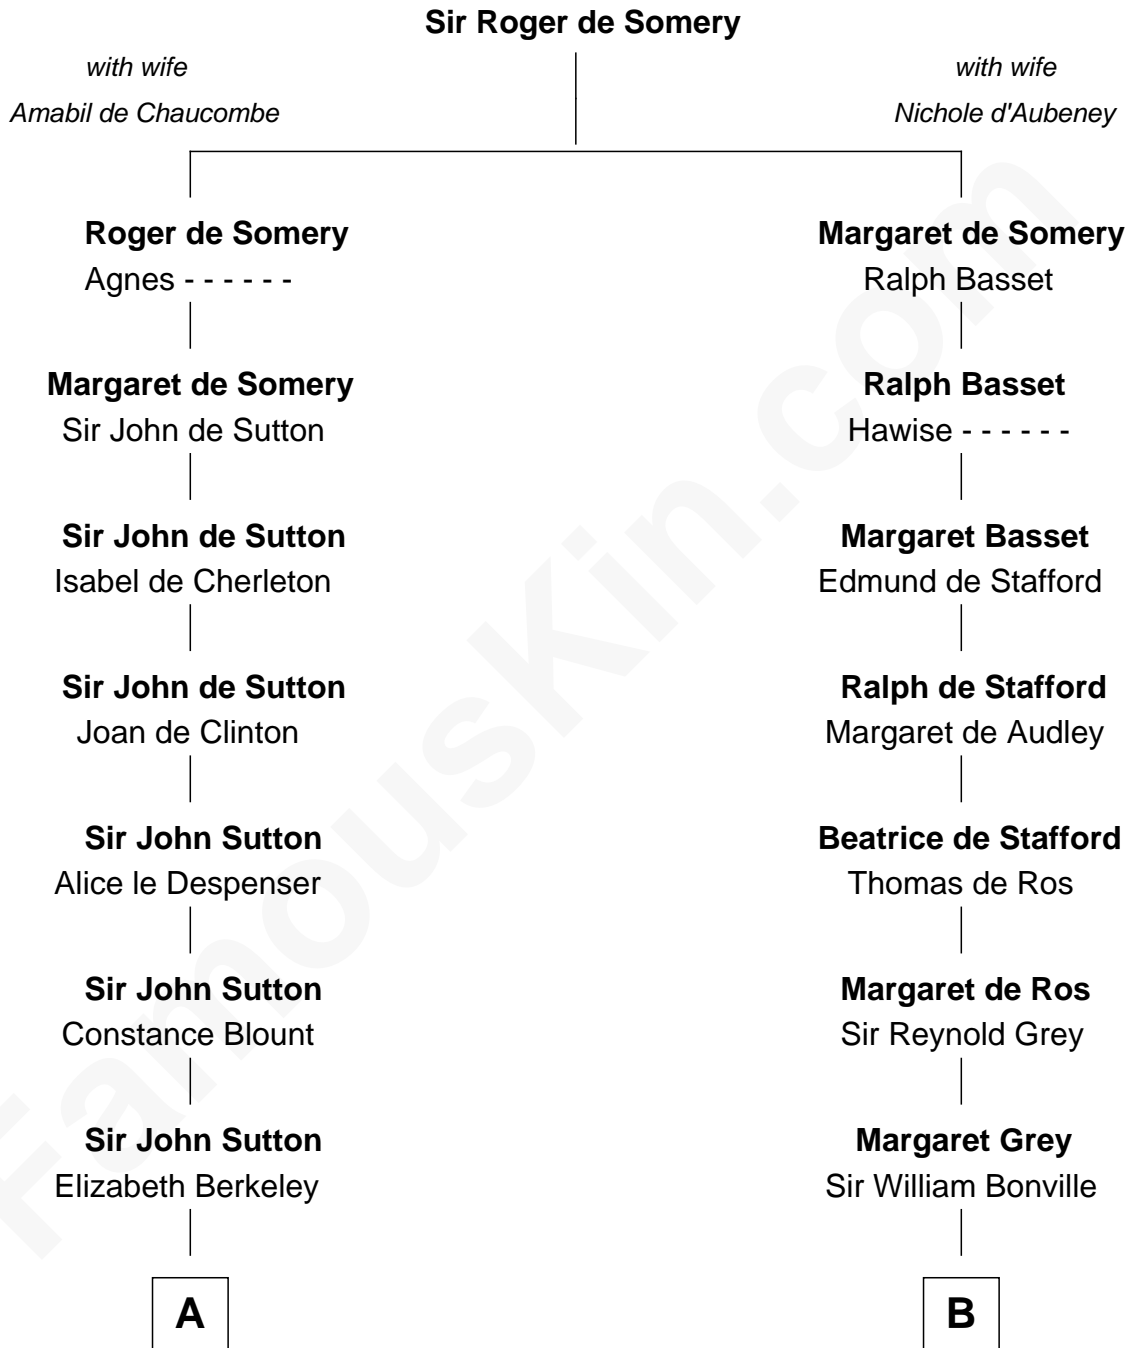

FamousKin.com
Relationship Chart of
Melvyn Douglas
Movie Actor

17th cousin 3 times removed of

Thomas Nelson
Signer of the Declaration of Independence

C

—
Erskine Douglas

Sophia Garrett

—
Emma Jane Douglas

Col. George Taliaferro Shackelford

—
Lena Priscilla Shackelford

Edouard Gregory Hesselberg

—
Melvyn Douglas

Movie Actor

FamousKin.com