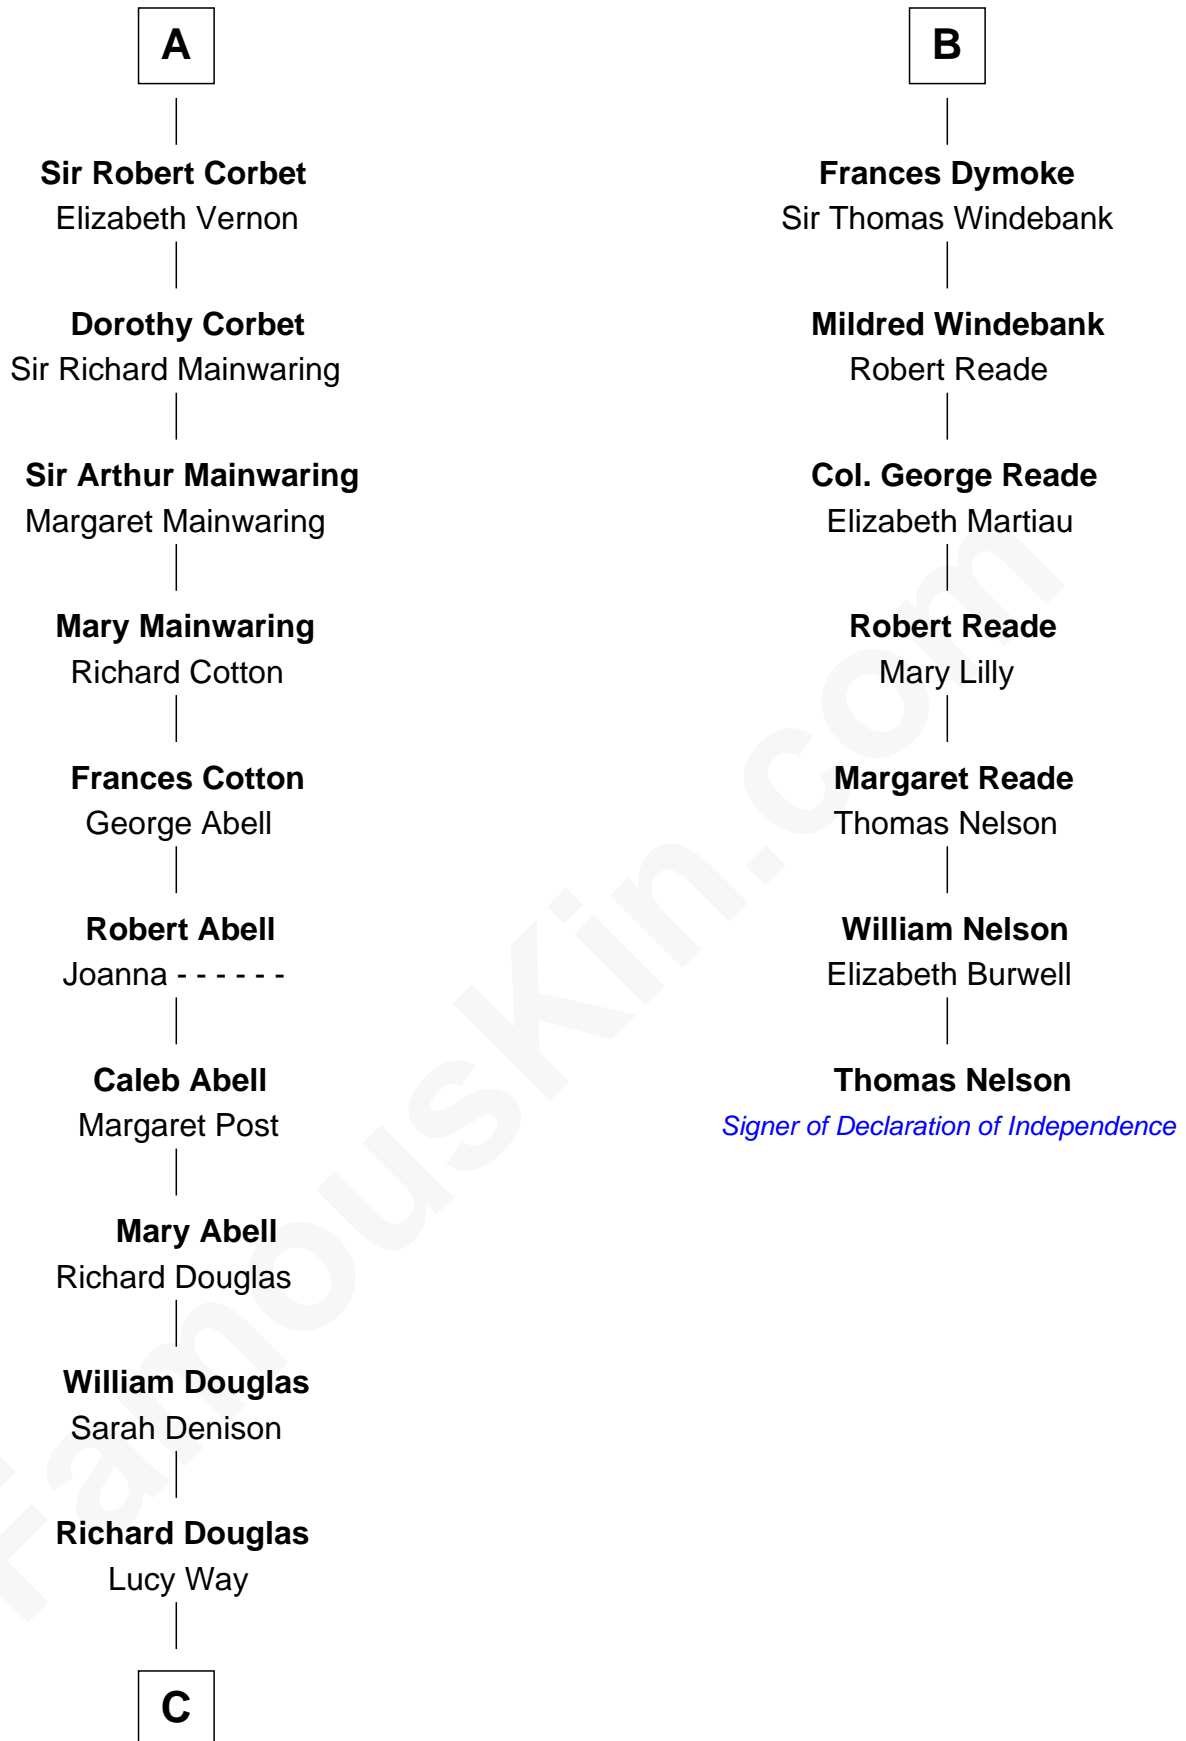

FamousKin.com Relationship Chart of

Melvyn Douglas
Movie Actor

13th cousin 7 times removed of

Thomas Nelson

Signer of the Declaration of Independence

C

—
Erskine Douglas

Sophia Garrett

—
Emma Jane Douglas

Col. George Taliaferro Shackelford

—
Lena Priscilla Shackelford

Edouard Gregory Hesselberg

—
Melvyn Douglas

Movie Actor

FamousKin.com