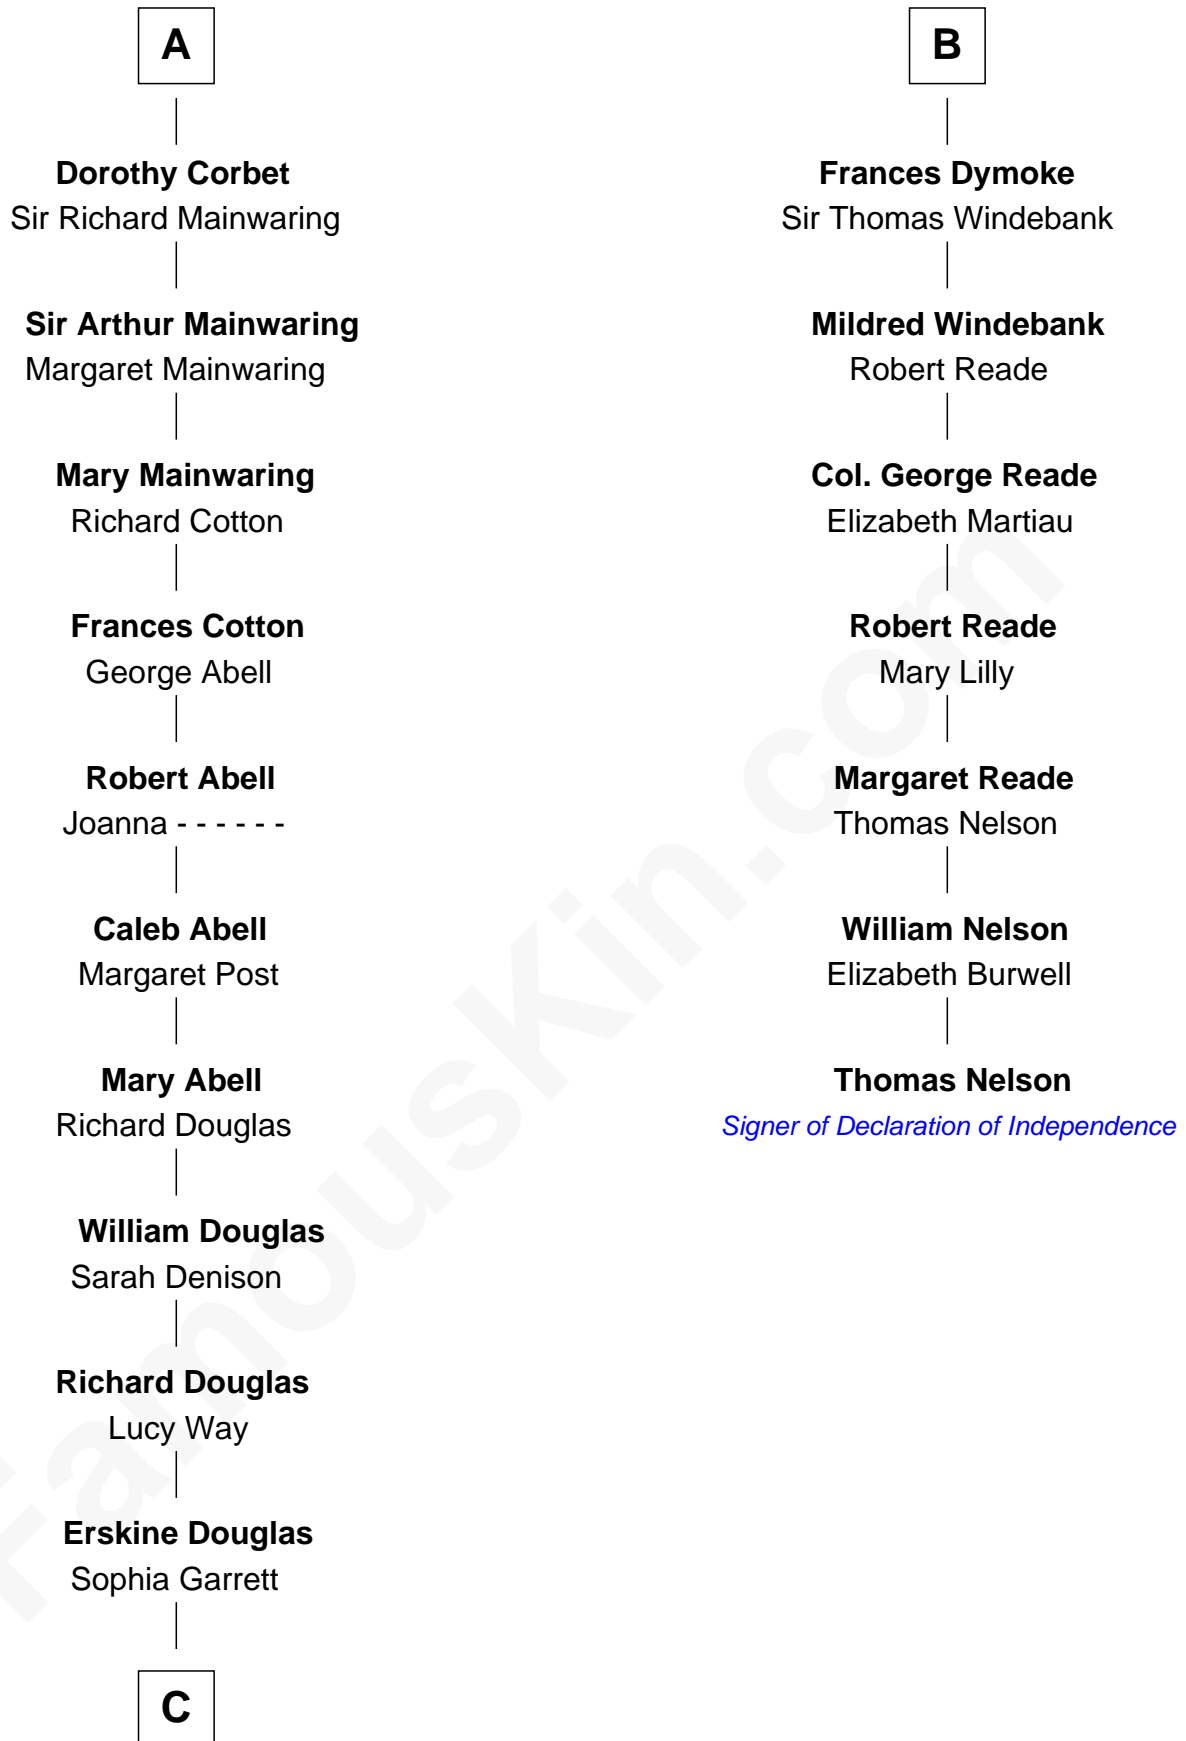

# FamousKin.com Relationship Chart of

**Melvyn Douglas**  
*Movie Actor*

13th cousin 6 times removed of

**Thomas Nelson**

*Signer of the Declaration of Independence*

**C**

—  
**Emma Jane Douglas**  
Col. George Taliaferro Shackelford

—  
**Lena Priscilla Shackelford**  
Edouard Gregory Hesselberg

—  
**Melvyn Douglas**  
*Movie Actor*

FamousKin.com