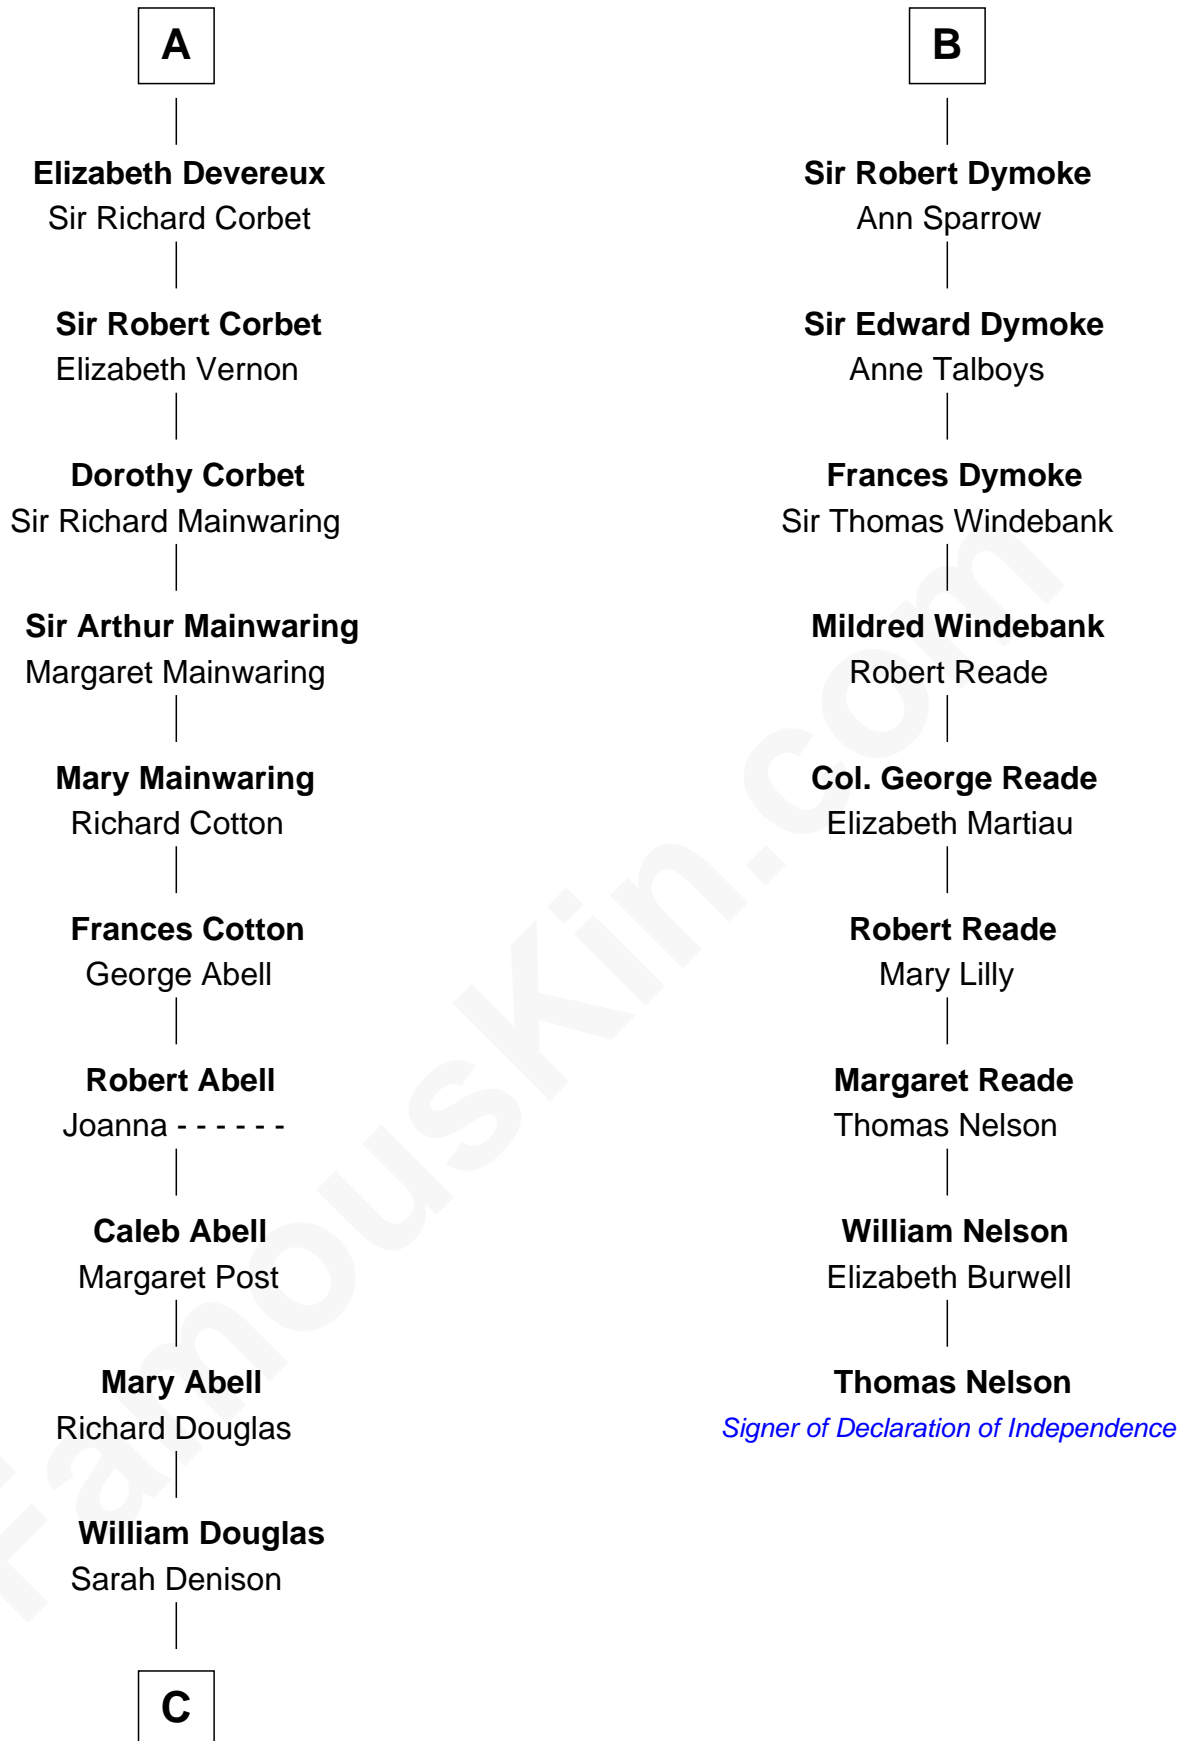

## Relationship Chart of

**Melvyn Douglas**

*Movie Actor*

15th cousin 6 times removed of

**Thomas Nelson**

*Signer of the Declaration of Independence*

**Sir Edmund Mortimer**

Margaret de Fiennes

**C**

Richard Douglas

Lucy Way

Erskine Douglas

Sophia Garrett

Emma Jane Douglas

Col. George Taliaferro Shackelford

Lena Priscilla Shackelford