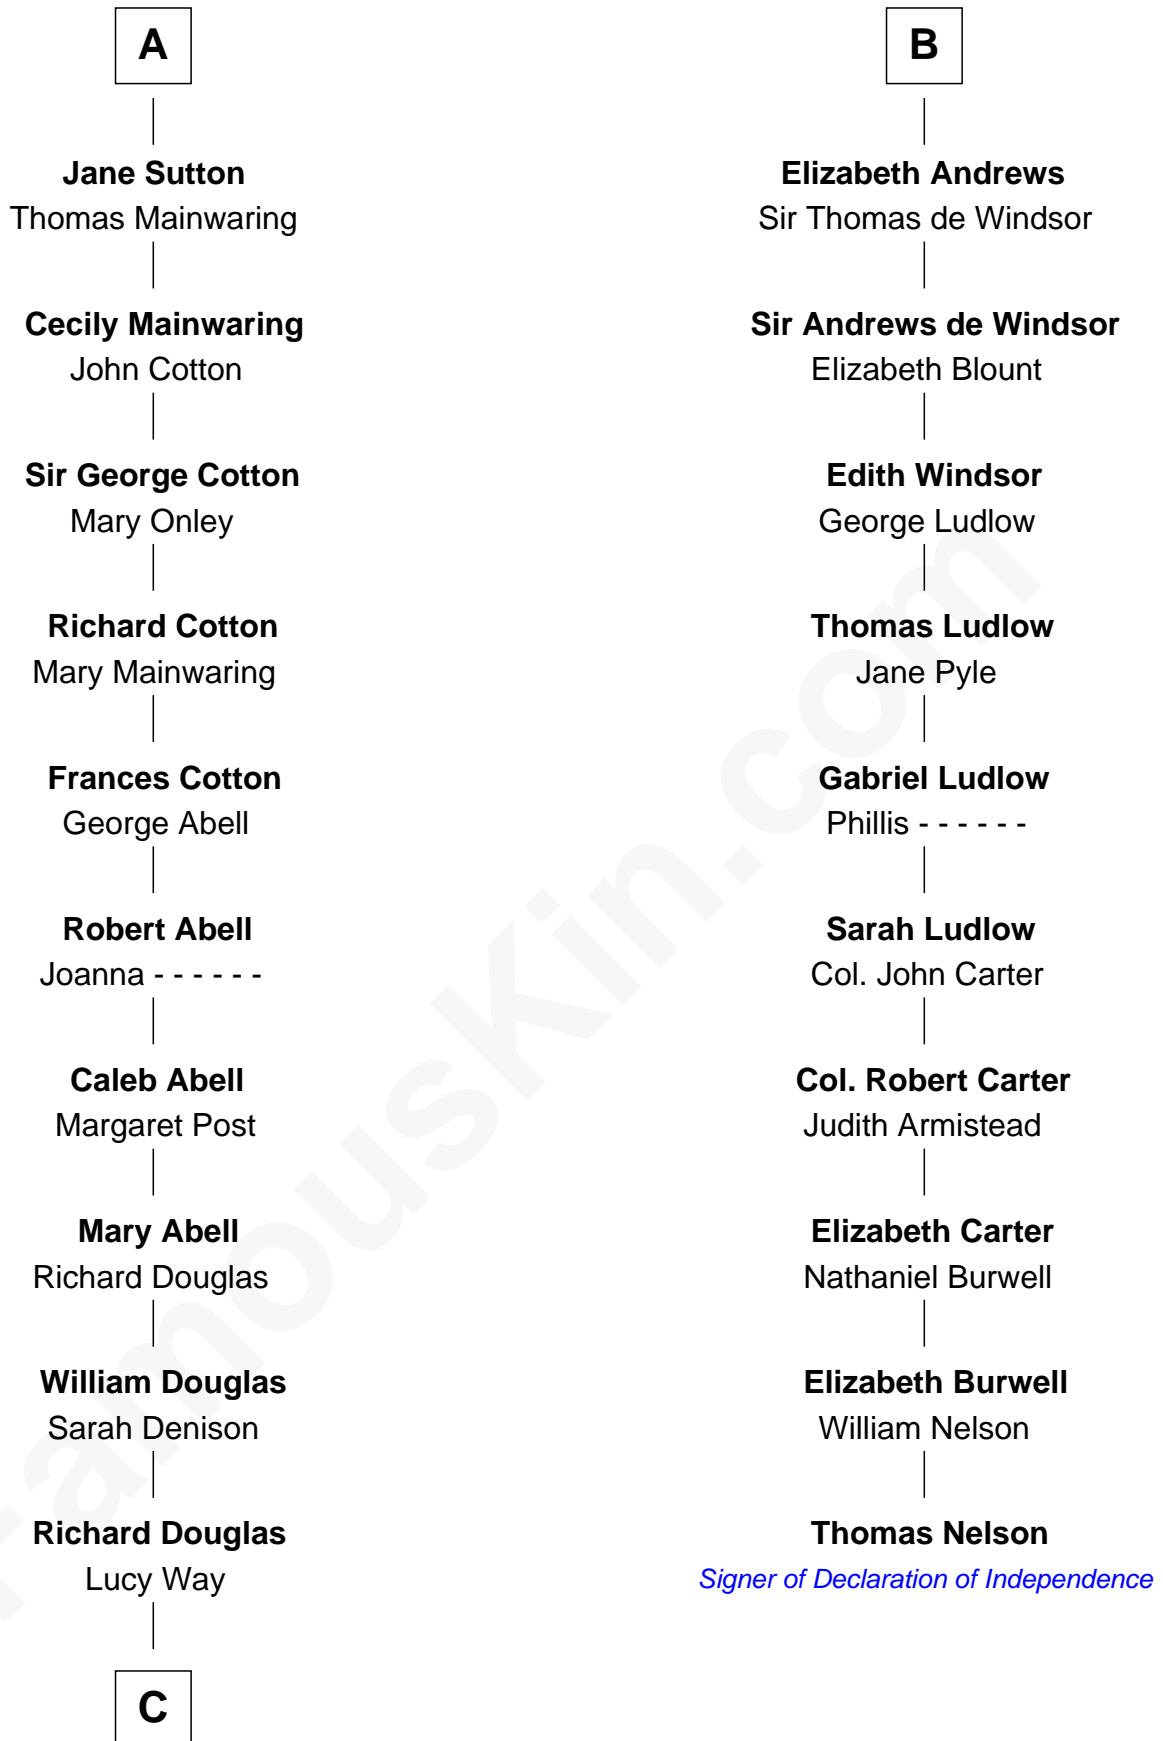

FamousKin.com
Relationship Chart of
Melvyn Douglas
Movie Actor

16th cousin 4 times removed of

Thomas Nelson
Signer of the Declaration of Independence

Sir Hugh le Despencer
 Aveline Basset

Sir Hugh le Despencer
 Isabella de Beauchamp

A

Eleanor le Despencer
 Sir Hugh de Courtenay

Sir Hugh de Courtenay
 Agnes de St. John

Sir Hugh de Courtenay
 Margaret de Bohun

Elizabeth de Courtenay
 Sir Andrew Luttrell

Sir Hugh Luttrell
 Catherine de Beaumont

Elizabeth Luttrell
 John Stratton

Elizabeth Stratton
 John Andrews

B

C

—
Erskine Douglas

Sophia Garrett

—
Emma Jane Douglas

Col. George Taliaferro Shackelford